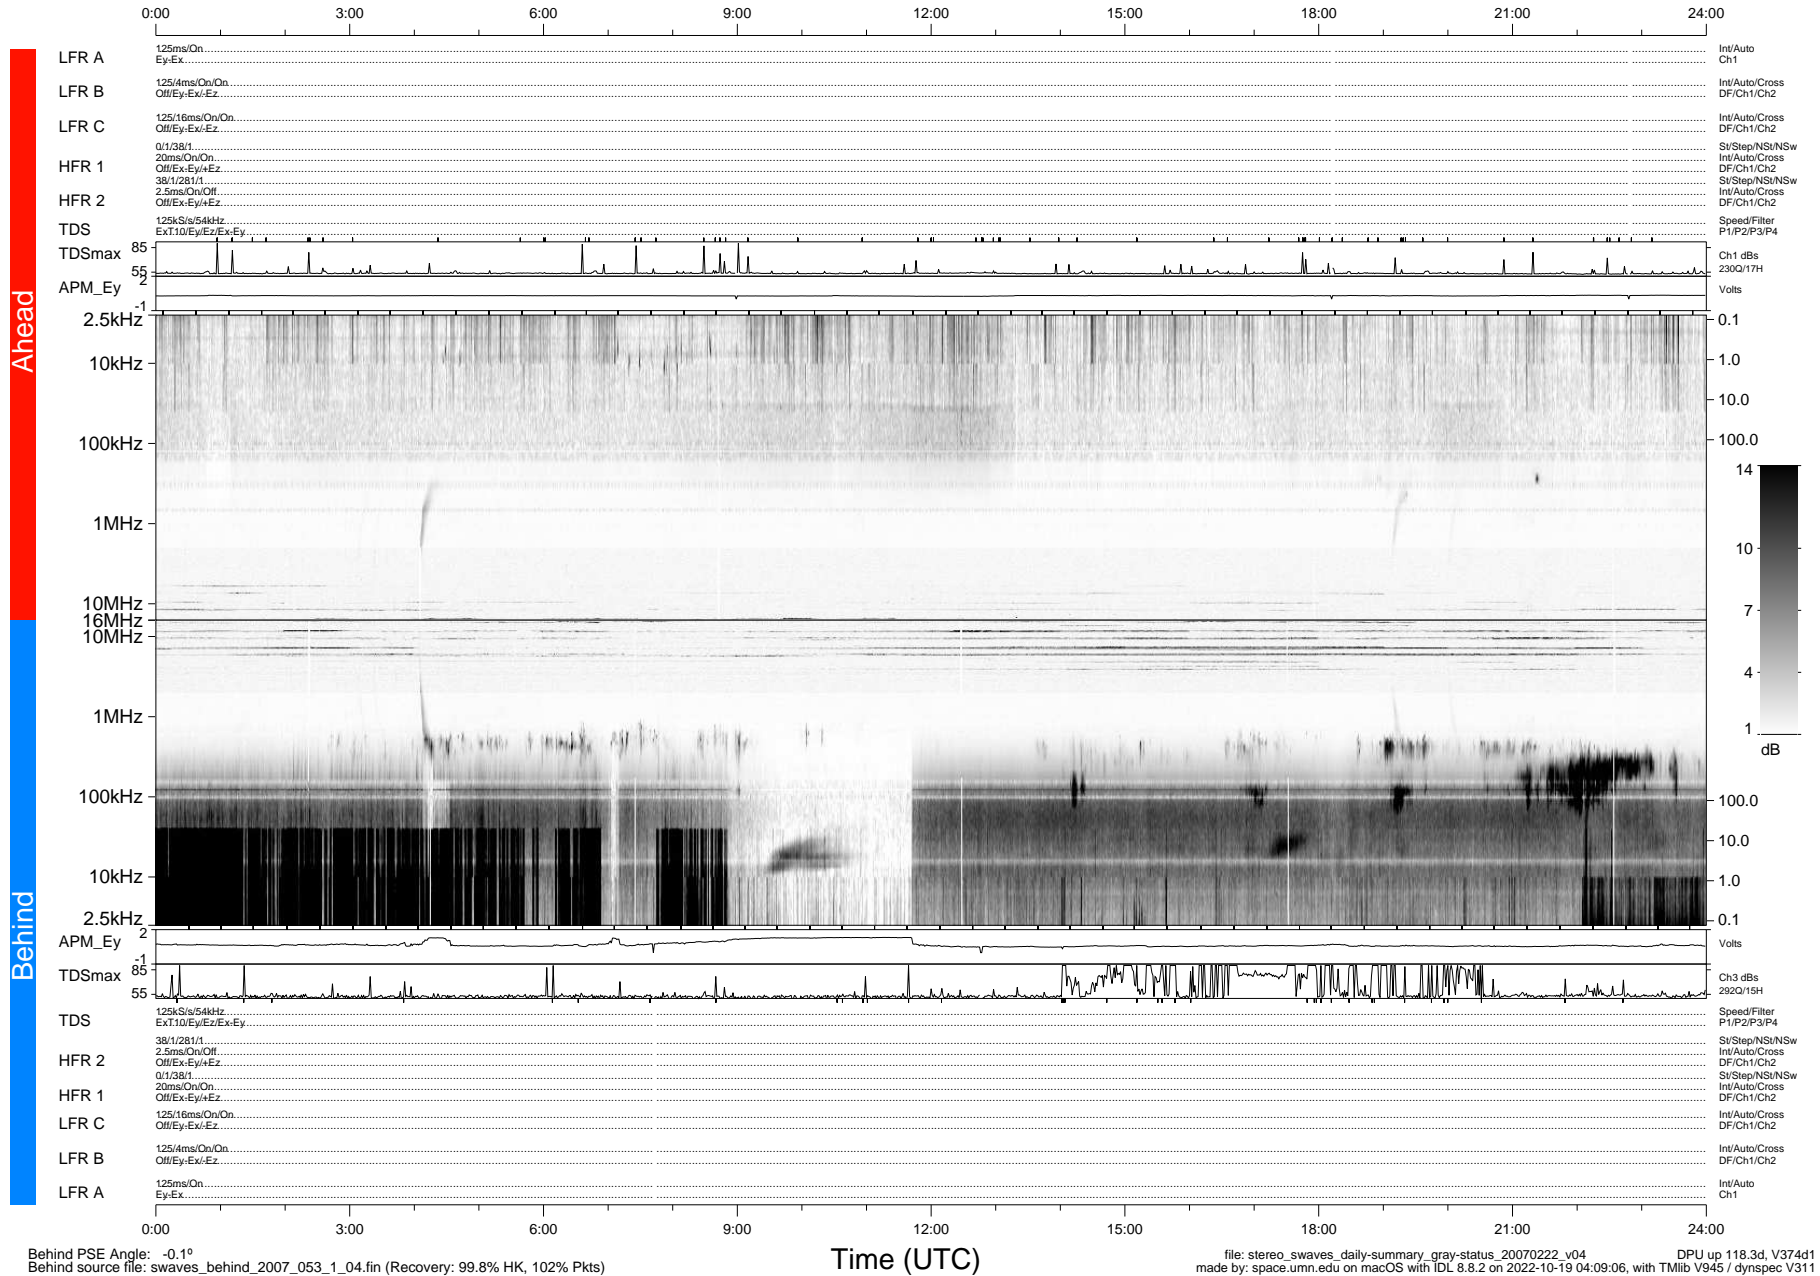

STEREO/WAVES Daily Summary - 22-Feb-2007 (DOY 053)

Ahead source file: swaves_ahead_2007_053_1_04.fin (Recovery: 99.8% HK, 93% Pkts)
Ahead PSE Angle: 0.9°

DPU up 108.2d, V374d1

Behind PSE Angle: -0.1°
Behind source file: swaves_behind_2007_053_1_04.fin (Recovery: 99.8% HK, 102% Pkts)