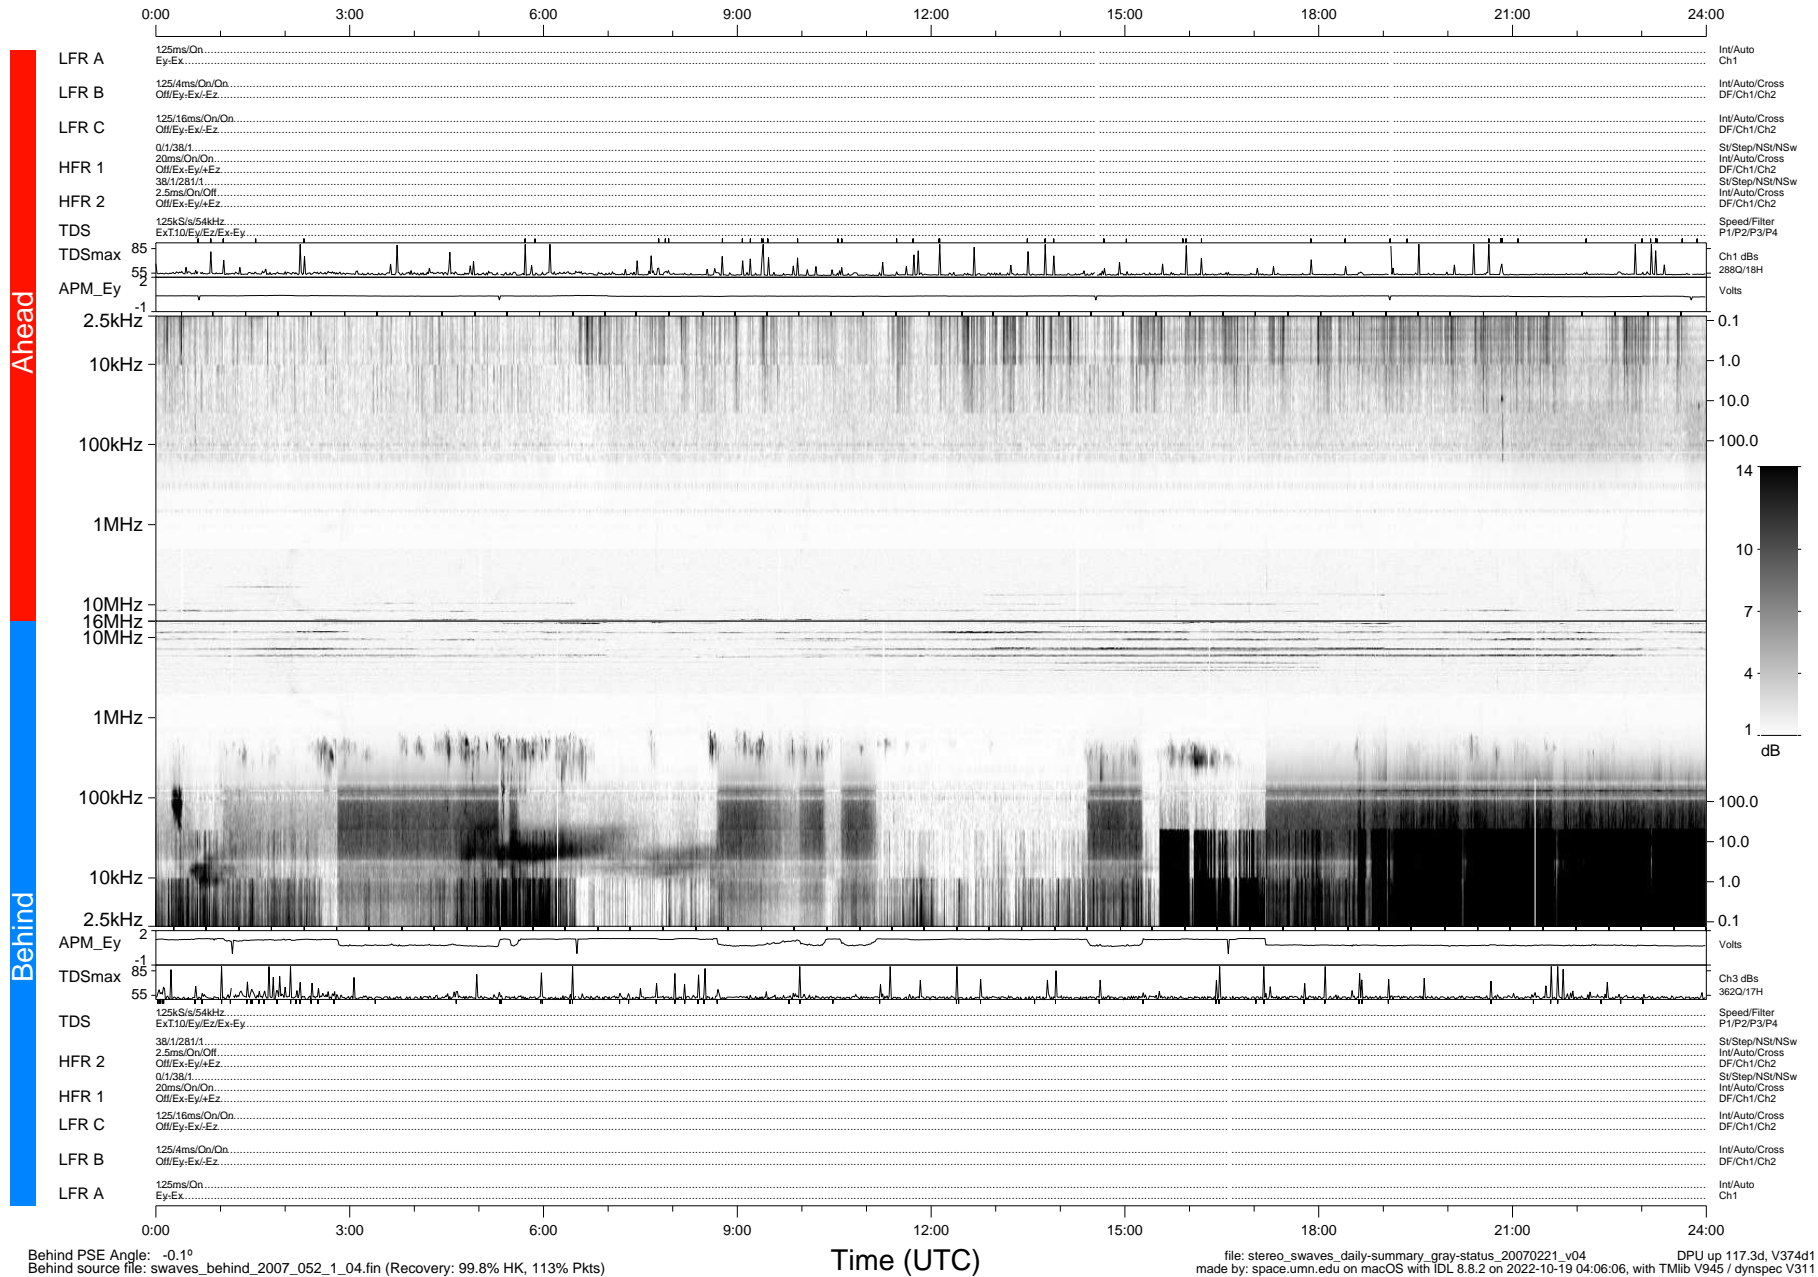

STEREO/WAVES Daily Summary - 21-Feb-2007 (DOY 052)

Ahead source file: swaves_ahead_2007_052_1_04.fin (Recovery: 99.7% HK, 102% Pkts)
 Ahead PSE Angle: 0.8°

DPU up 107.2d, V374d1

Behind PSE Angle: -0.1°
 Behind source file: swaves_behind_2007_052_1_04.fin (Recovery: 99.8% HK, 113% Pkts)

Time (UTC)

file: stereo_swaves_daily-summary_gray-status_20070221_v04 DPU up 117.3d, V374d1
 made by: space.umn.edu on macOS with IDL 8.8.2 on 2022-10-19 04:06:06, with Tlib V945 / dynspec V311