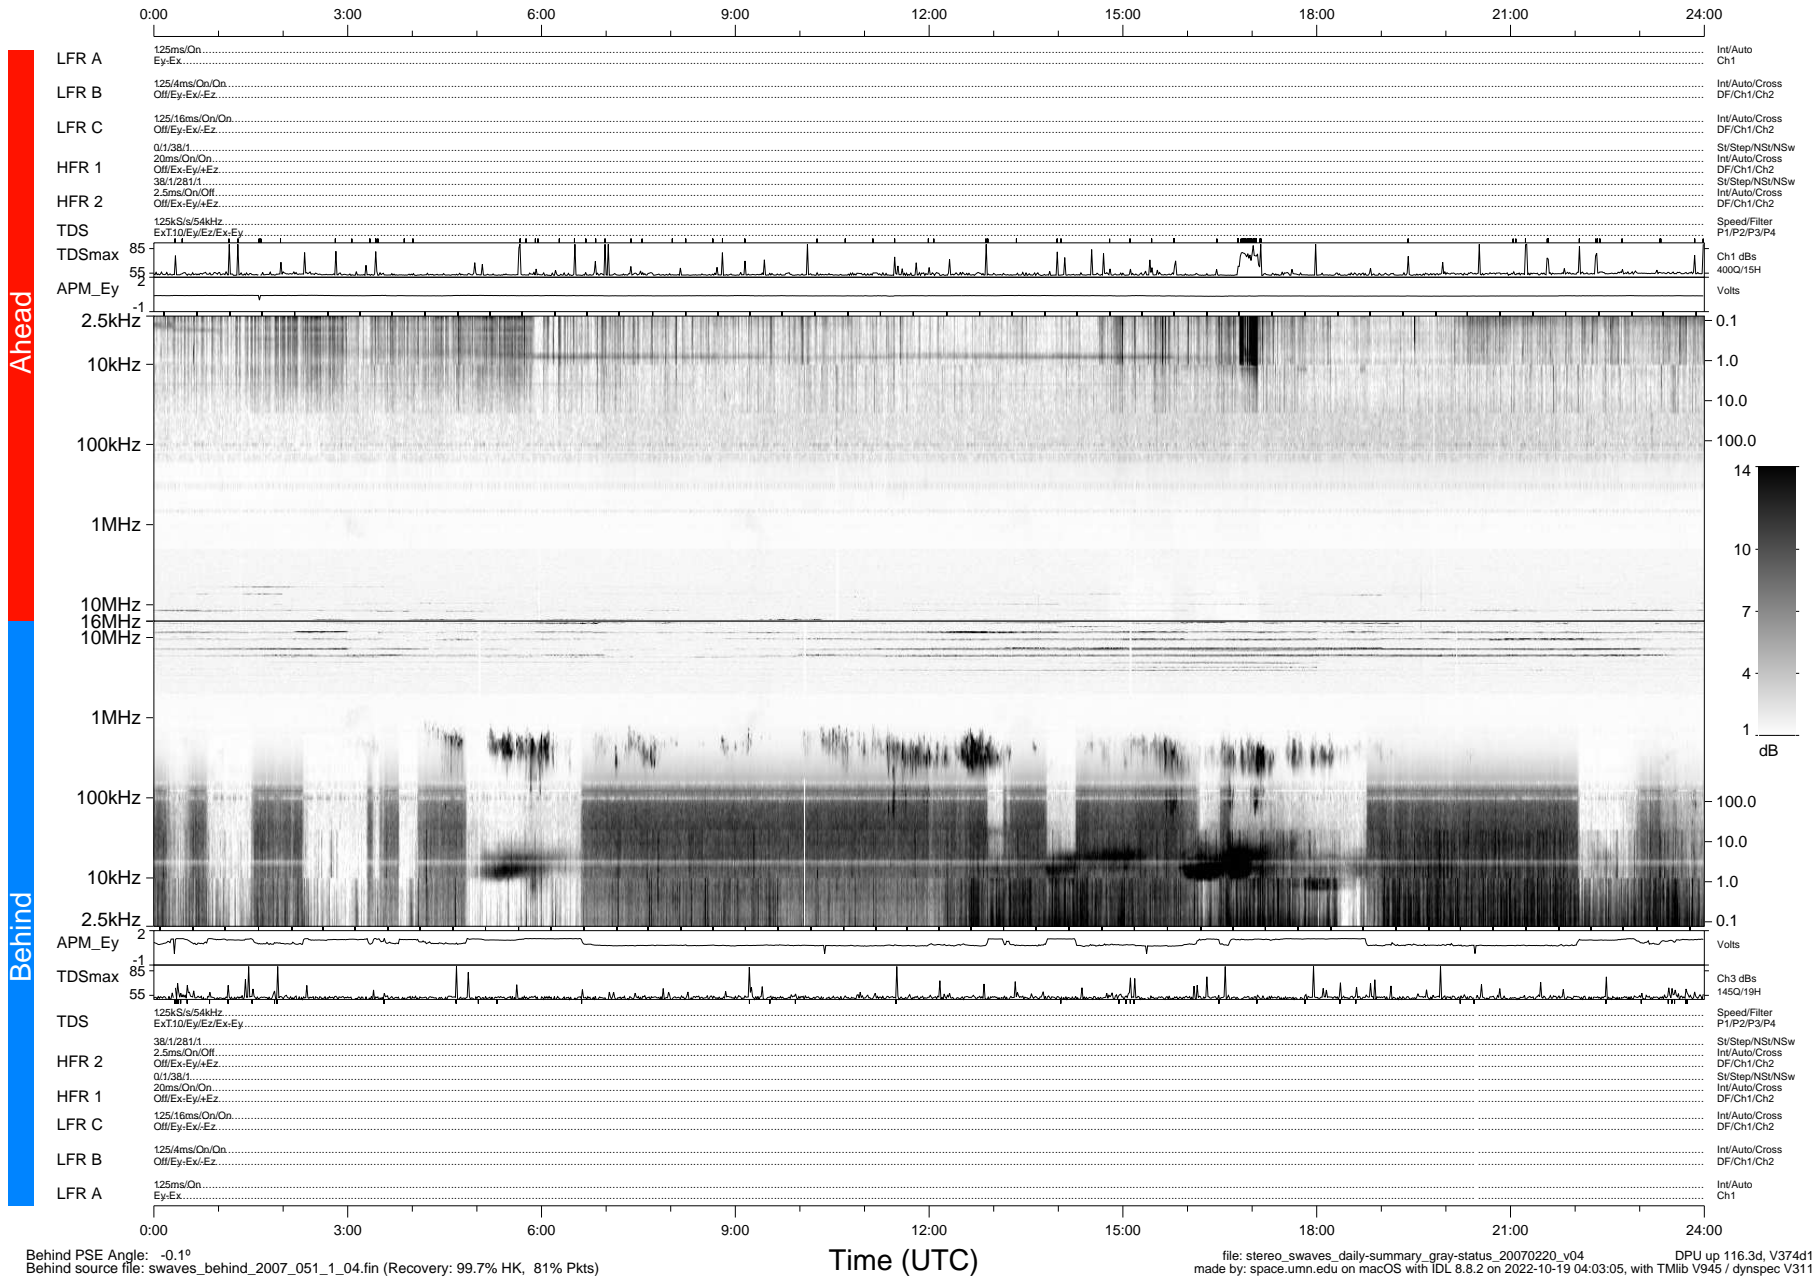

STEREO/WAVES Daily Summary - 20-Feb-2007 (DOY 051)

Ahead source file: swaves_ahead_2007_051_1_04.fin (Recovery: 99.9% HK, 119% Pkts)
Ahead PSE Angle: 0.8°

DPU up 106.2d, V374d1

Behind PSE Angle: -0.1°
Behind source file: swaves_behind_2007_051_1_04.fin (Recovery: 99.7% HK, 81% Pkts)

Time (UTC)