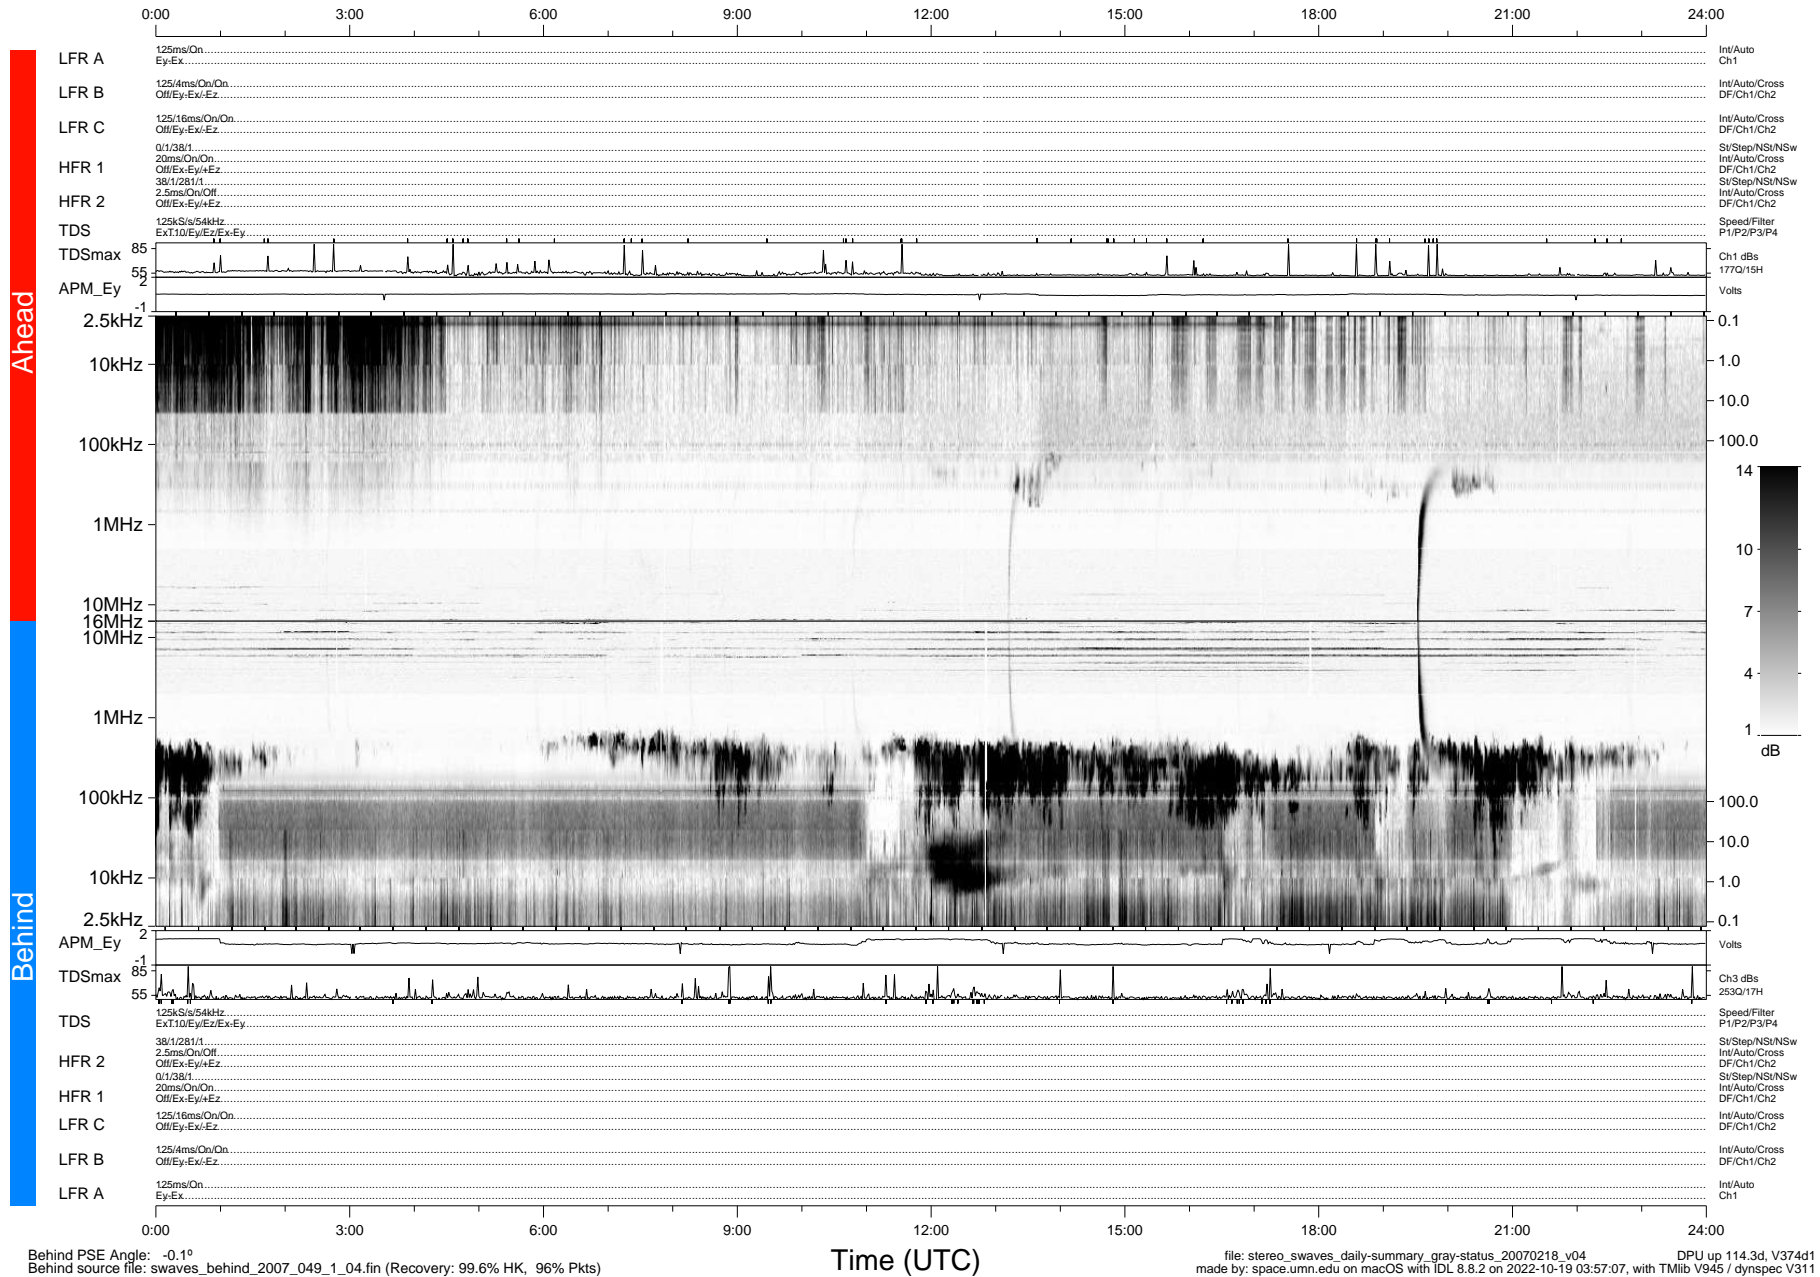

STEREO/WAVES Daily Summary - 18-Feb-2007 (DOY 049)

Ahead source file: swaves_ahead_2007_049_1_04.fin (Recovery: 99.8% HK, 85% Pkts)
Ahead PSE Angle: 0.7°

DPU up 104.2d, V374d1

Behind PSE Angle: -0.1°
Behind source file: swaves_behind_2007_049_1_04.fin (Recovery: 99.6% HK, 96% Pkts)

Time (UTC)