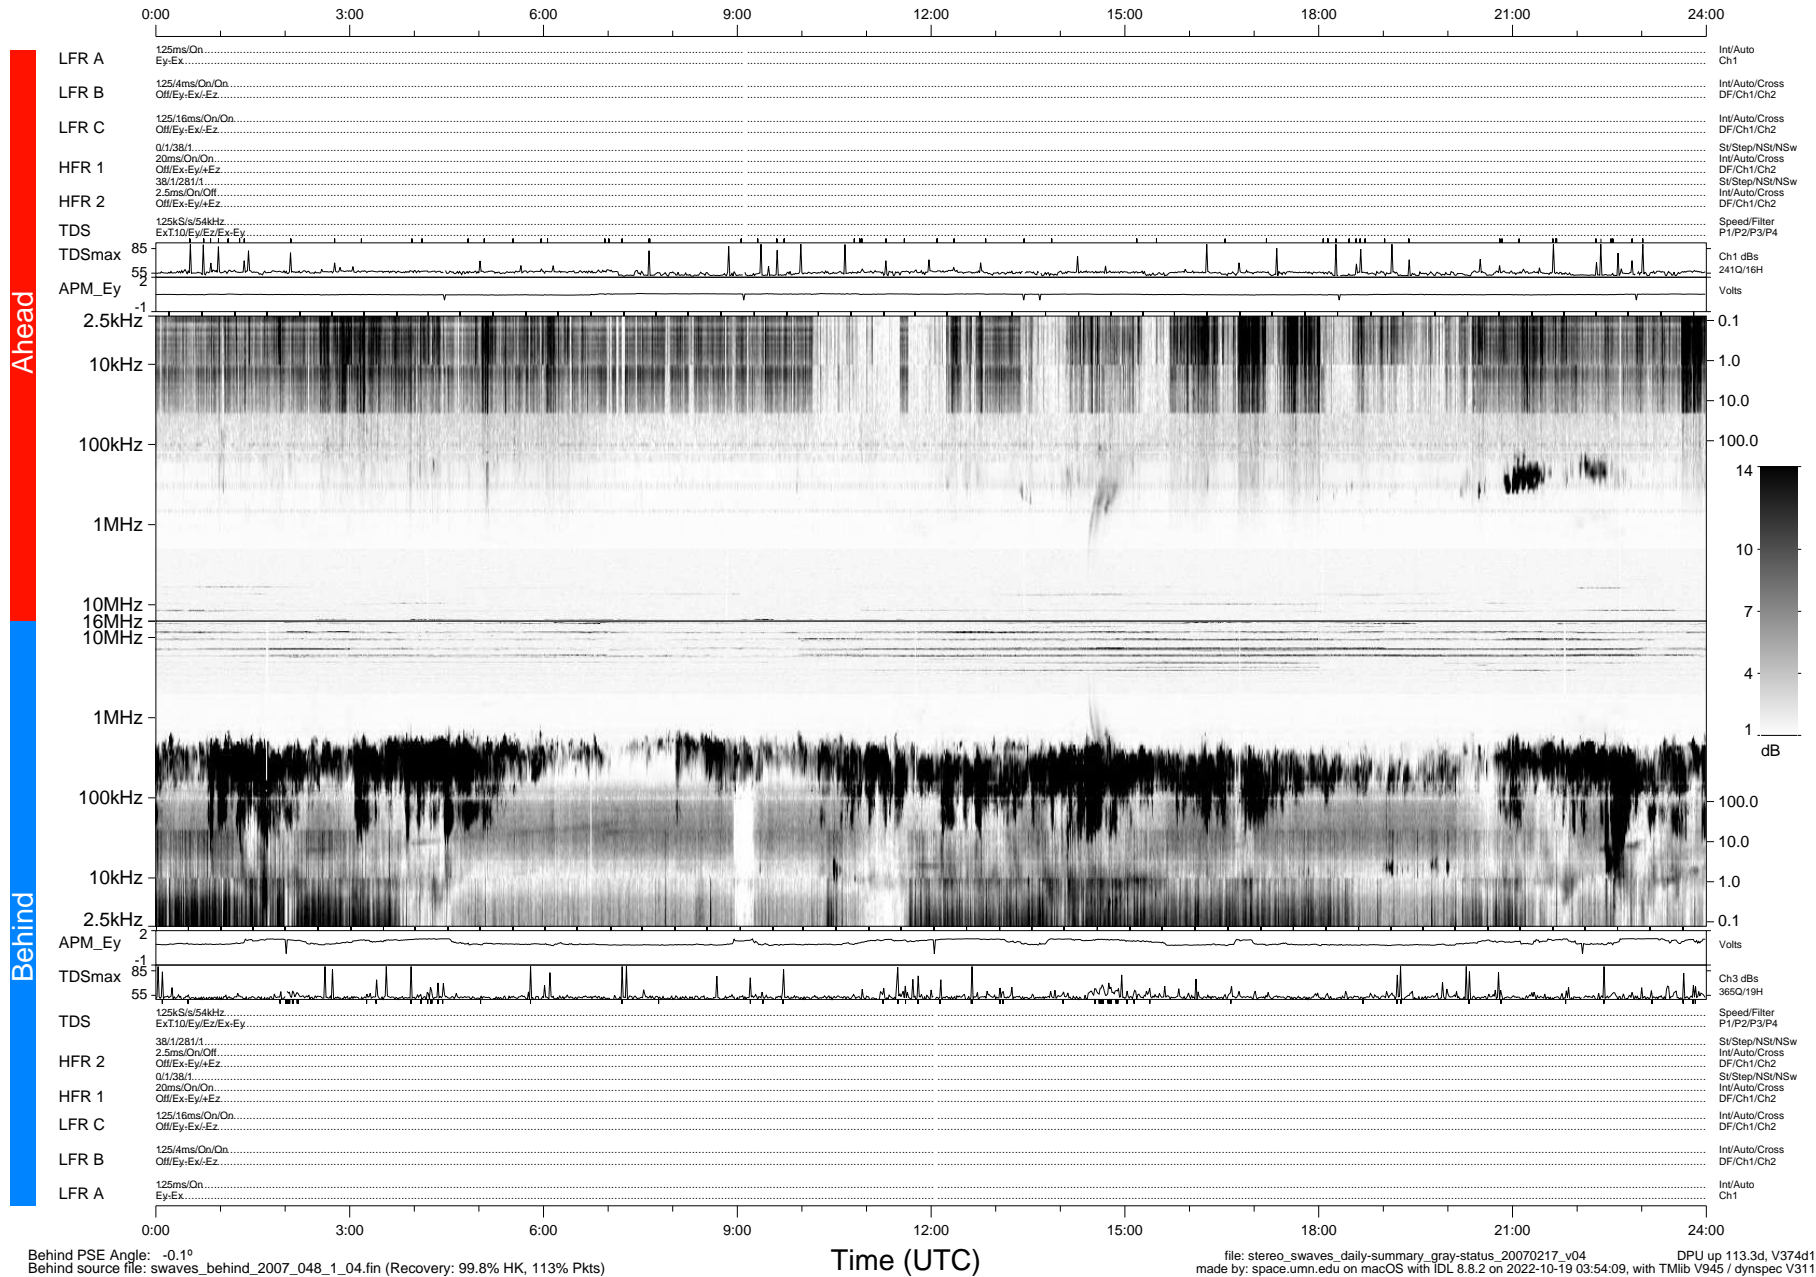

STEREO/WAVES Daily Summary - 17-Feb-2007 (DOY 048)

Ahead source file: swaves_ahead_2007_048_1_04.fin (Recovery: 99.6% HK, 95% Pkts)
Ahead PSE Angle: 0.8°

DPU up 103.2d, V374d1

Behind PSE Angle: -0.1°
Behind source file: swaves_behind_2007_048_1_04.fin (Recovery: 99.8% HK, 113% Pkts)