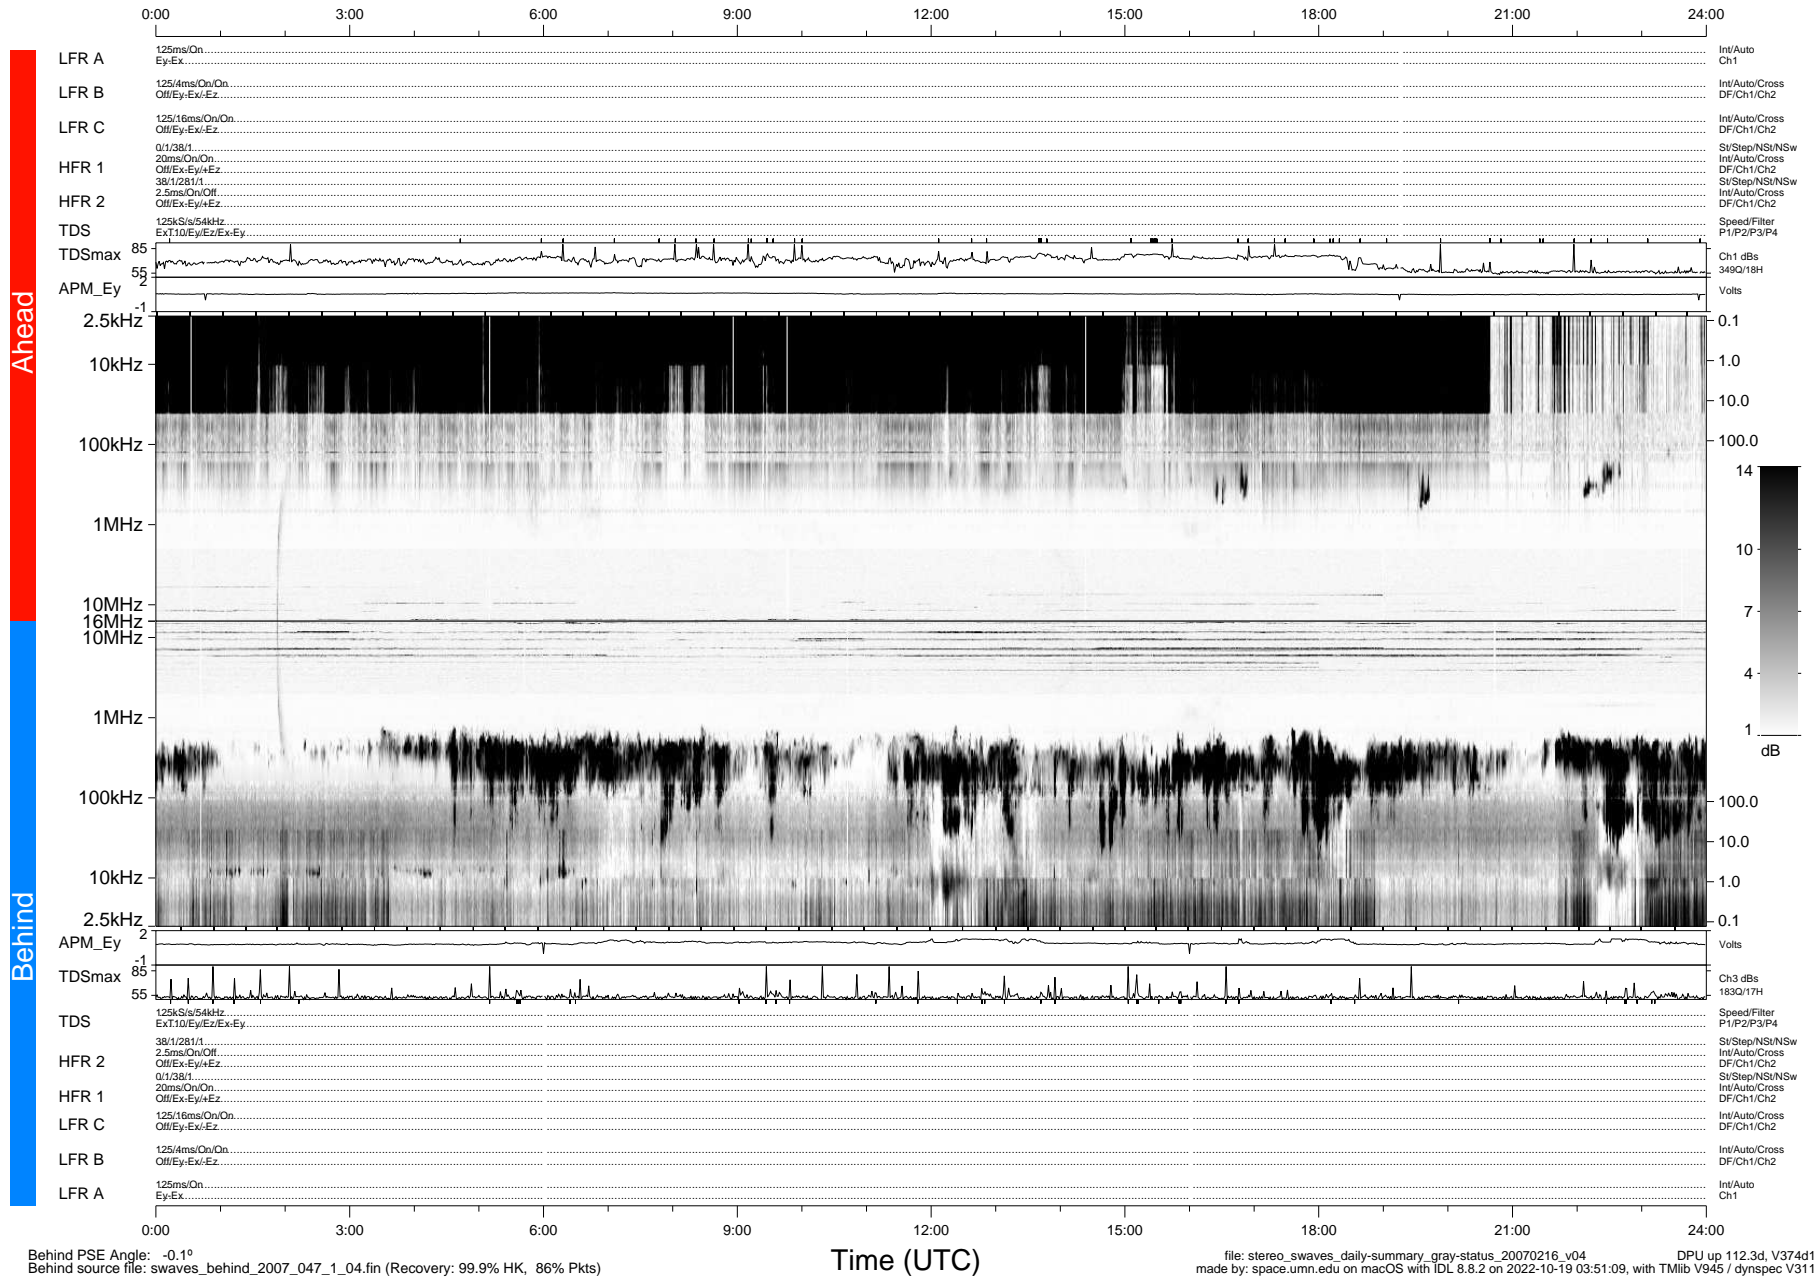

STEREO/WAVES Daily Summary - 16-Feb-2007 (DOY 047)

Ahead source file: swaves_ahead_2007_047_1_04.fin (Recovery: 99.8% HK, 111% Pkts)
Ahead PSE Angle: 0.8°

DPU up 102.2d, V374d1

Behind PSE Angle: -0.1°
Behind source file: swaves_behind_2007_047_1_04.fin (Recovery: 99.9% HK, 86% Pkts)

Time (UTC)