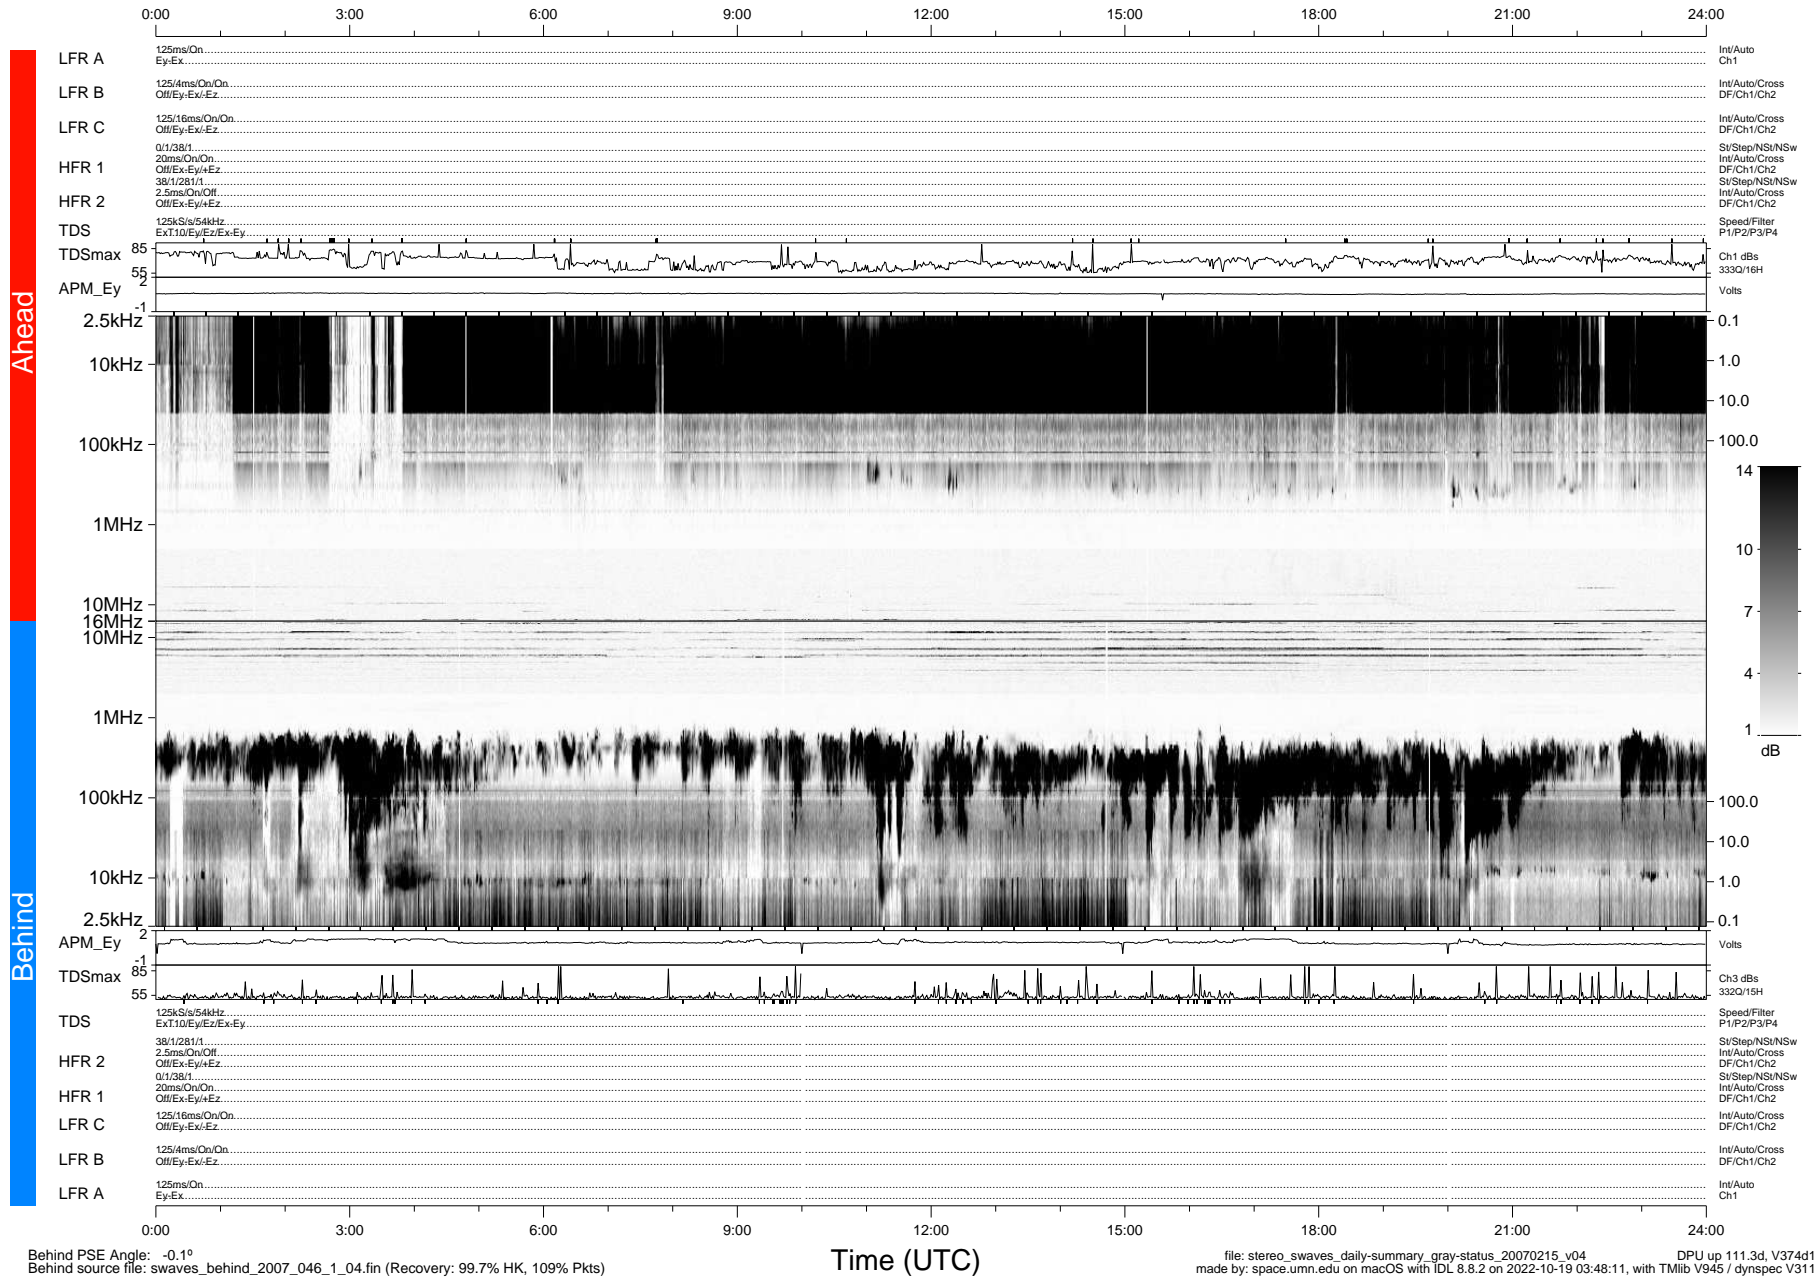

# STEREO/WAVES Daily Summary - 15-Feb-2007 (DOY 046)

Ahead source file: swaves\_ahead\_2007\_046\_1\_04.fin (Recovery: 99.9% HK, 108% Pkts)  
 Ahead PSE Angle: 0.7°

DPU up 101.2d, V374d1

Behind PSE Angle: -0.1°  
 Behind source file: swaves\_behind\_2007\_046\_1\_04.fin (Recovery: 99.7% HK, 109% Pkts)

Time (UTC)

file: stereo\_swaves\_daily-summary\_gray-status\_20070215\_v04 DPU up 111.3d, V374d1  
 made by: space.umn.edu on macOS with IDL 8.8.2 on 2022-10-19 03:48:11, with Tlib V945 / dynspec V311