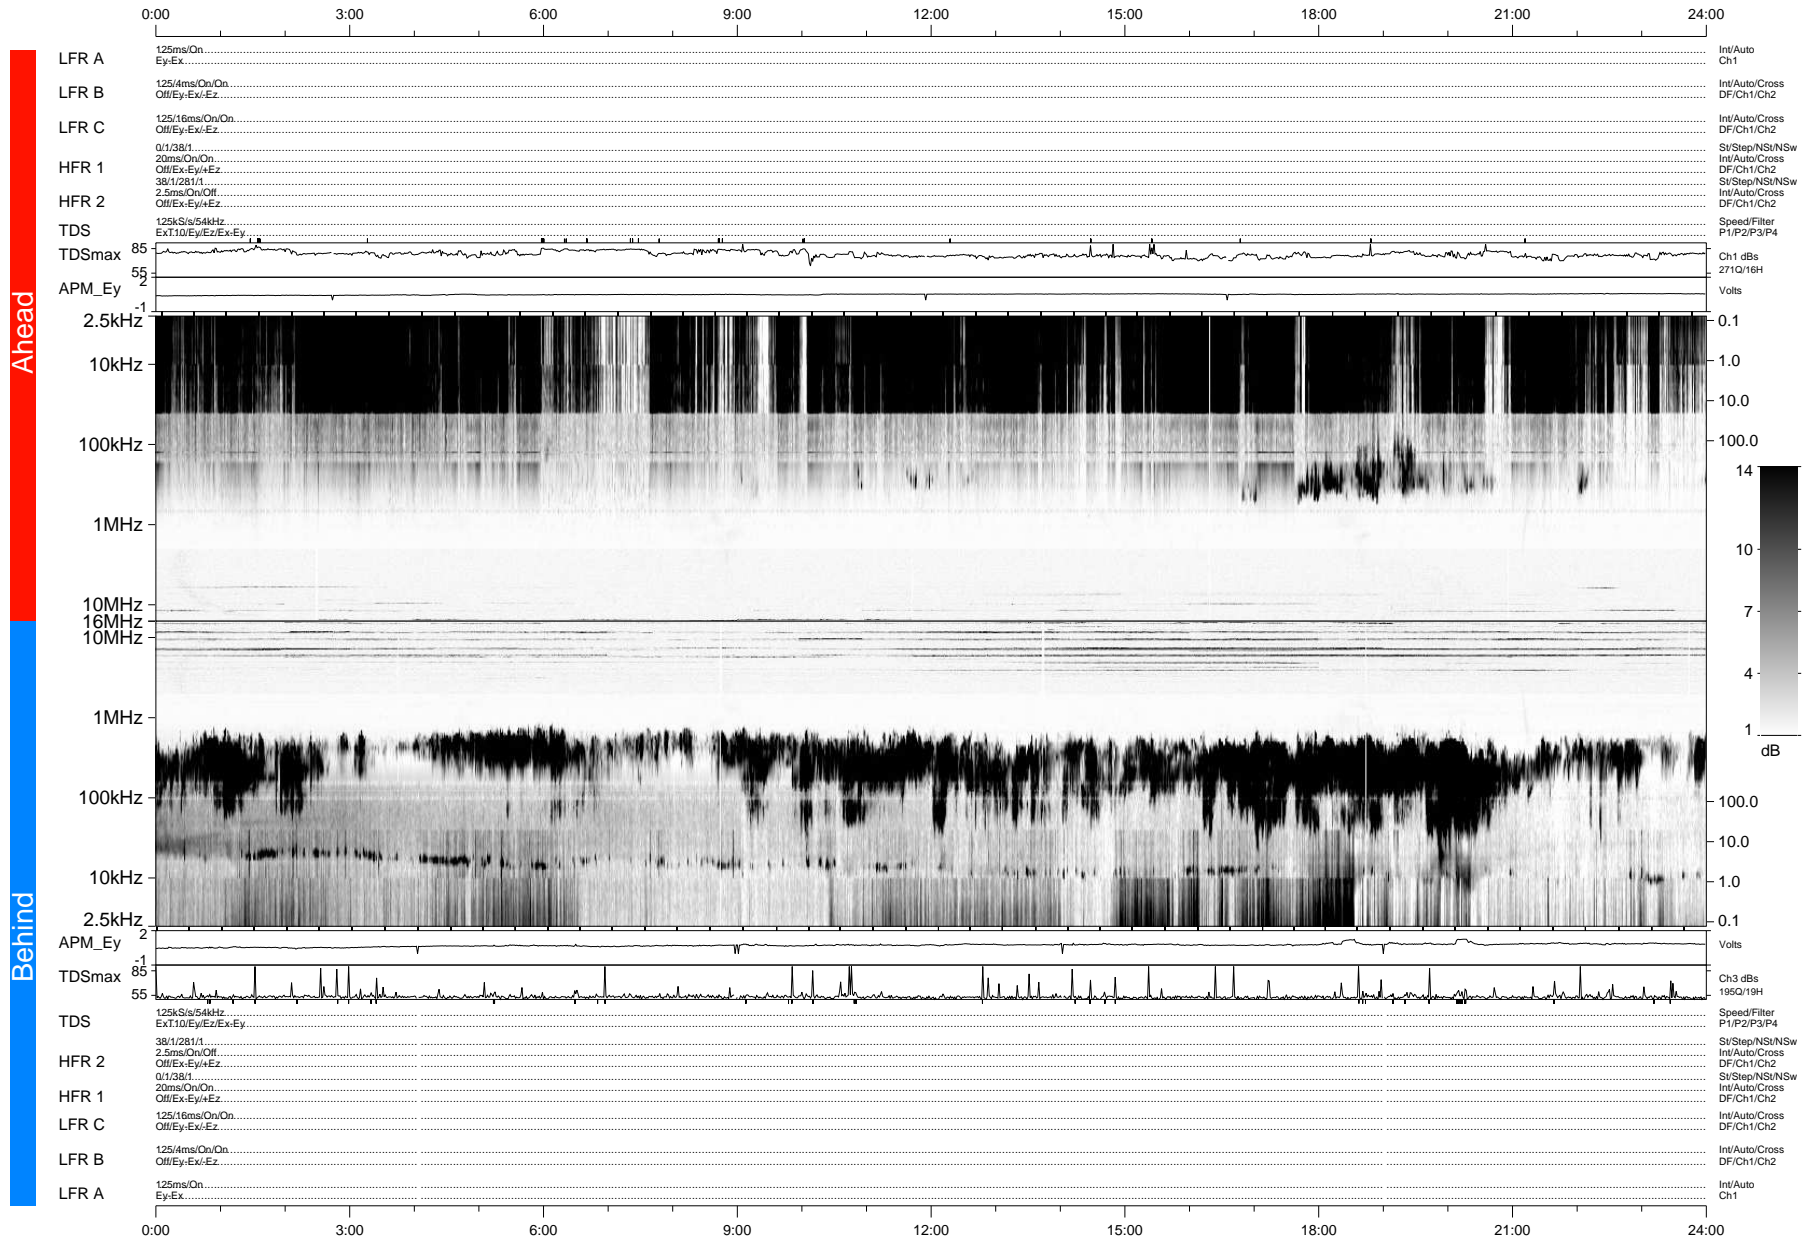

STEREO/WAVES Daily Summary - 14-Feb-2007 (DOY 045)

Ahead source file: swaves_ahead_2007_045_1_04.fin (Recovery: 99.8% HK, 99% Pkts)
Ahead PSE Angle: 0.7°

DPU up 100.2d, V374d1

Behind PSE Angle: -0.1°
Behind source file: swaves_behind_2007_045_1_04.fin (Recovery: 99.7% HK, 88% Pkts)

Time (UTC)