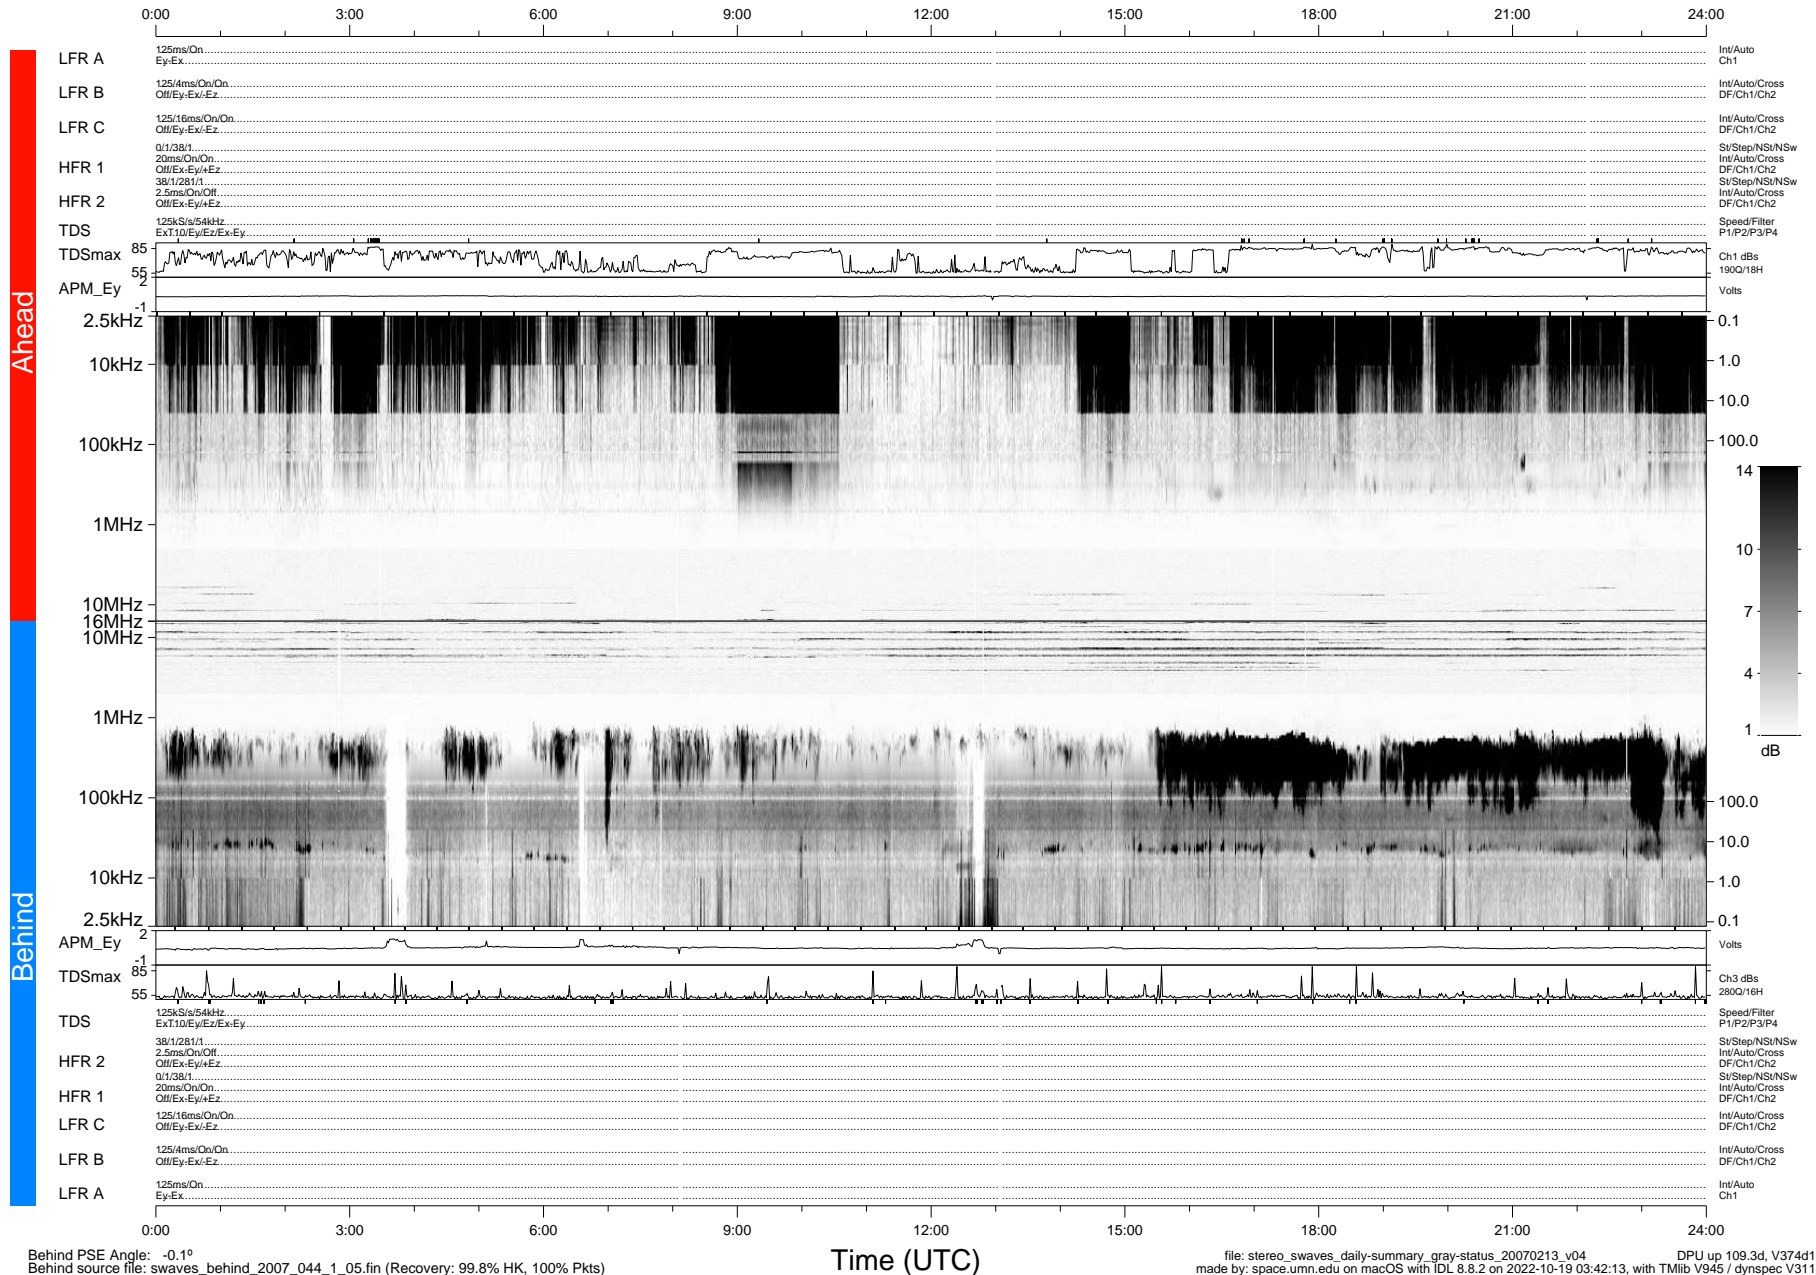

# STEREO/WAVES Daily Summary - 13-Feb-2007 (DOY 044)

Ahead source file: swaves\_ahead\_2007\_044\_1\_04.fin (Recovery: 99.9% HK, 88% Pkts)  
 Ahead PSE Angle: 0.7°

DPU up 99.2d, V374d1

Behind PSE Angle: -0.1°  
 Behind source file: swaves\_behind\_2007\_044\_1\_05.fin (Recovery: 99.8% HK, 100% Pkts)

Time (UTC)

file: stereo\_swaves\_daily-summary\_gray-status\_20070213\_v04 DPU up 109.3d, V374d1  
 made by: space.umn.edu on macOS with IDL 8.8.2 on 2022-10-19 03:42:13, with Tlib V945 / dynspec V311