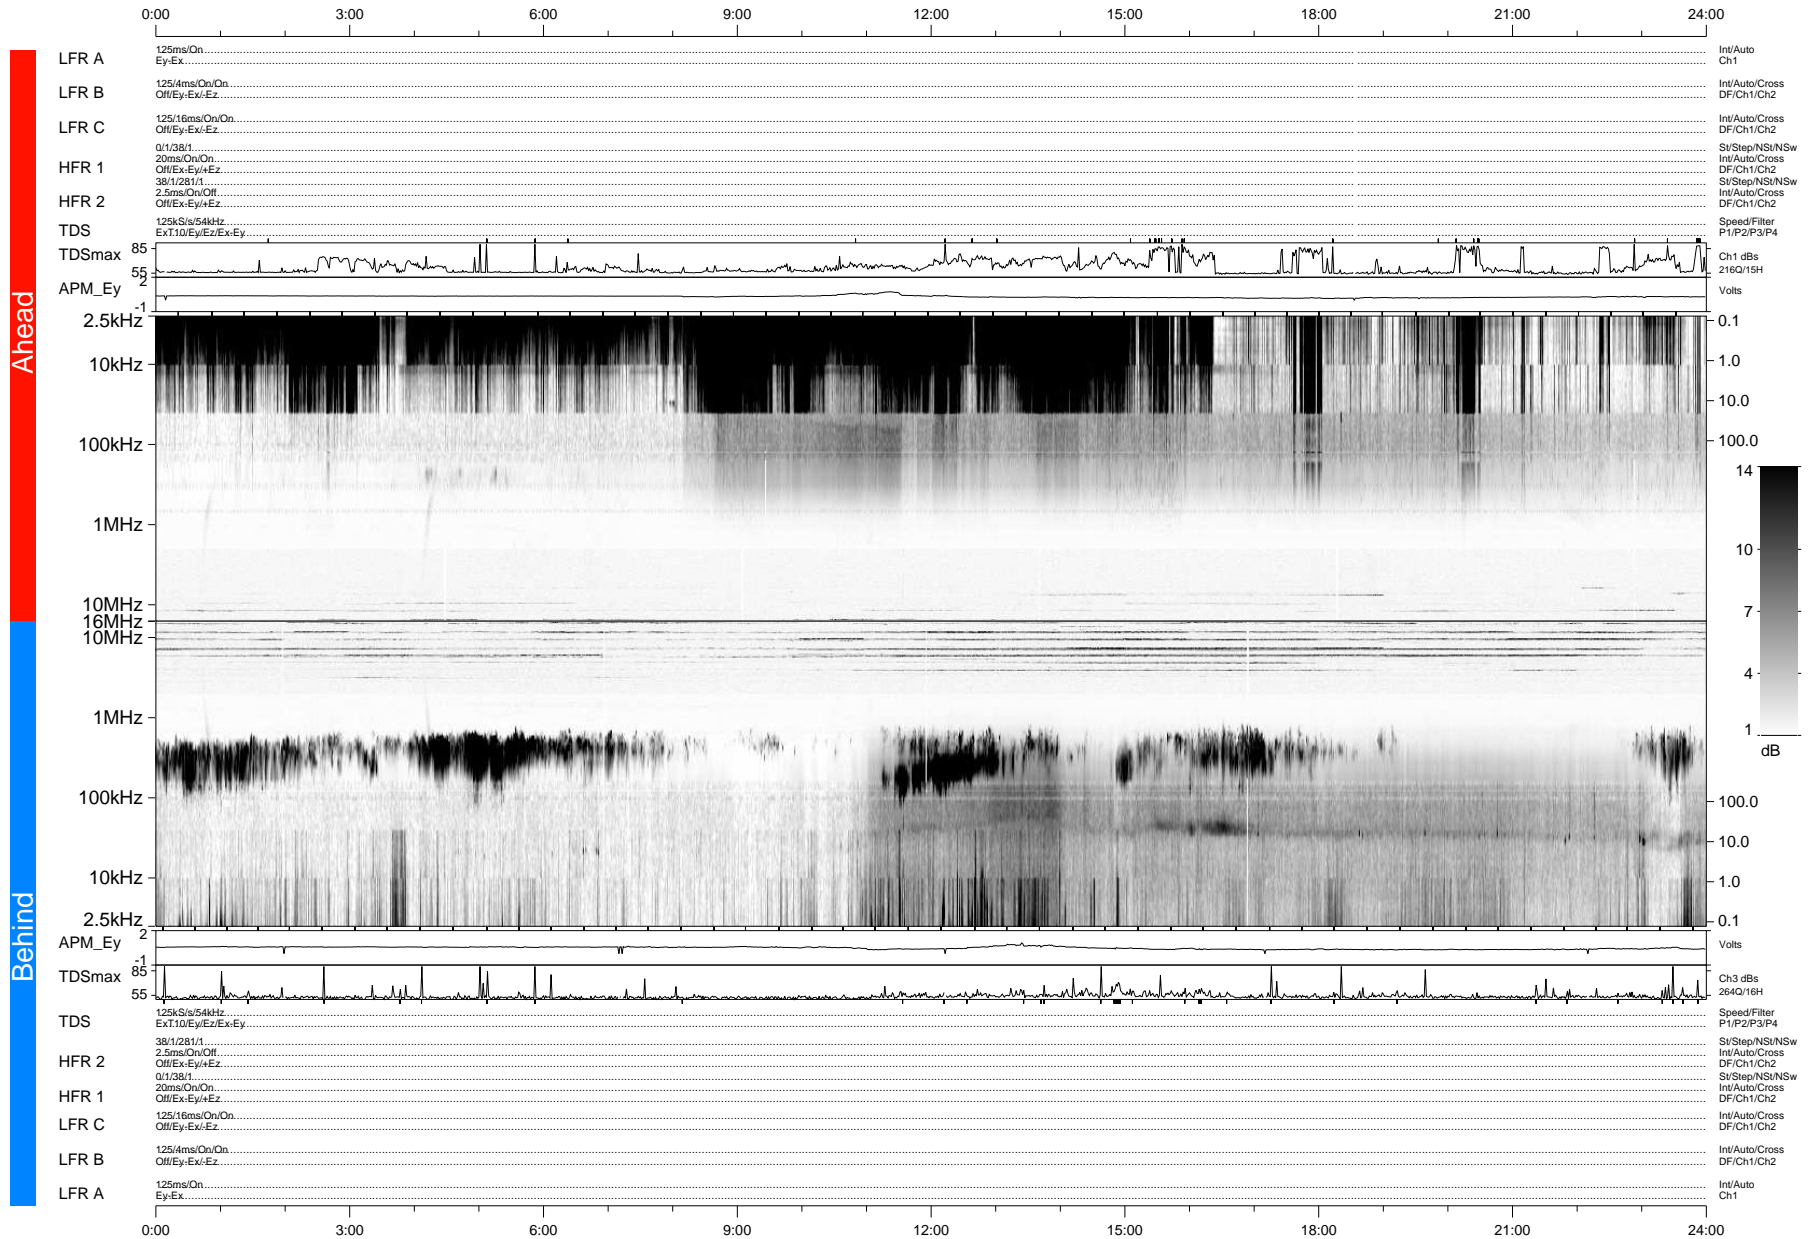

STEREO/WAVES Daily Summary - 12-Feb-2007 (DOY 043)

Ahead source file: swaves_ahead_2007_043_1_04.fin (Recovery: 99.9% HK, 90% Pkts)
 Ahead PSE Angle: 0.6°

DPU up 98.2d, V374d1

Behind PSE Angle: -0.1°
 Behind source file: swaves_behind_2007_043_1_05.fin (Recovery: 99.6% HK, 98% Pkts)

Time (UTC)

file: stereo_swaves_daily-summary_gray-status_20070212_v04 DPU up 108.3d, V374d1
 made by: space.umn.edu on macOS with IDL 8.8.2 on 2022-10-19 03:39:14, with TMLib V945 / dynspec V311