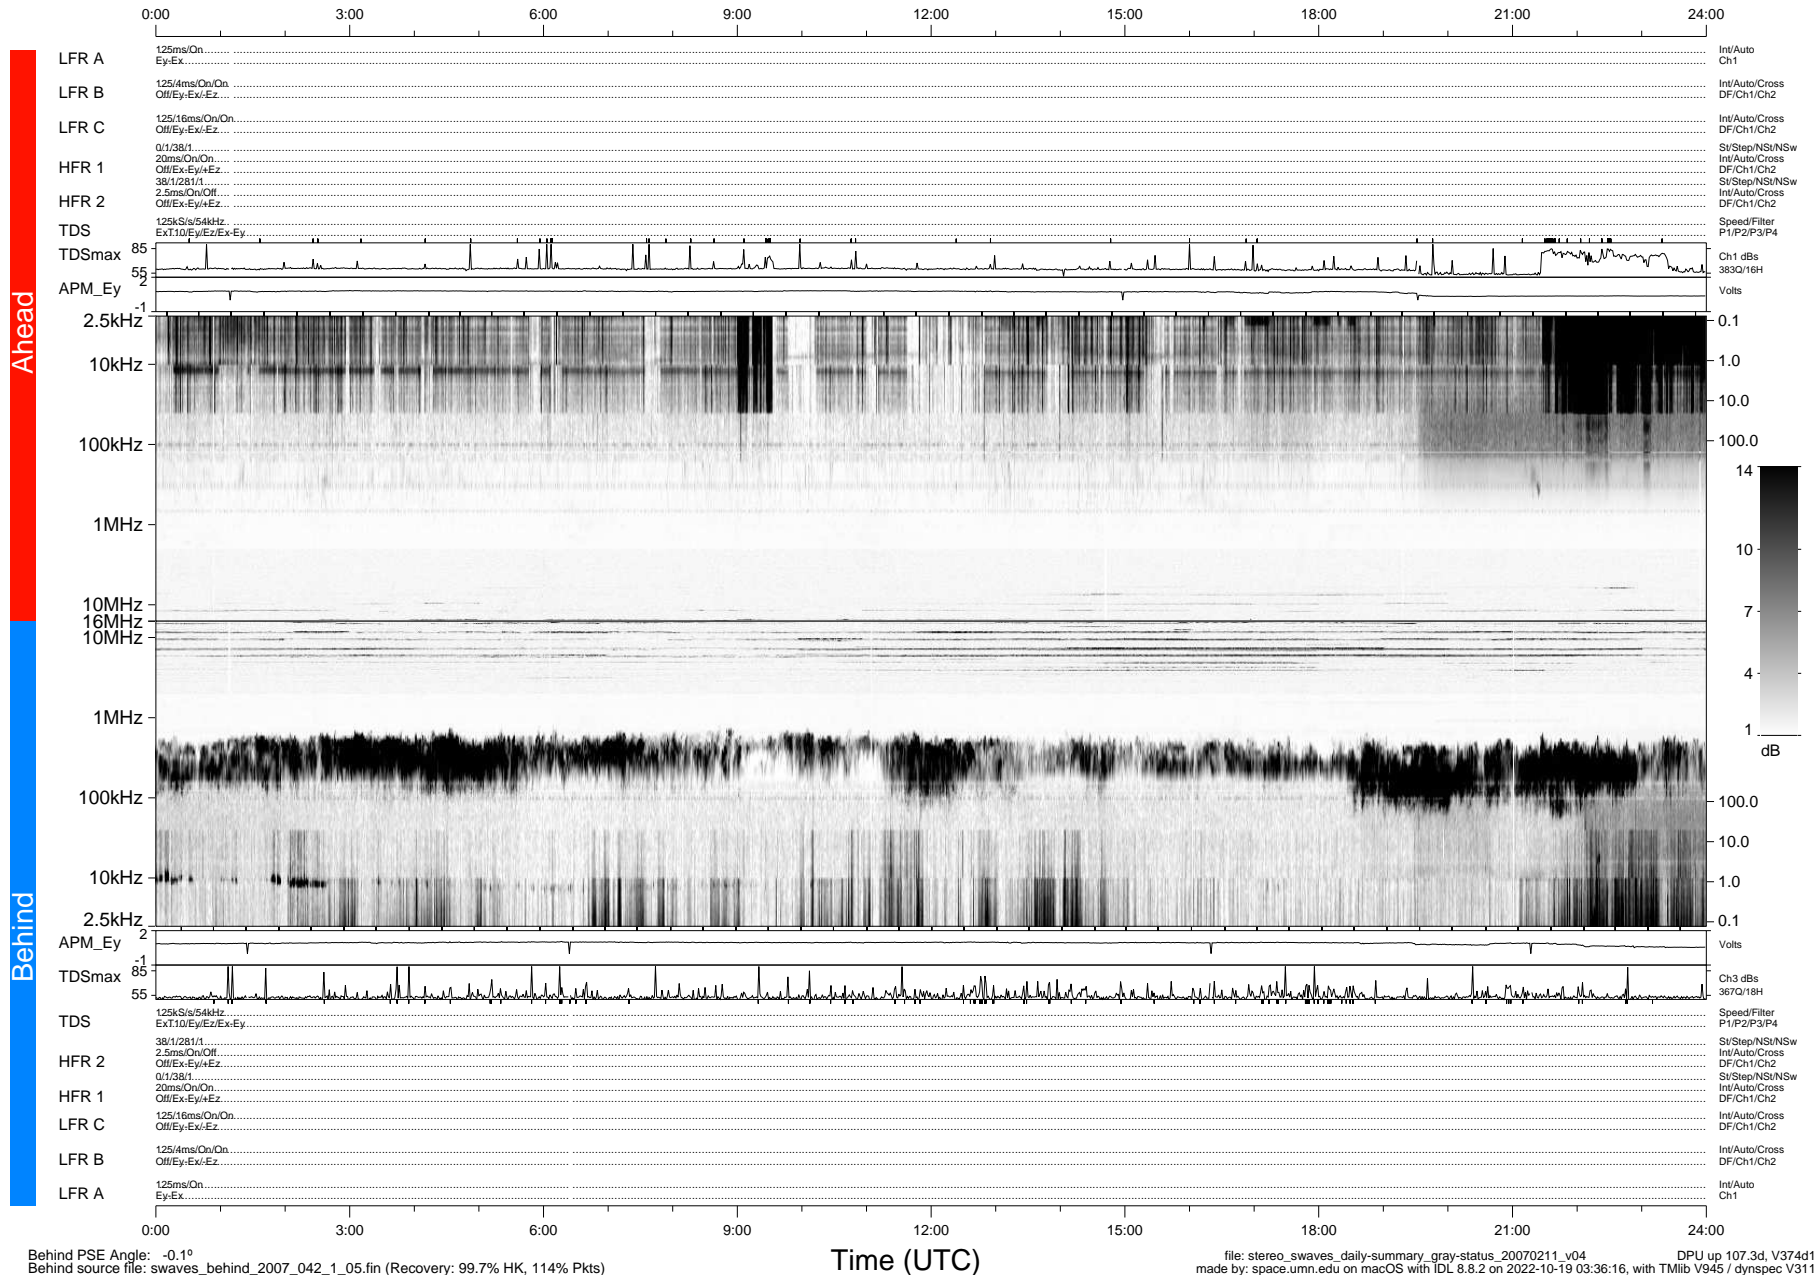

STEREO/WAVES Daily Summary - 11-Feb-2007 (DOY 042)

Ahead source file: swaves_ahead_2007_042_1_04.fin (Recovery: 99.8% HK, 116% Pkts)
 Ahead PSE Angle: 0.6°

DPU up 97.2d, V374d1

Behind PSE Angle: -0.1°
 Behind source file: swaves_behind_2007_042_1_05.fin (Recovery: 99.7% HK, 114% Pkts)

Time (UTC)

file: stereo_swaves_daily-summary_gray-status_20070211_v04 DPU up 107.3d, V374d1
 made by: space.umn.edu on macOS with IDL 8.8.2 on 2022-10-19 03:36:16, with TLib V945 / dynspec V311