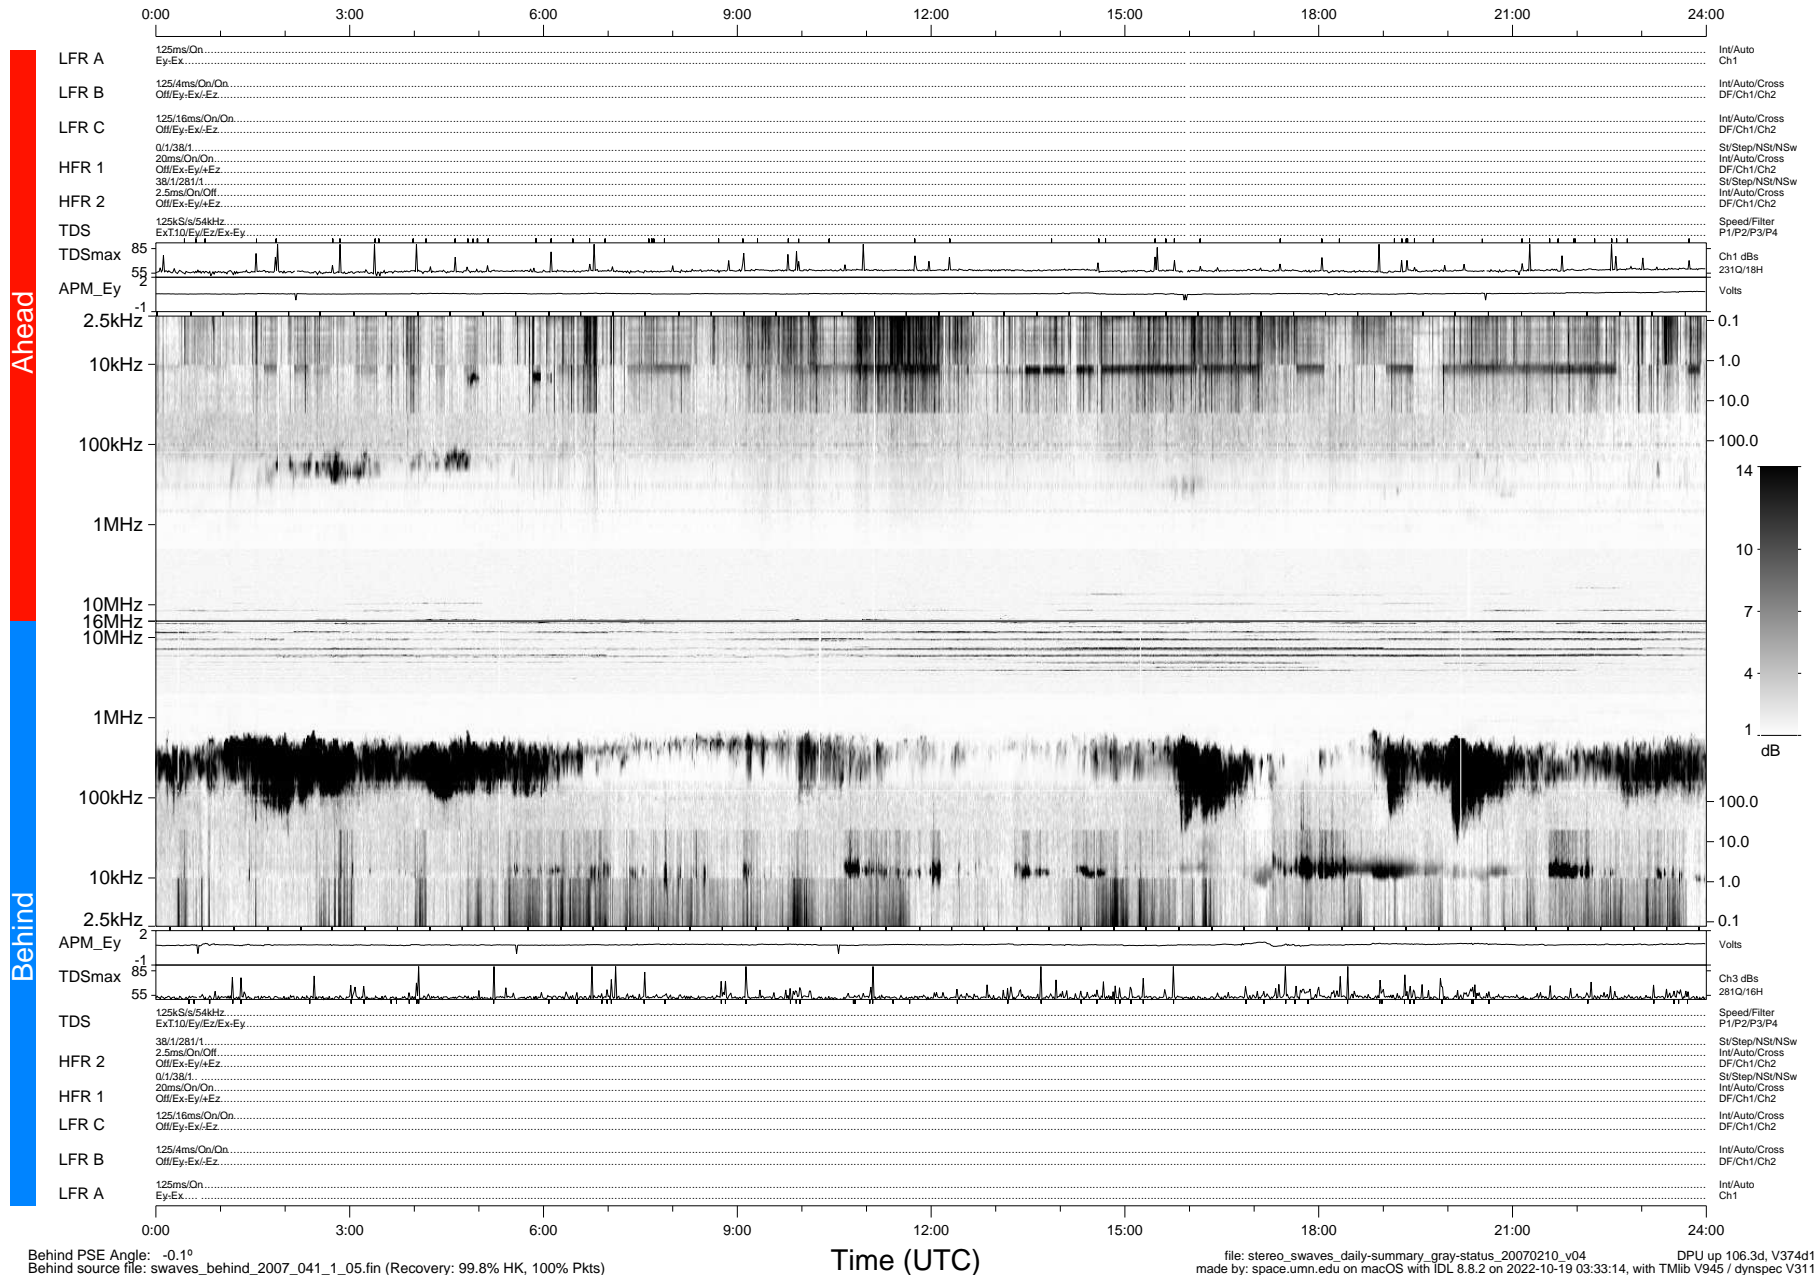

STEREO/WAVES Daily Summary - 10-Feb-2007 (DOY 041)

Ahead source file: swaves_ahead_2007_041_1_04.fin (Recovery: 99.7% HK, 94% Pkts)
Ahead PSE Angle: 0.6°

DPU up 96.2d, V374d1

Behind PSE Angle: -0.1°
Behind source file: swaves_behind_2007_041_1_05.fin (Recovery: 99.8% HK, 100% Pkts)

Time (UTC)