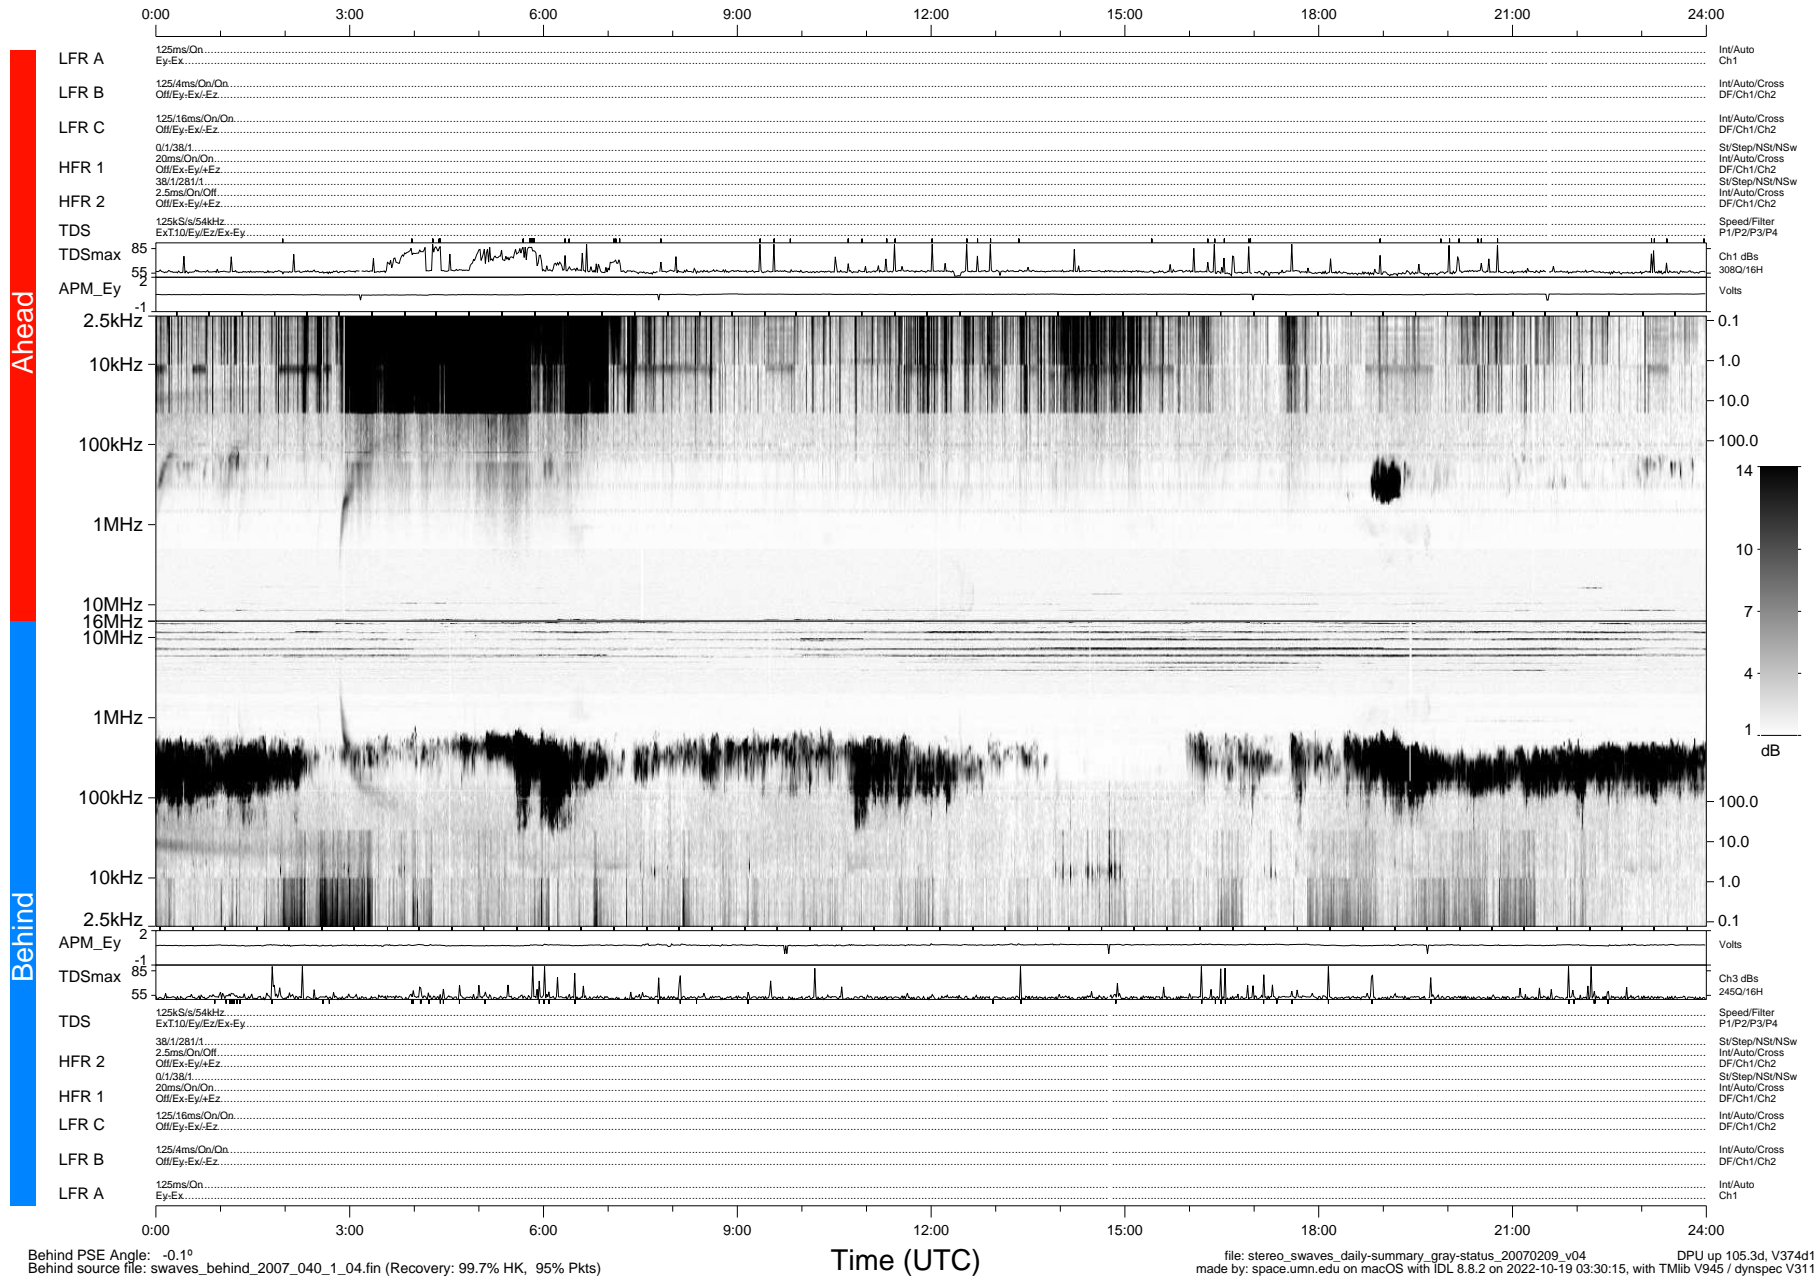

STEREO/WAVES Daily Summary - 09-Feb-2007 (DOY 040)

Ahead source file: swaves_ahead_2007_040_1_04.fin (Recovery: 99.7% HK, 104% Pkts)
 Ahead PSE Angle: 0.5°

DPU up 95.2d, V374d1

Behind PSE Angle: -0.1°
 Behind source file: swaves_behind_2007_040_1_04.fin (Recovery: 99.7% HK, 95% Pkts)

Time (UTC)

file: stereo_swaves_daily-summary_gray-status_20070209_v04 DPU up 105.3d, V374d1
 made by: space.umn.edu on macOS with IDL 8.8.2 on 2022-10-19 03:30:15, with Tlib V945 / dynspec V311