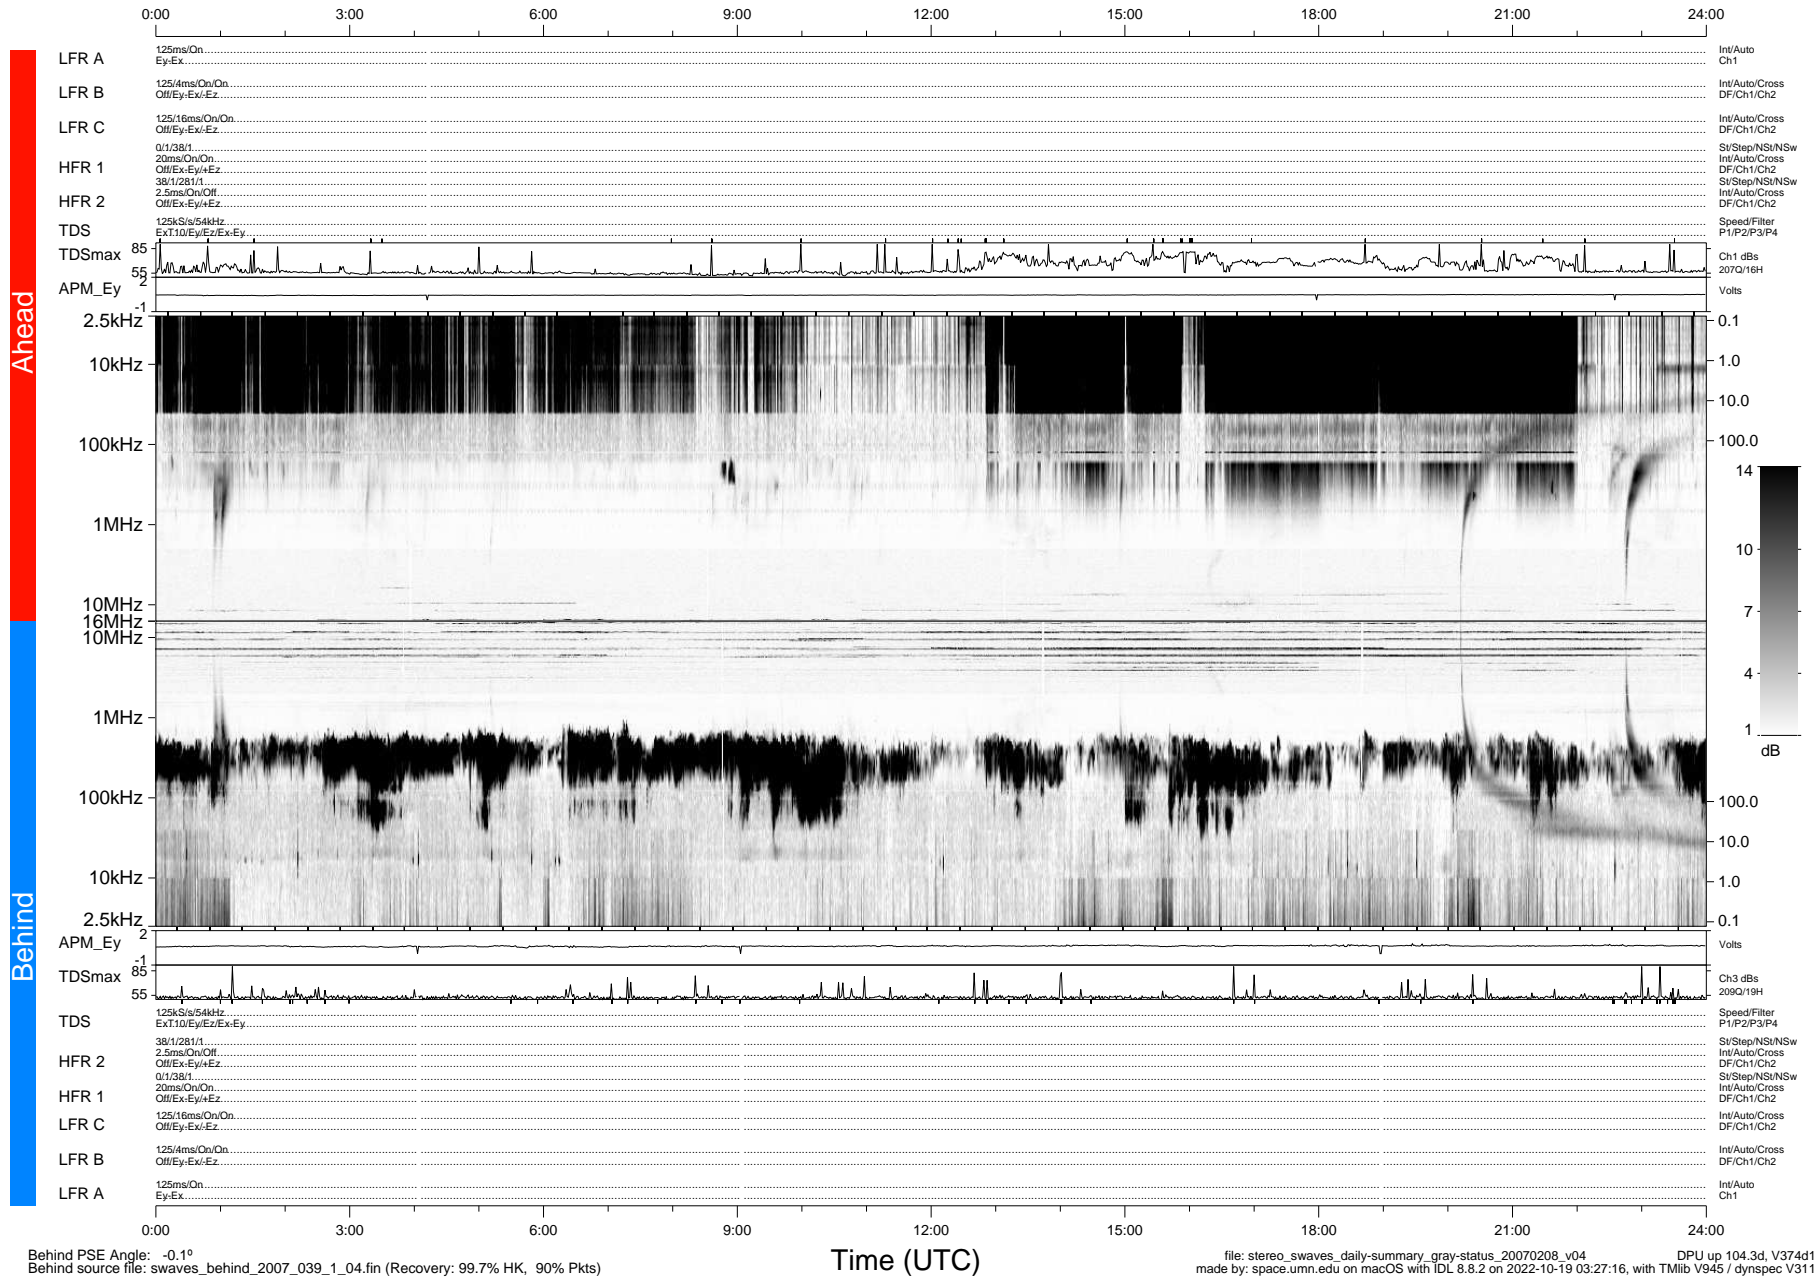

STEREO/WAVES Daily Summary - 08-Feb-2007 (DOY 039)

Ahead source file: swaves_ahead_2007_039_1_04.fin (Recovery: 99.8% HK, 89% Pkts)
Ahead PSE Angle: 0.6°

DPU up 94.2d, V374d1

Behind PSE Angle: -0.1°
Behind source file: swaves_behind_2007_039_1_04.fin (Recovery: 99.7% HK, 90% Pkts)

Time (UTC)