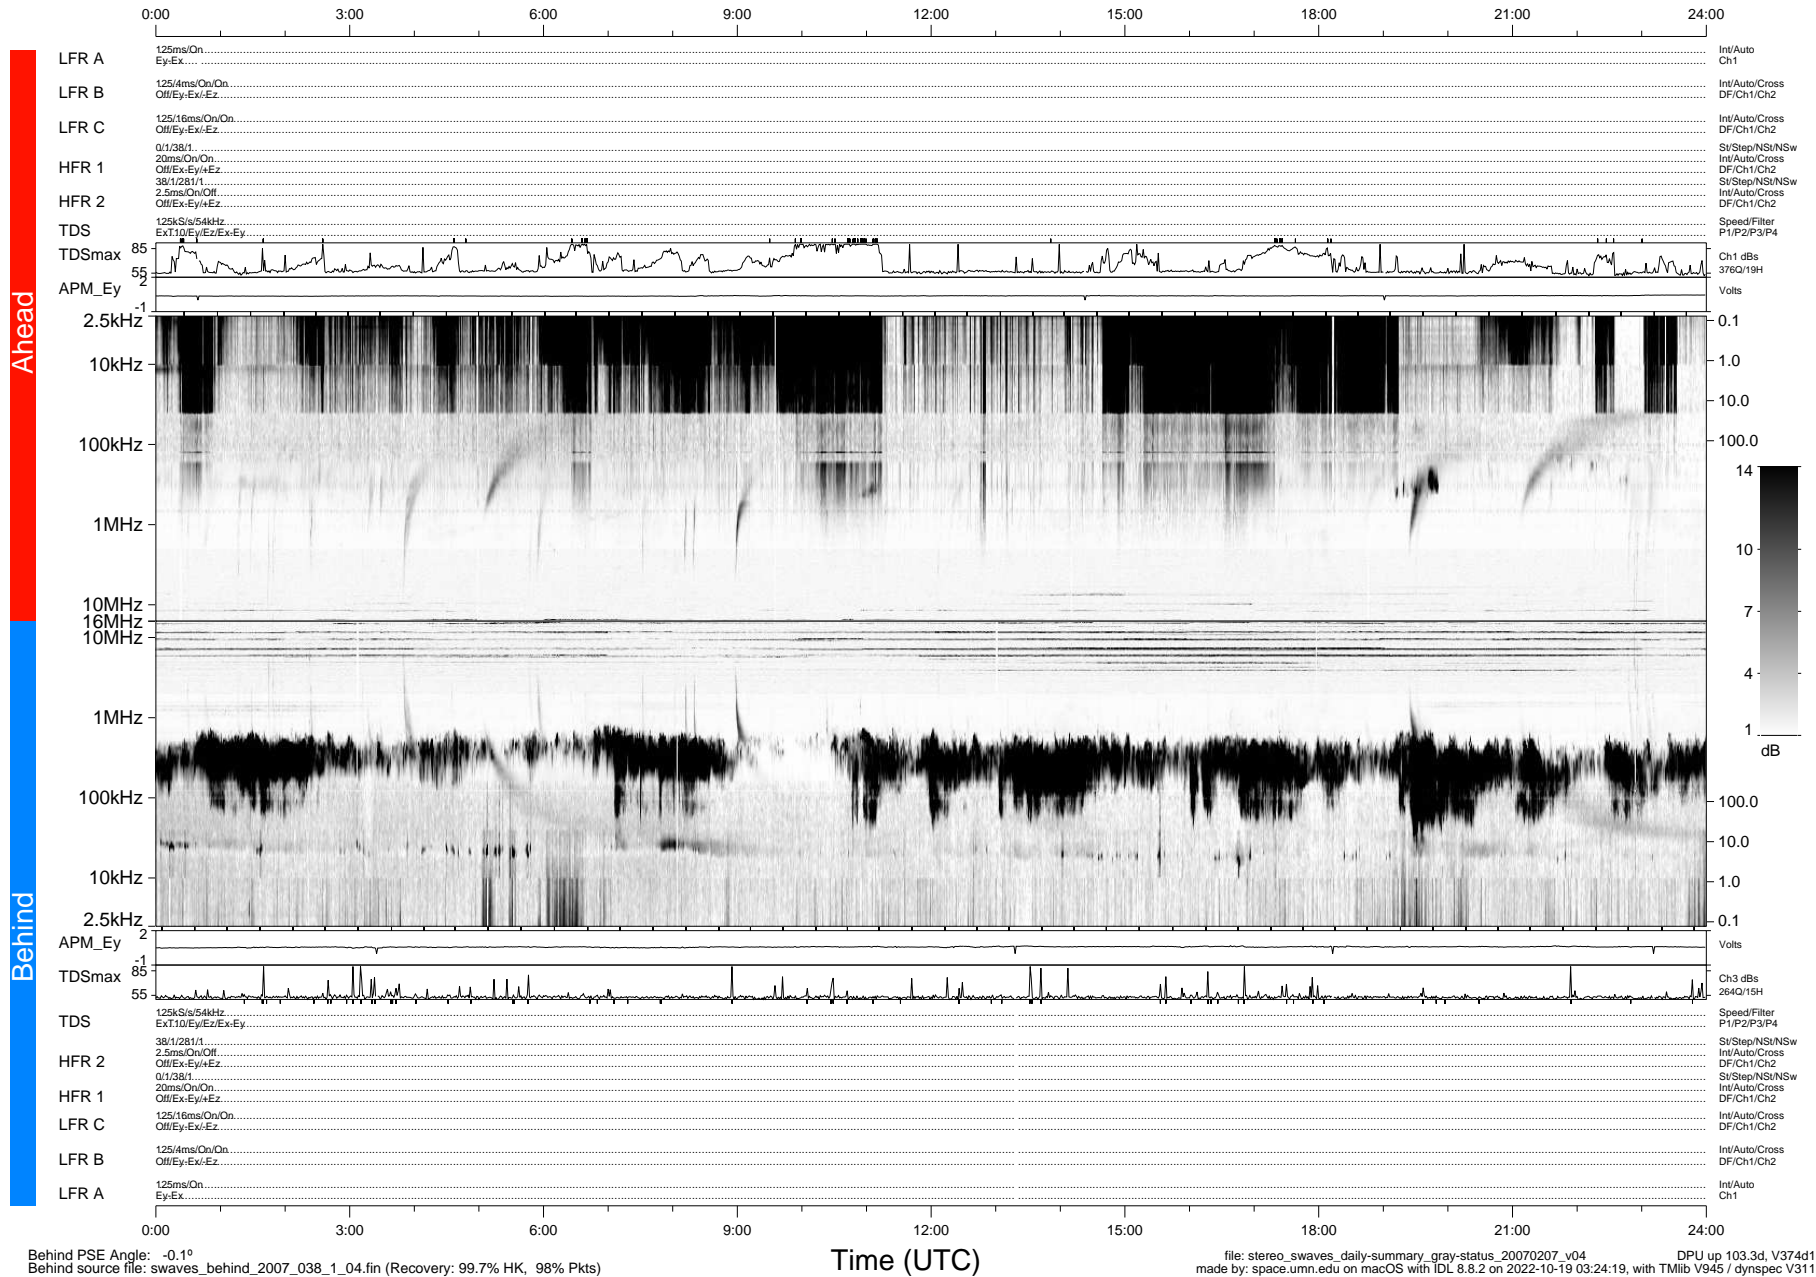

STEREO/WAVES Daily Summary - 07-Feb-2007 (DOY 038)

Ahead source file: swaves_ahead_2007_038_1_04.fin (Recovery: 99.8% HK, 115% Pkts)
Ahead PSE Angle: 0.6°

DPU up 93.2d, V374d1

Behind PSE Angle: -0.1°
Behind source file: swaves_behind_2007_038_1_04.fin (Recovery: 99.7% HK, 98% Pkts)