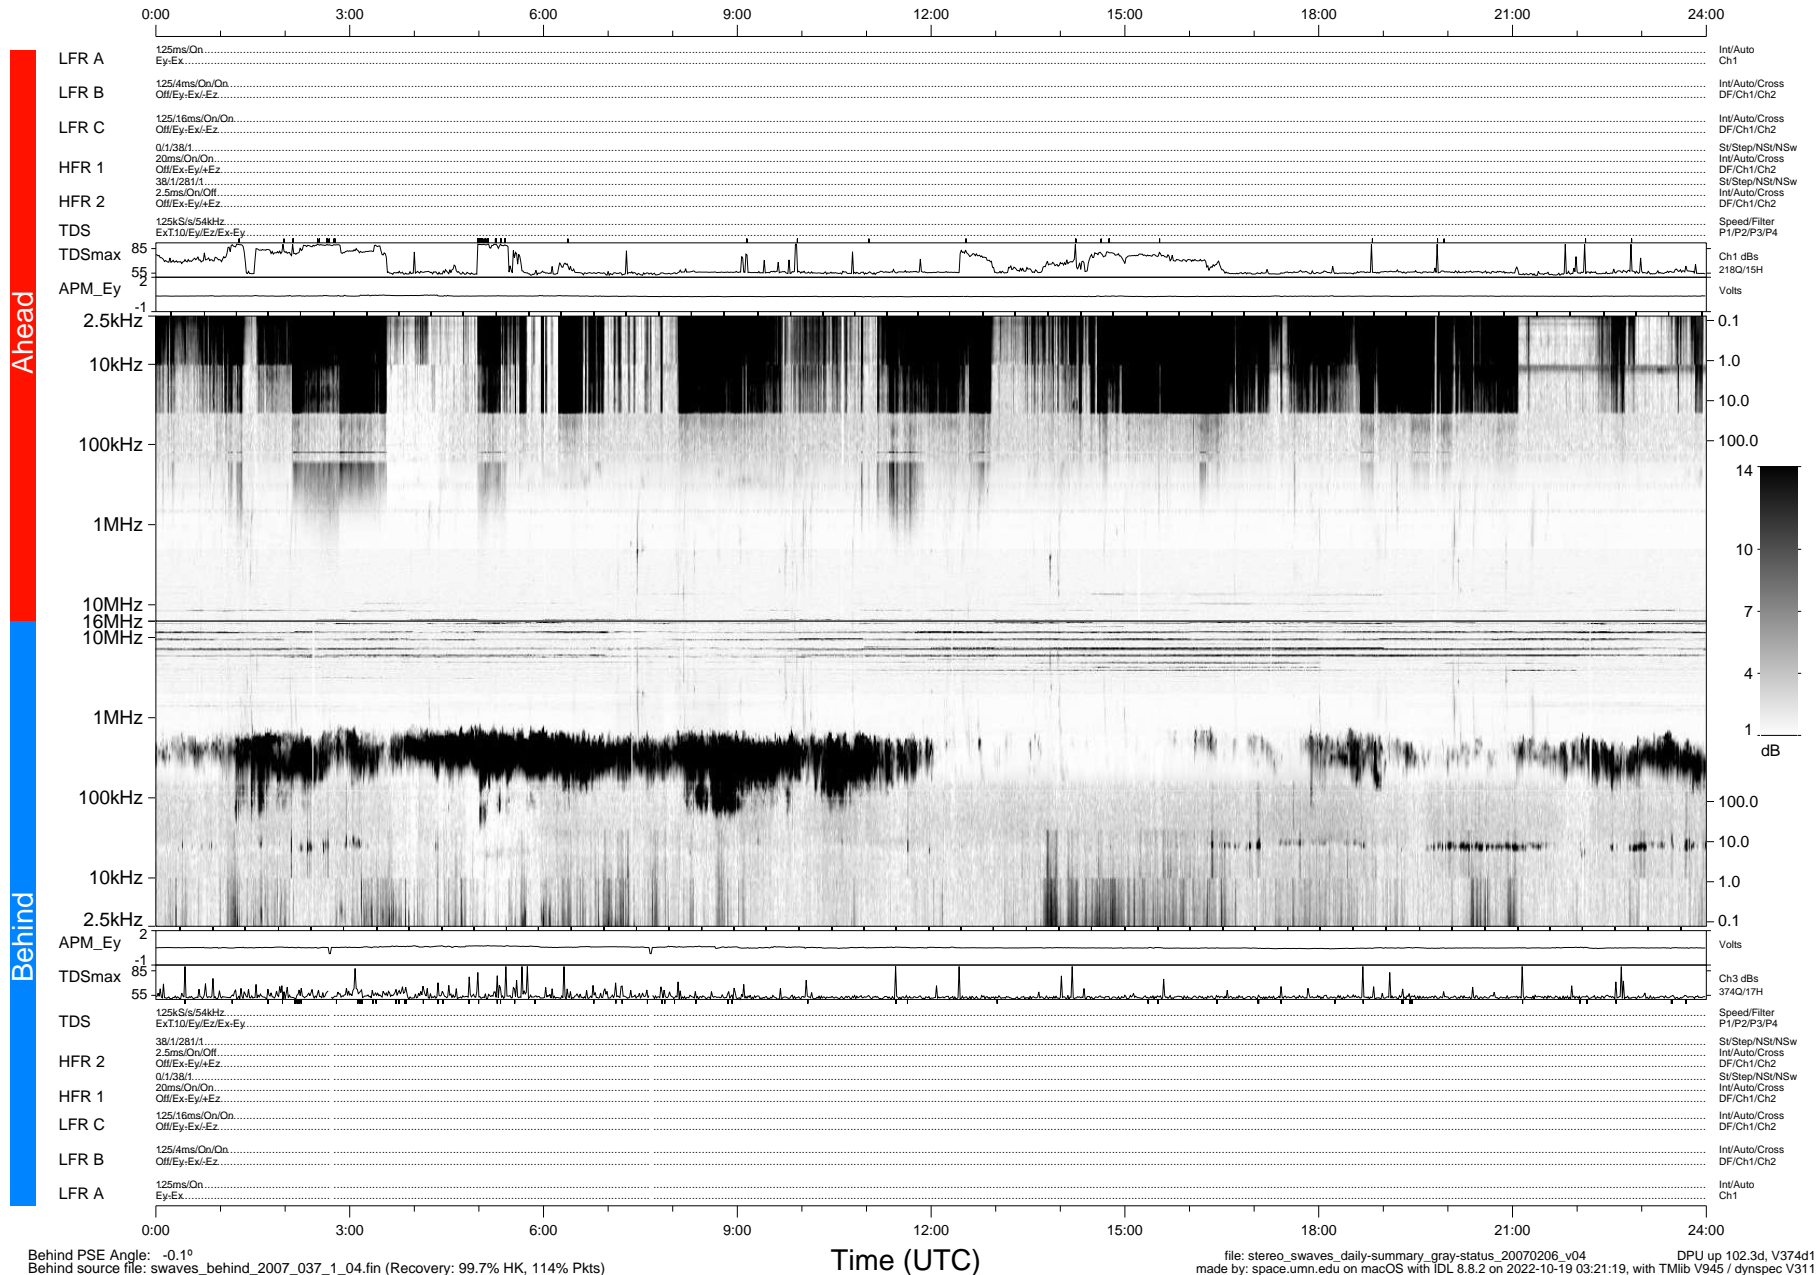

STEREO/WAVES Daily Summary - 06-Feb-2007 (DOY 037)

Ahead source file: swaves_ahead_2007_037_1_04.fin (Recovery: 100.0% HK, 91% Pkts)
Ahead PSE Angle: 0.6°

DPU up 92.2d, V374d1

Behind PSE Angle: -0.1°
Behind source file: swaves_behind_2007_037_1_04.fin (Recovery: 99.7% HK, 114% Pkts)

Time (UTC)