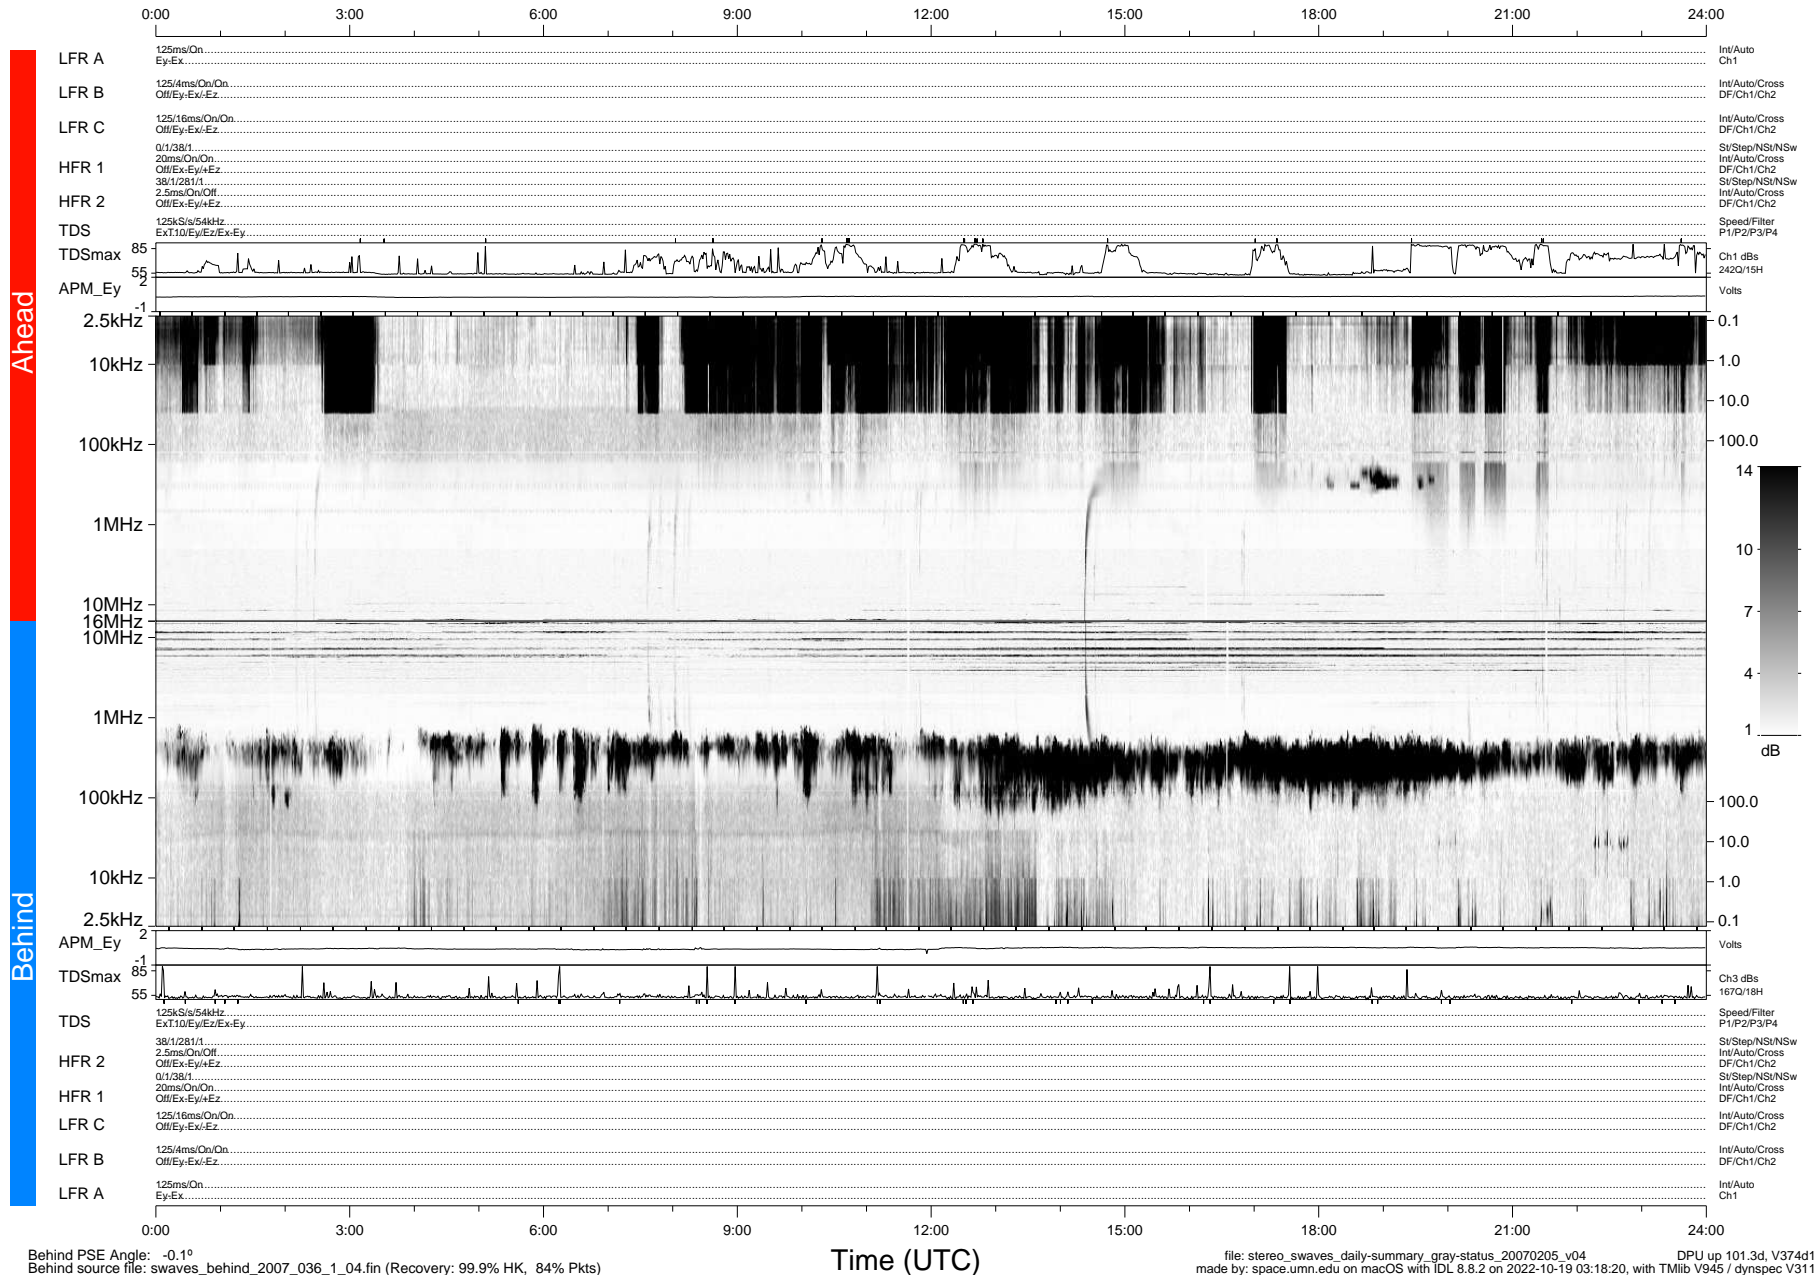

STEREO/WAVES Daily Summary - 05-Feb-2007 (DOY 036)

Ahead source file: swaves_ahead_2007_036_1_04.fin (Recovery: 100.0% HK, 95% Pkts)
Ahead PSE Angle: 0.5°

DPU up 91.2d, V374d1

Behind PSE Angle: -0.1°
Behind source file: swaves_behind_2007_036_1_04.fin (Recovery: 99.9% HK, 84% Pkts)