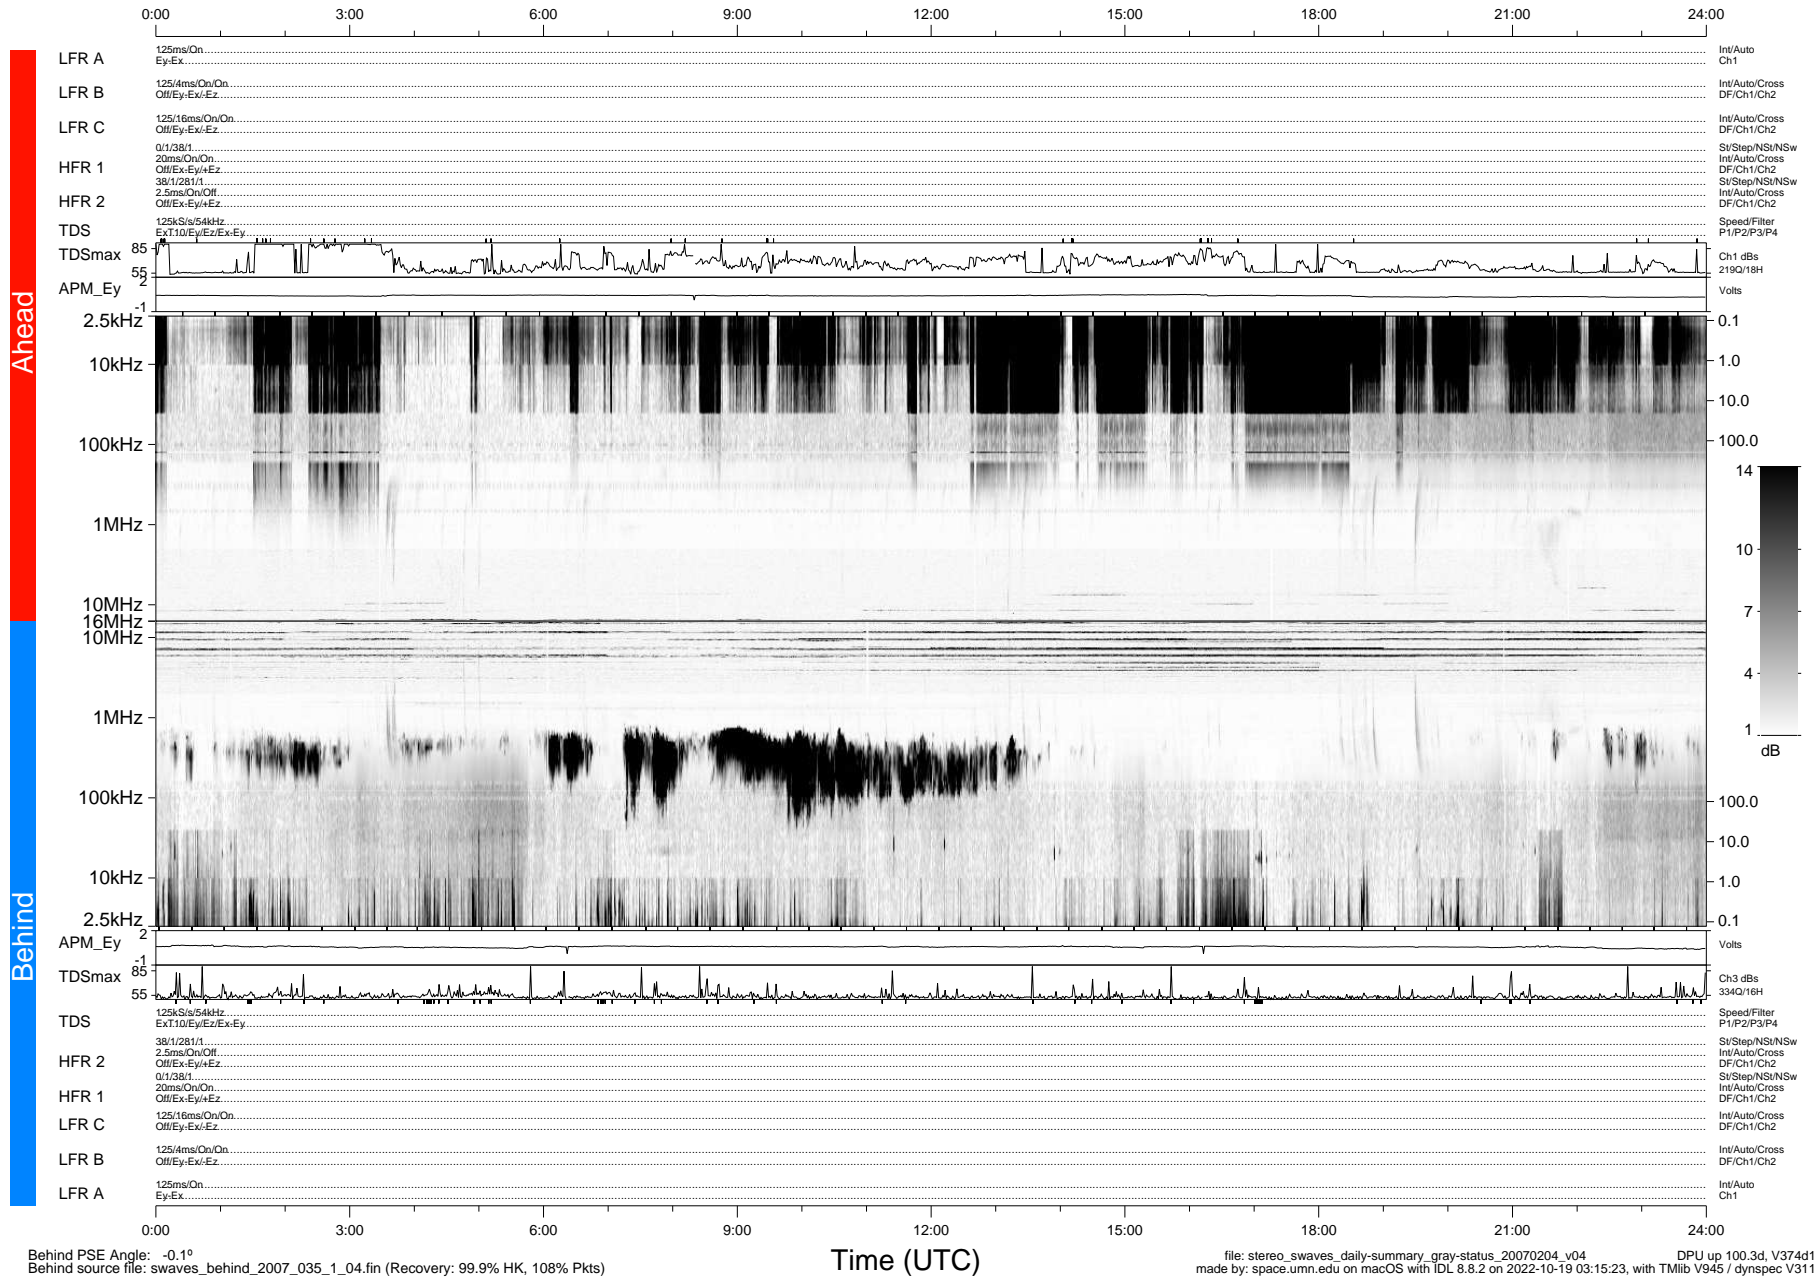

STEREO/WAVES Daily Summary - 04-Feb-2007 (DOY 035)

Ahead source file: swaves_ahead_2007_035_1_06.fin (Recovery: 100.0% HK, 92% Pkts)
Ahead PSE Angle: 0.5°

DPU up 90.2d, V374d1

Behind PSE Angle: -0.1°
Behind source file: swaves_behind_2007_035_1_04.fin (Recovery: 99.9% HK, 108% Pkts)