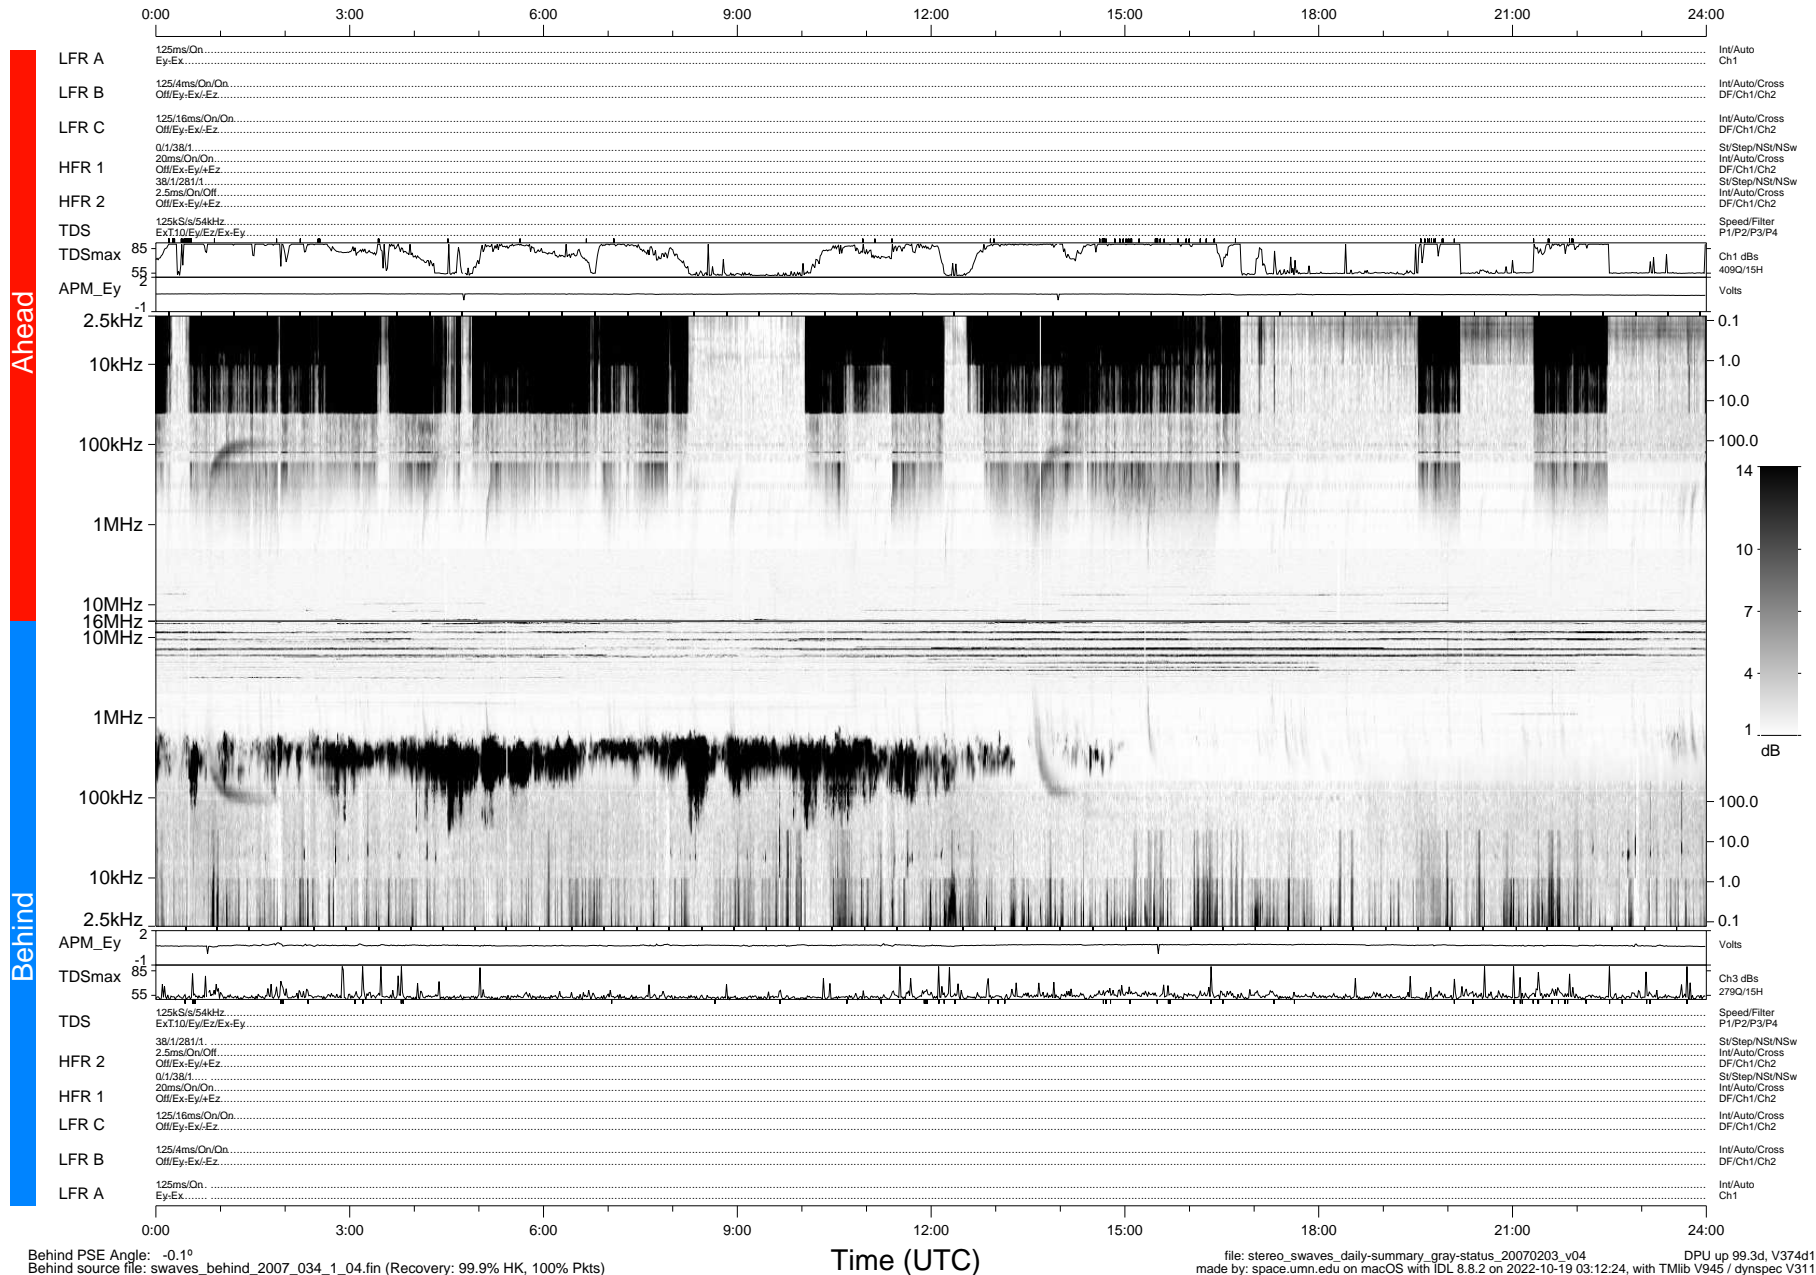

# STEREO/WAVES Daily Summary - 03-Feb-2007 (DOY 034)

Ahead source file: swaves\_ahead\_2007\_034\_1\_06.fin (Recovery: 99.9% HK, 120% Pkts)  
 Ahead PSE Angle: 0.5°

DPU up 89.2d, V374d1

Behind PSE Angle: -0.1°  
 Behind source file: swaves\_behind\_2007\_034\_1\_04.fin (Recovery: 99.9% HK, 100% Pkts)

Time (UTC)

file: stereo\_swaves\_daily-summary\_gray-status\_20070203\_v04  
 made by: space.umn.edu on macOS with IDL 8.8.2 on 2022-10-19 03:12:24, with Tlib V945 / dynspec V311  
 DPU up 99.3d, V374d1