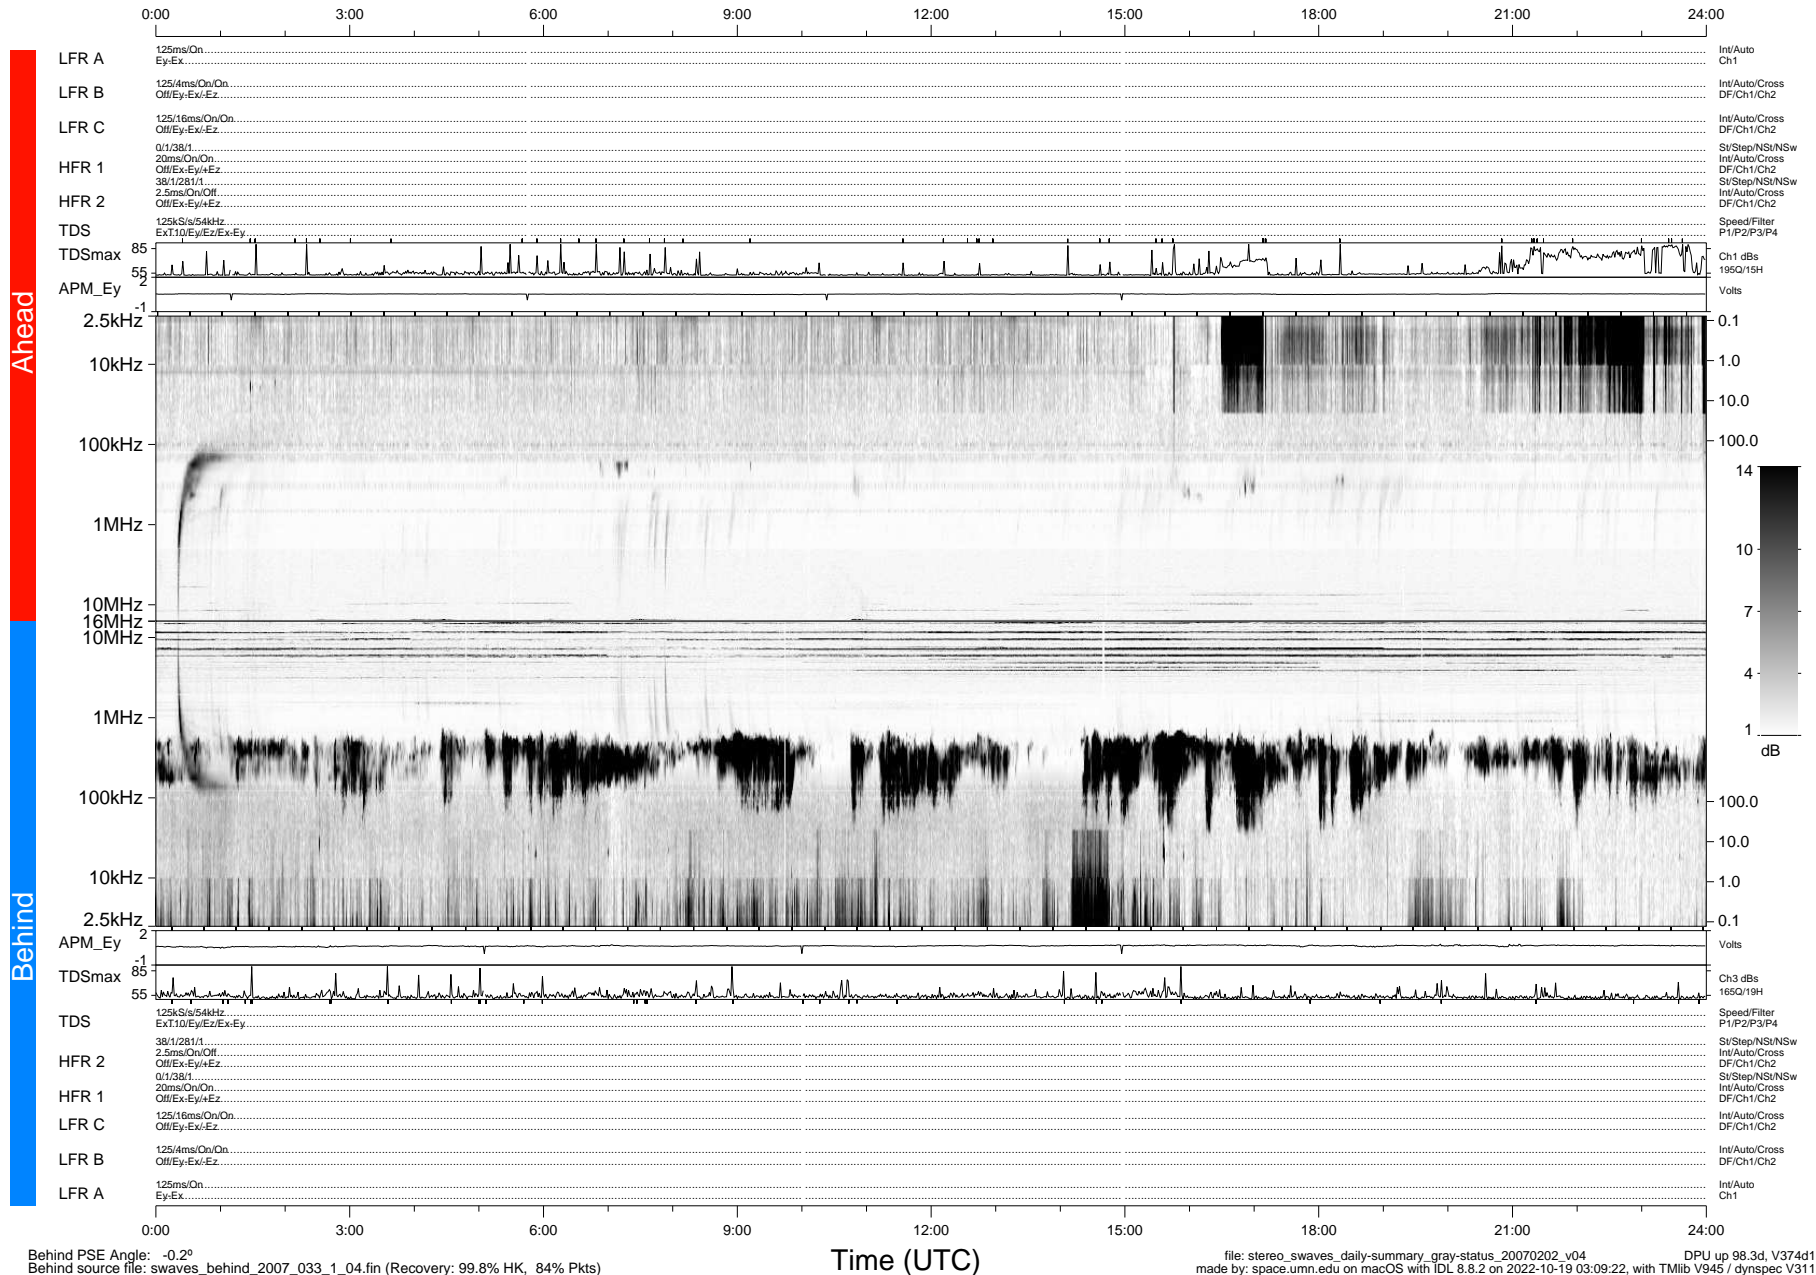

# STEREO/WAVES Daily Summary - 02-Feb-2007 (DOY 033)

Ahead source file: swaves\_ahead\_2007\_033\_1\_06.fin (Recovery: 99.7% HK, 88% Pkts)  
 Ahead PSE Angle: 0.4°

DPU up 88.2d, V374d1

Behind PSE Angle: -0.2°  
 Behind source file: swaves\_behind\_2007\_033\_1\_04.fin (Recovery: 99.8% HK, 84% Pkts)

Time (UTC)

file: stereo\_swaves\_daily-summary\_gray-status\_20070202\_v04  
 made by: space.umn.edu on macOS with IDL 8.8.2 on 2022-10-19 03:09:22, with Tlib V945 / dynspec V311

DPU up 98.3d, V374d1