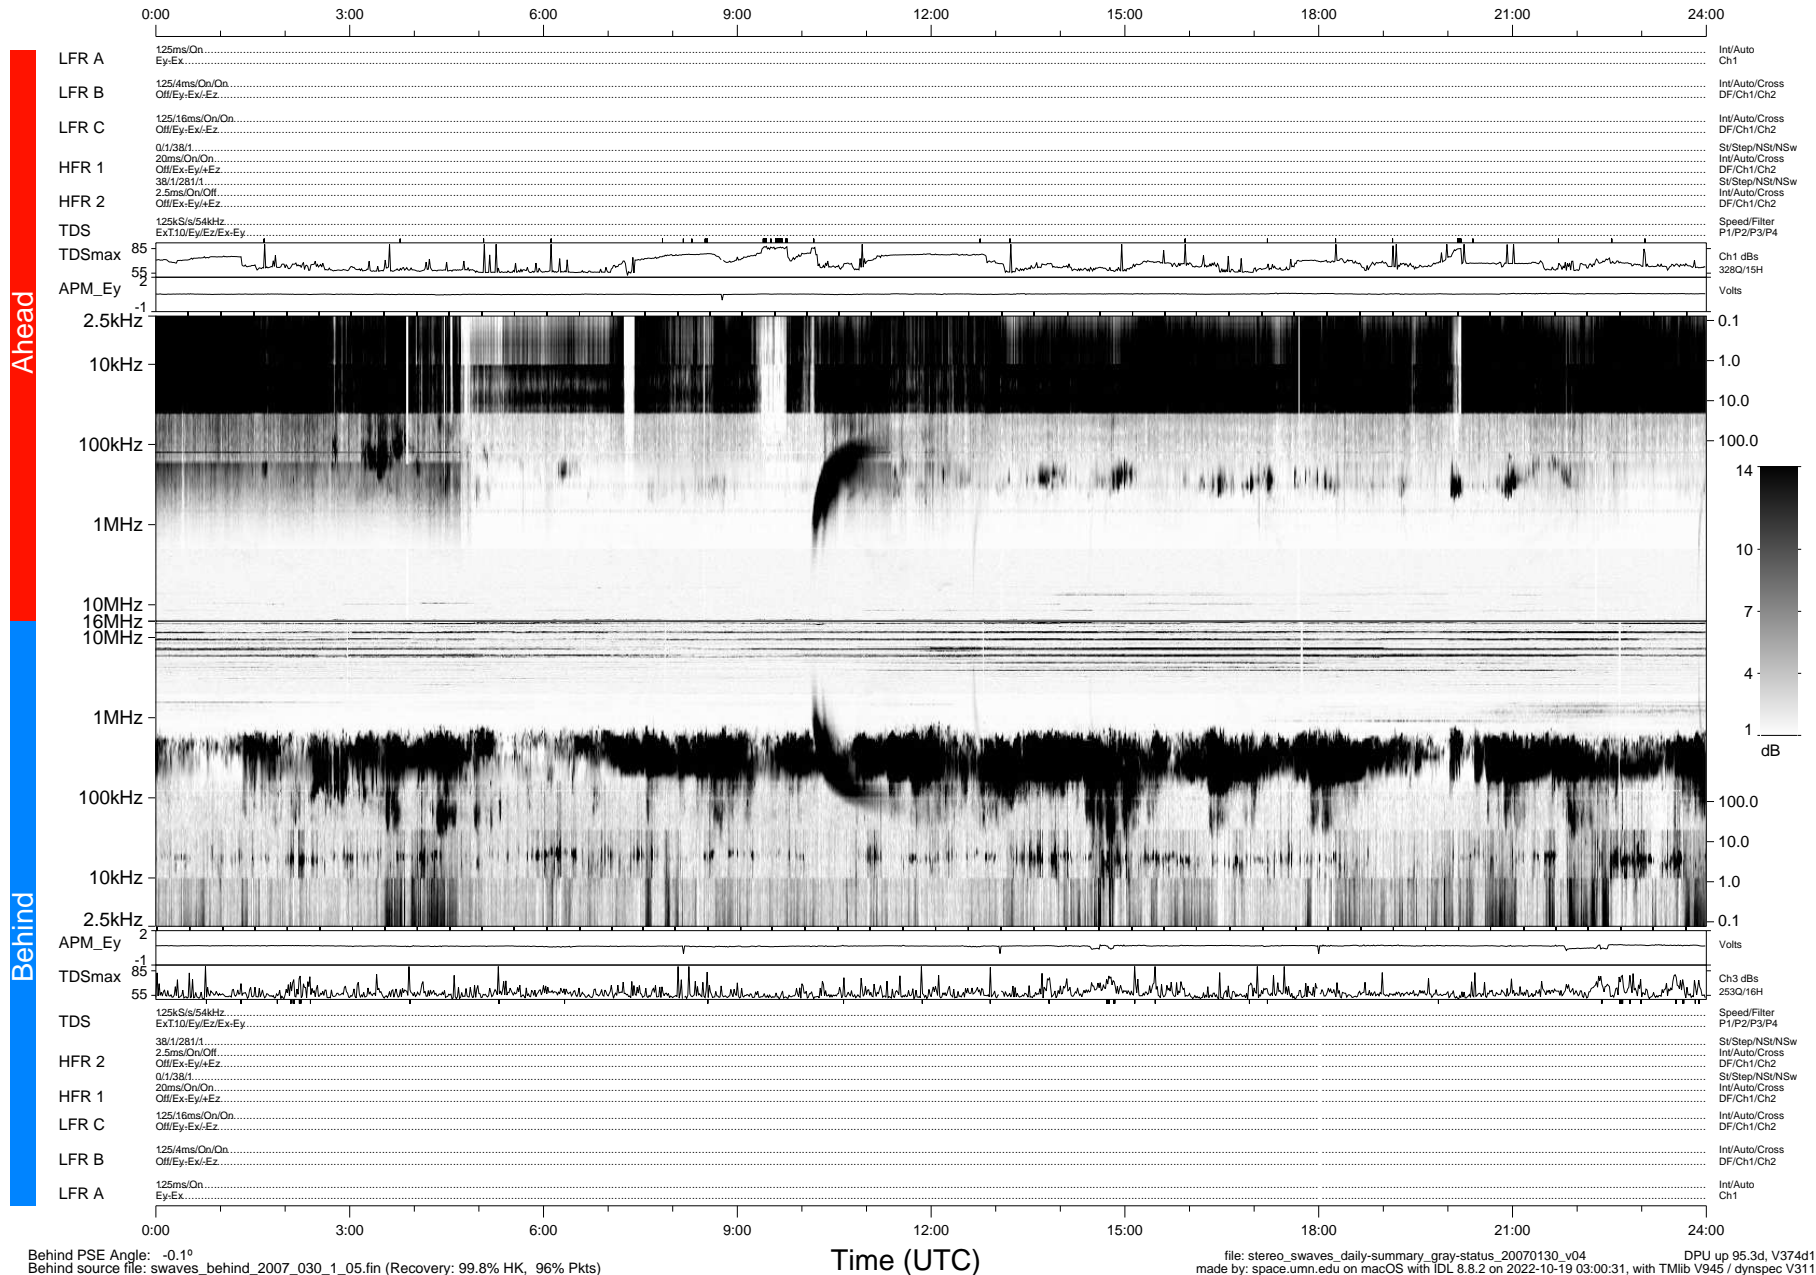

STEREO/WAVES Daily Summary - 30-Jan-2007 (DOY 030)

Ahead source file: swaves_ahead_2007_030_1_05.fin (Recovery: 99.9% HK, 107% Pkts)
 Ahead PSE Angle: 0.4°

DPU up 85.2d, V374d1

Behind PSE Angle: -0.1°
 Behind source file: swaves_behind_2007_030_1_05.fin (Recovery: 99.8% HK, 96% Pkts)

file: stereo_swaves_daily-summary_gray-status_20070130_v04 DPU up 95.3d, V374d1
 made by: space.umn.edu on macOS with IDL 8.8.2 on 2022-10-19 03:00:31, with TMLib V945 / dynspec V311