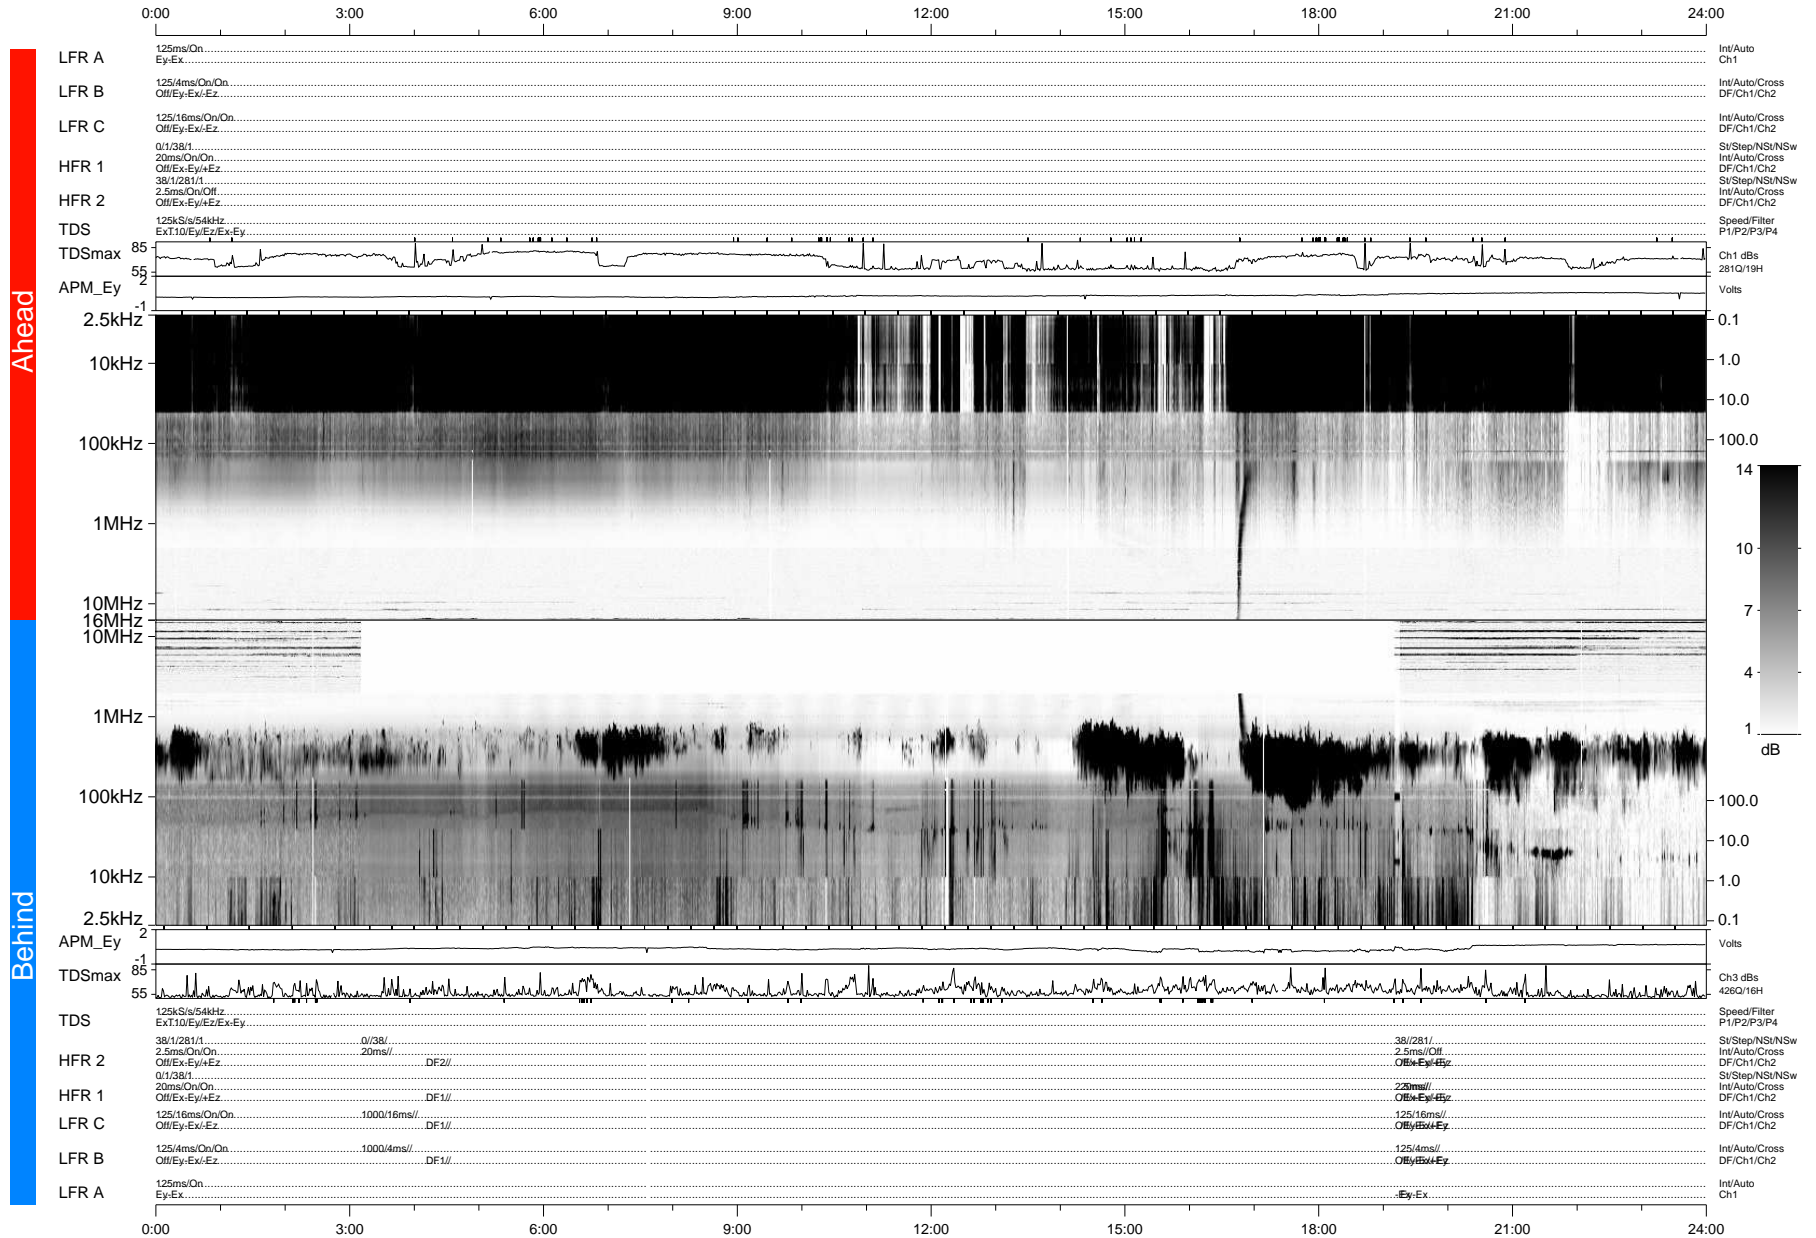

STEREO/WAVES Daily Summary - 29-Jan-2007 (DOY 029)

Ahead source file: swaves_ahead_2007_029_1_05.fin (Recovery: 99.7% HK, 101% Pkts)
Ahead PSE Angle: 0.4°

DPU up 84.2d, V374d1

Behind PSE Angle: -0.1°
Behind source file: swaves_behind_2007_029_1_05.fin (Recovery: 99.8% HK, 112% Pkts)

Time (UTC)