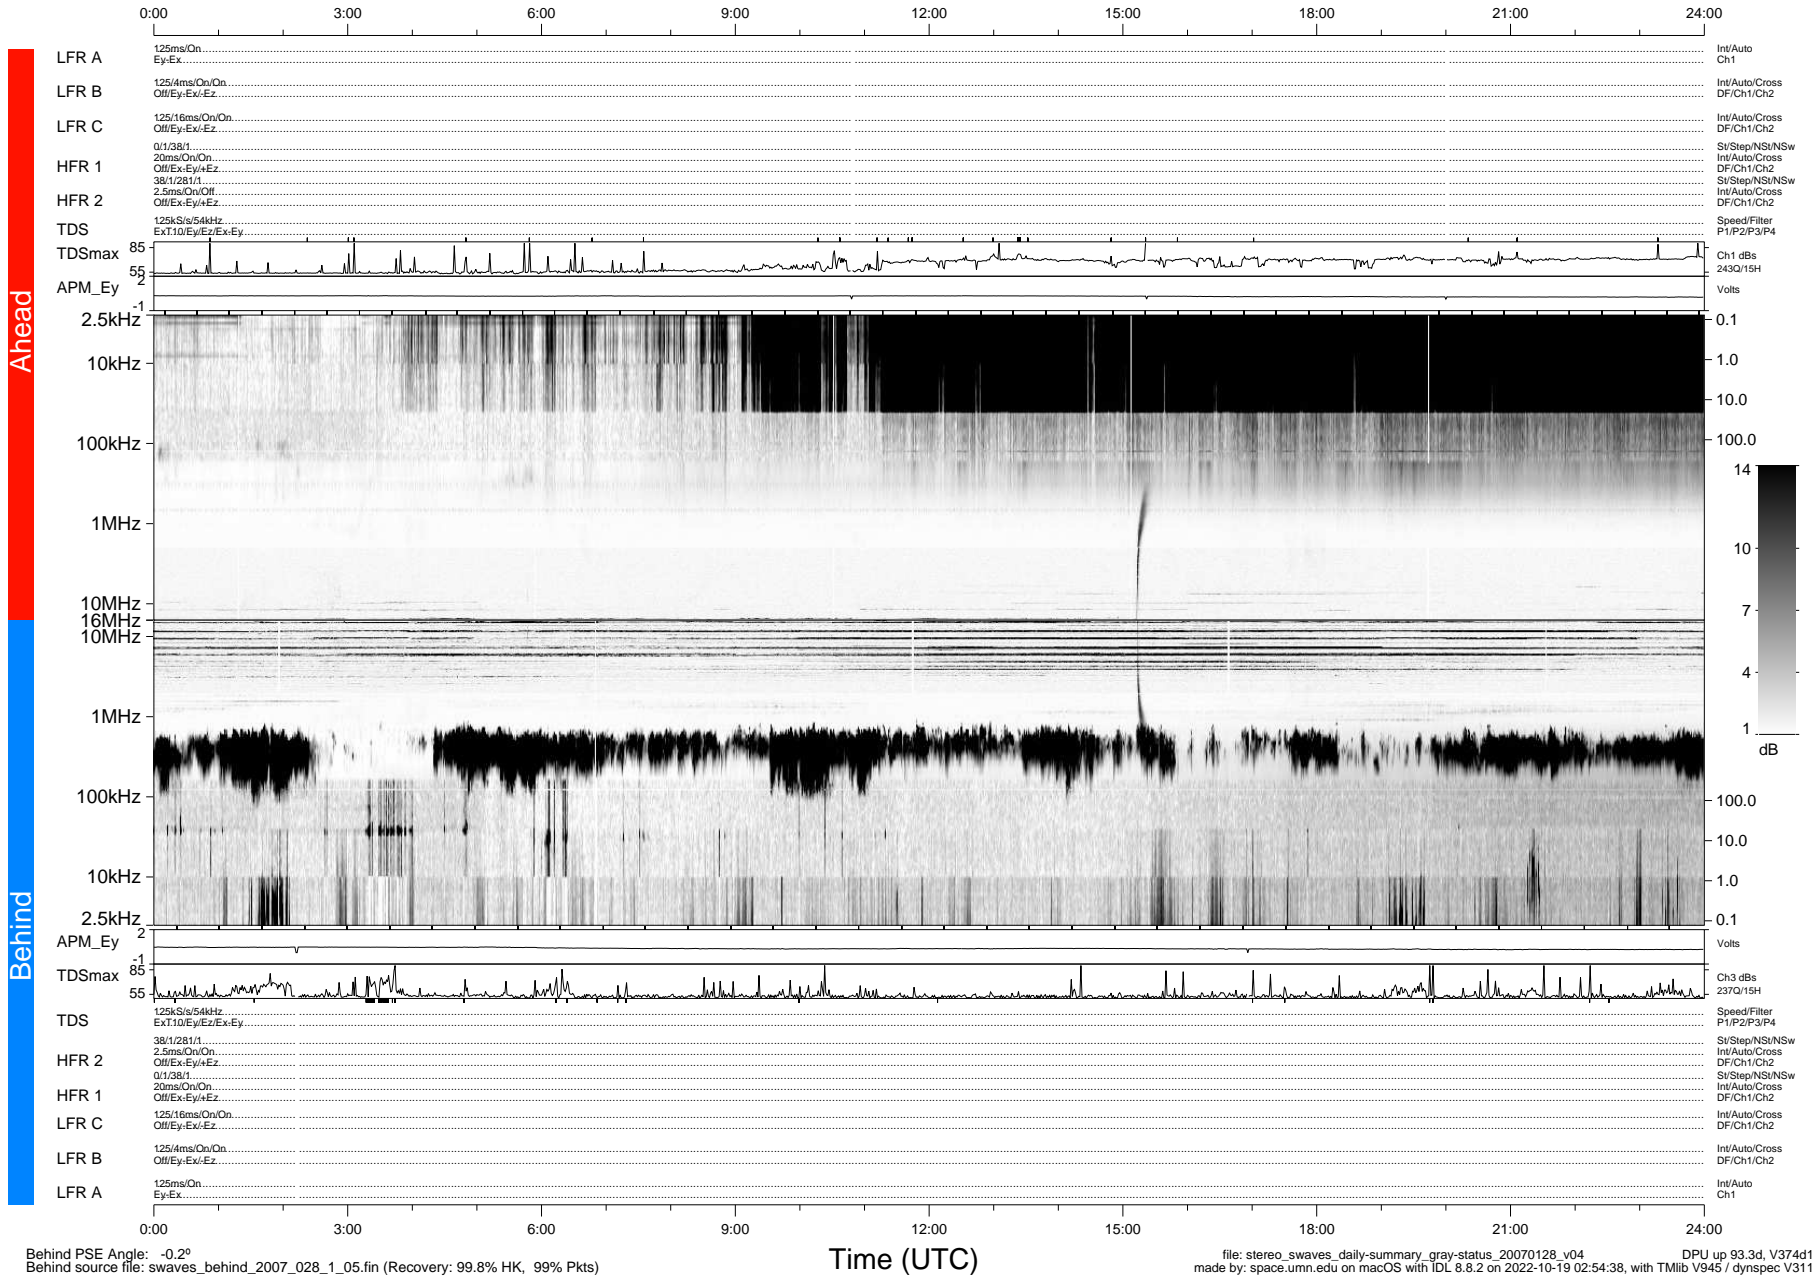

STEREO/WAVES Daily Summary - 28-Jan-2007 (DOY 028)

Ahead source file: swaves_ahead_2007_028_1_07.fin (Recovery: 99.8% HK, 95% Pkts)
Ahead PSE Angle: 0.4°

DPU up 83.2d, V374d1

Behind PSE Angle: -0.2°
Behind source file: swaves_behind_2007_028_1_05.fin (Recovery: 99.8% HK, 99% Pkts)

Time (UTC)