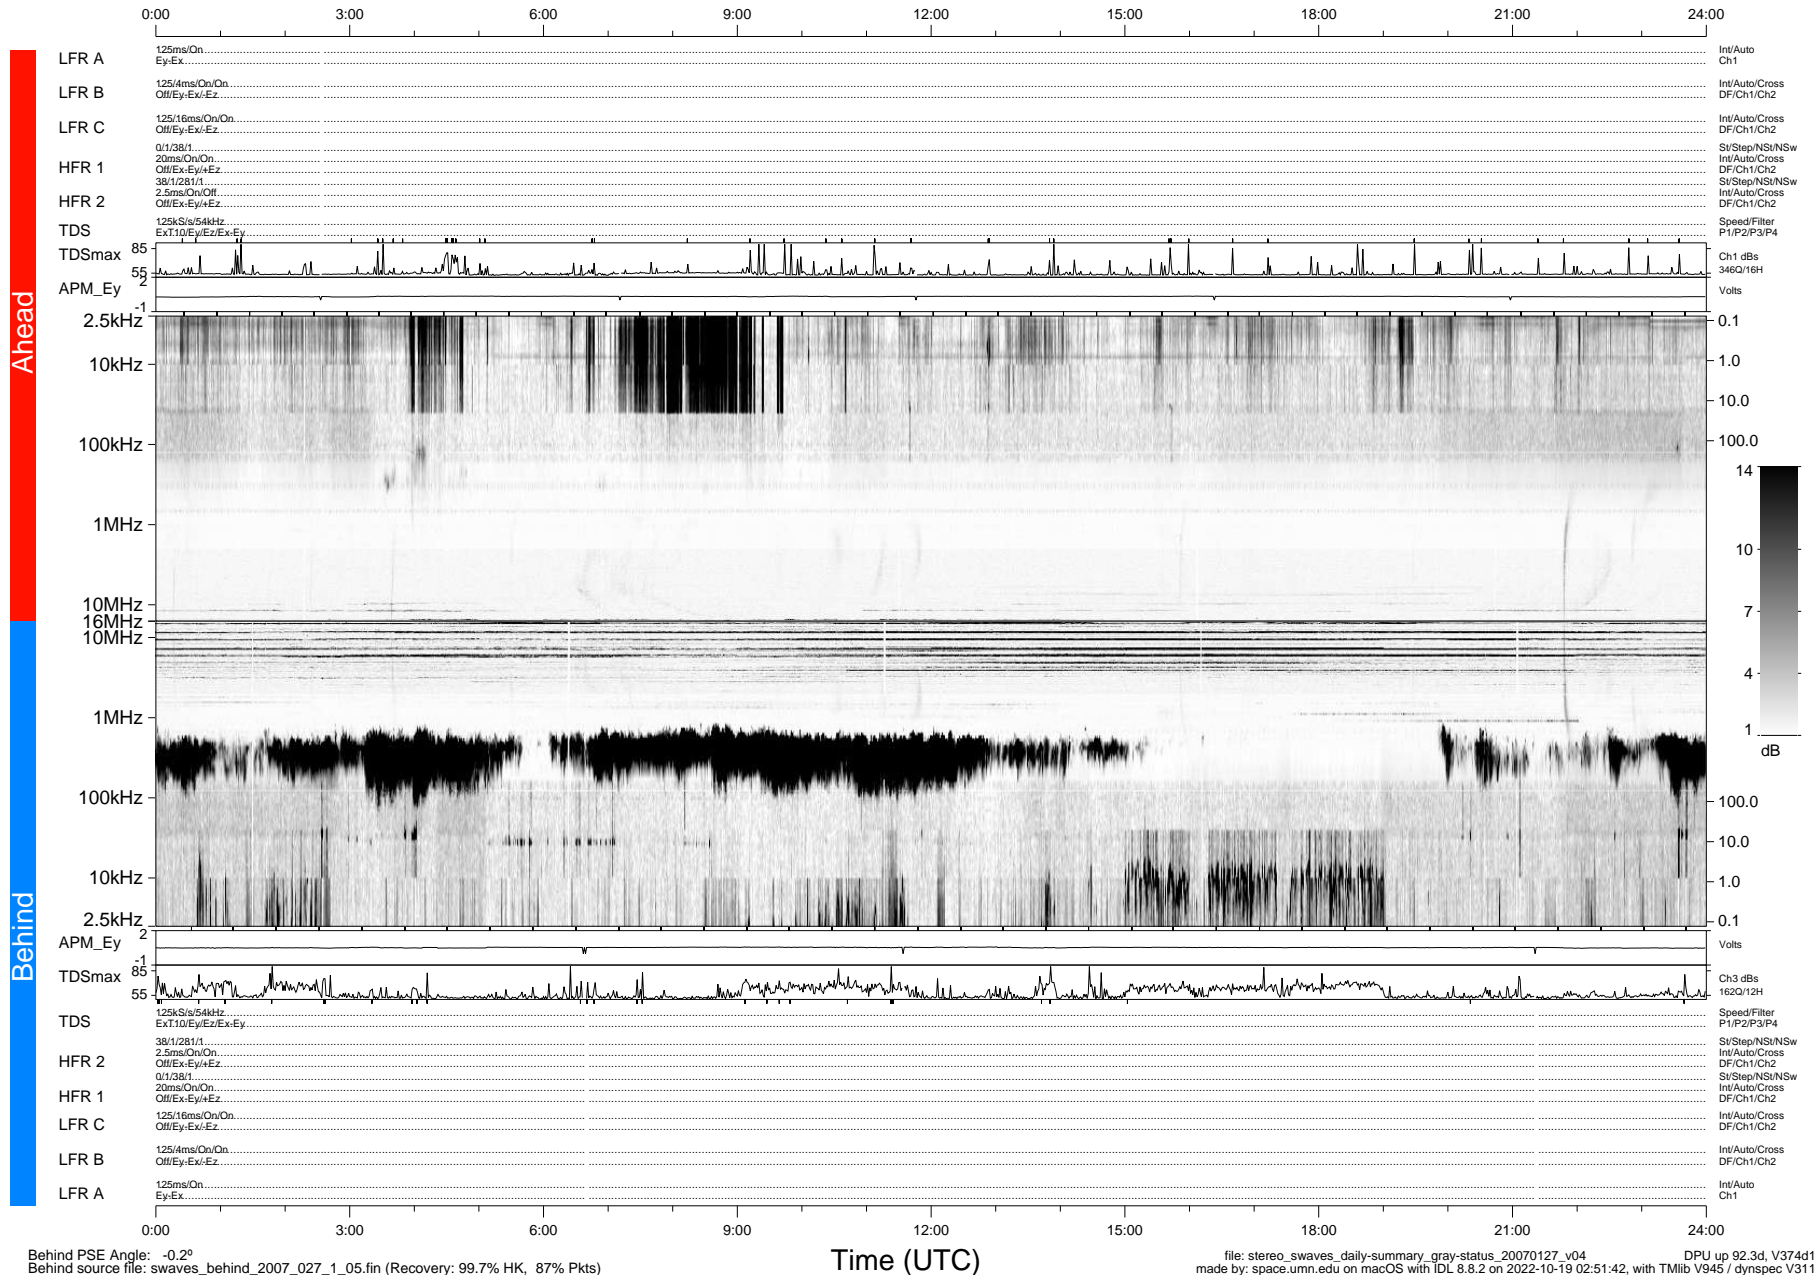

# STEREO/WAVES Daily Summary - 27-Jan-2007 (DOY 027)

Ahead source file: swaves\_ahead\_2007\_027\_1\_07.fin (Recovery: 99.7% HK, 110% Pkts)  
 Ahead PSE Angle: 0.4°

DPU up 82.2d, V374d1

Behind PSE Angle: -0.2°  
 Behind source file: swaves\_behind\_2007\_027\_1\_05.fin (Recovery: 99.7% HK, 87% Pkts)

file: stereo\_swaves\_daily-summary\_gray-status\_20070127\_v04 DPU up 92.3d, V374d1  
 made by: space.umn.edu on macOS with IDL 8.8.2 on 2022-10-19 02:51:42, with TMLib V945 / dynspec V311