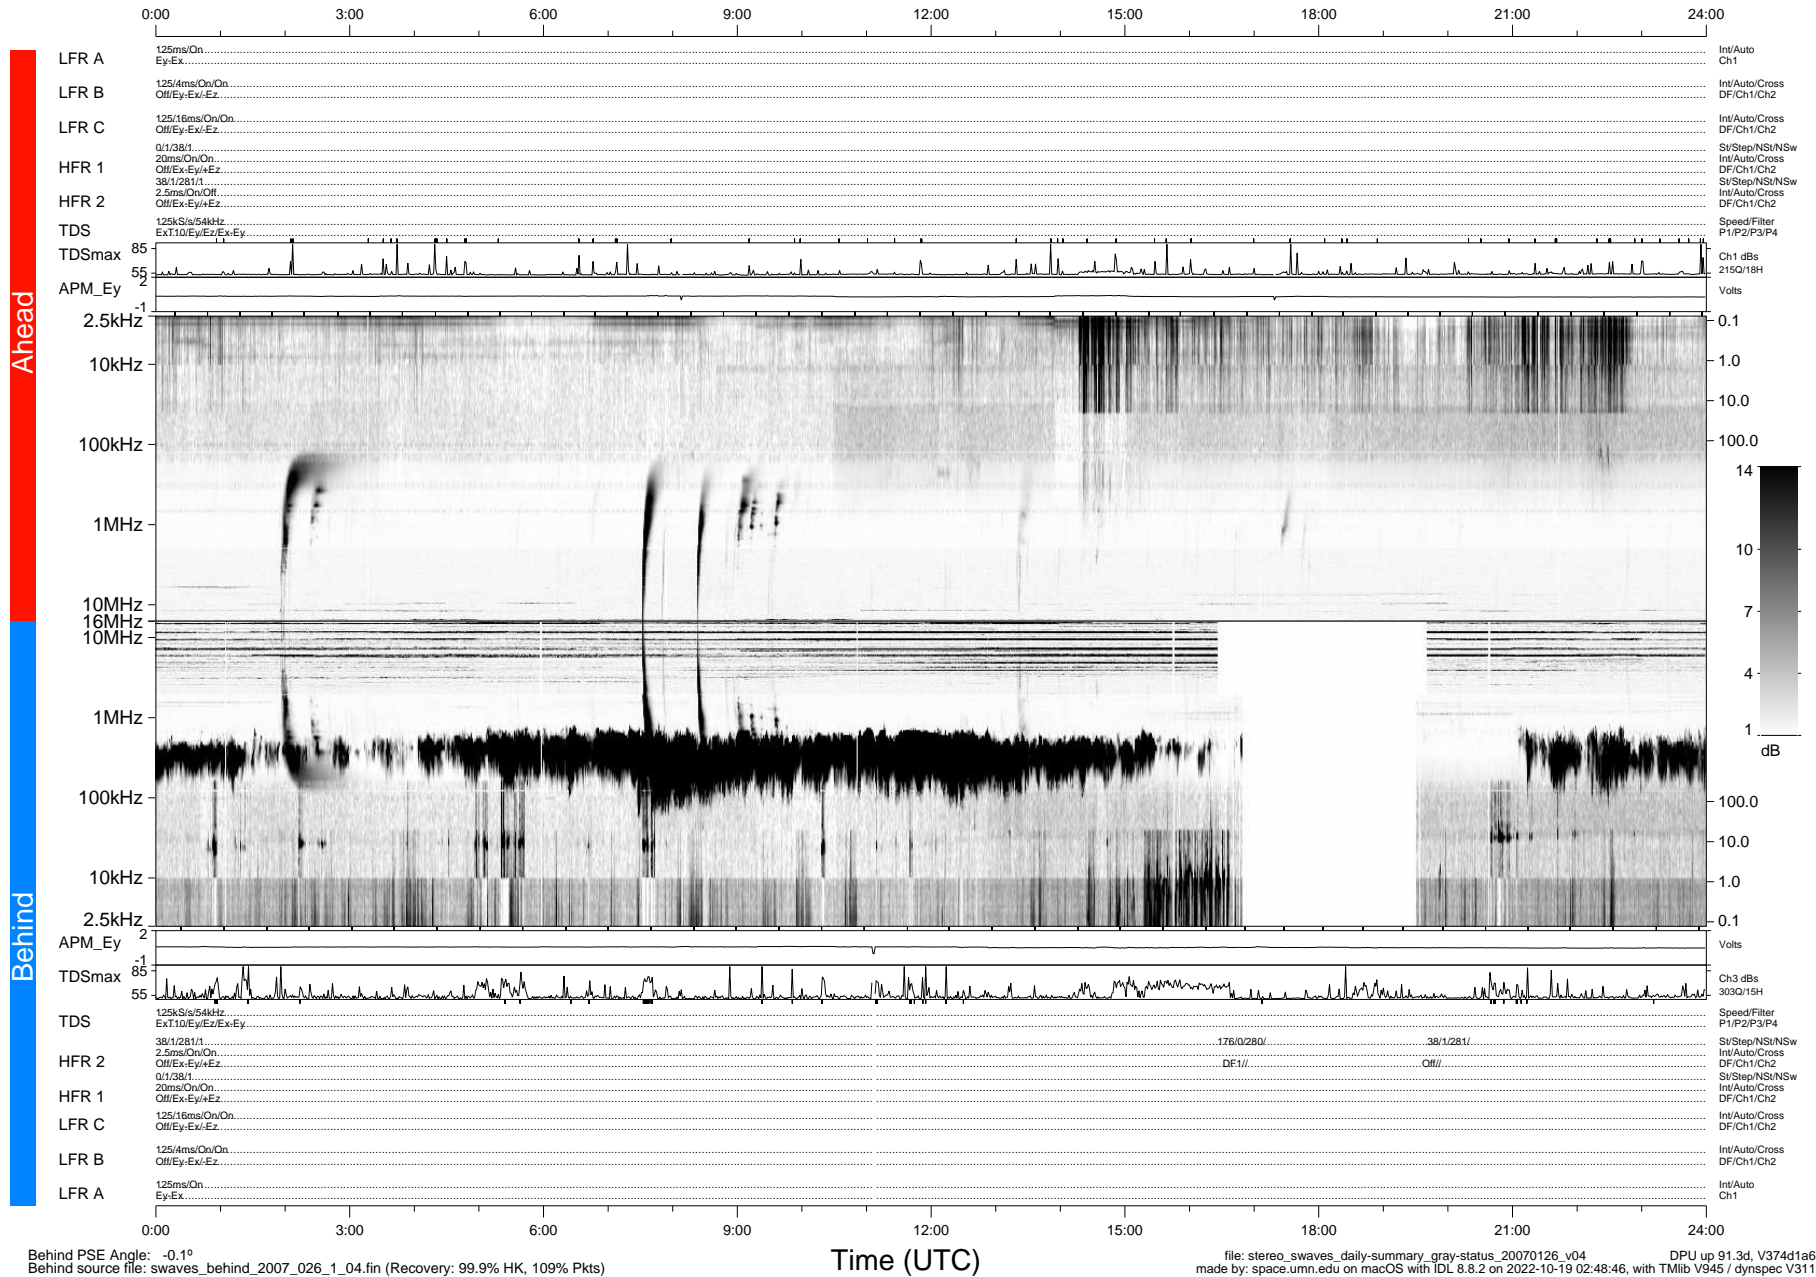

STEREO/WAVES Daily Summary - 26-Jan-2007 (DOY 026)

Ahead source file: swaves_ahead_2007_026_1_07.fin (Recovery: 99.9% HK, 91% Pkts)
 Ahead PSE Angle: 0.4°

DPU up 81.2d, V374d1

Behind PSE Angle: -0.1°
 Behind source file: swaves_behind_2007_026_1_04.fin (Recovery: 99.9% HK, 109% Pkts)

file: stereo_swaves_daily-summary_gray-status_20070126_v04
 made by: space.umn.edu on macOS with IDL 8.8.2 on 2022-10-19 02:48:46, with Tlib V945 / dynspec V311