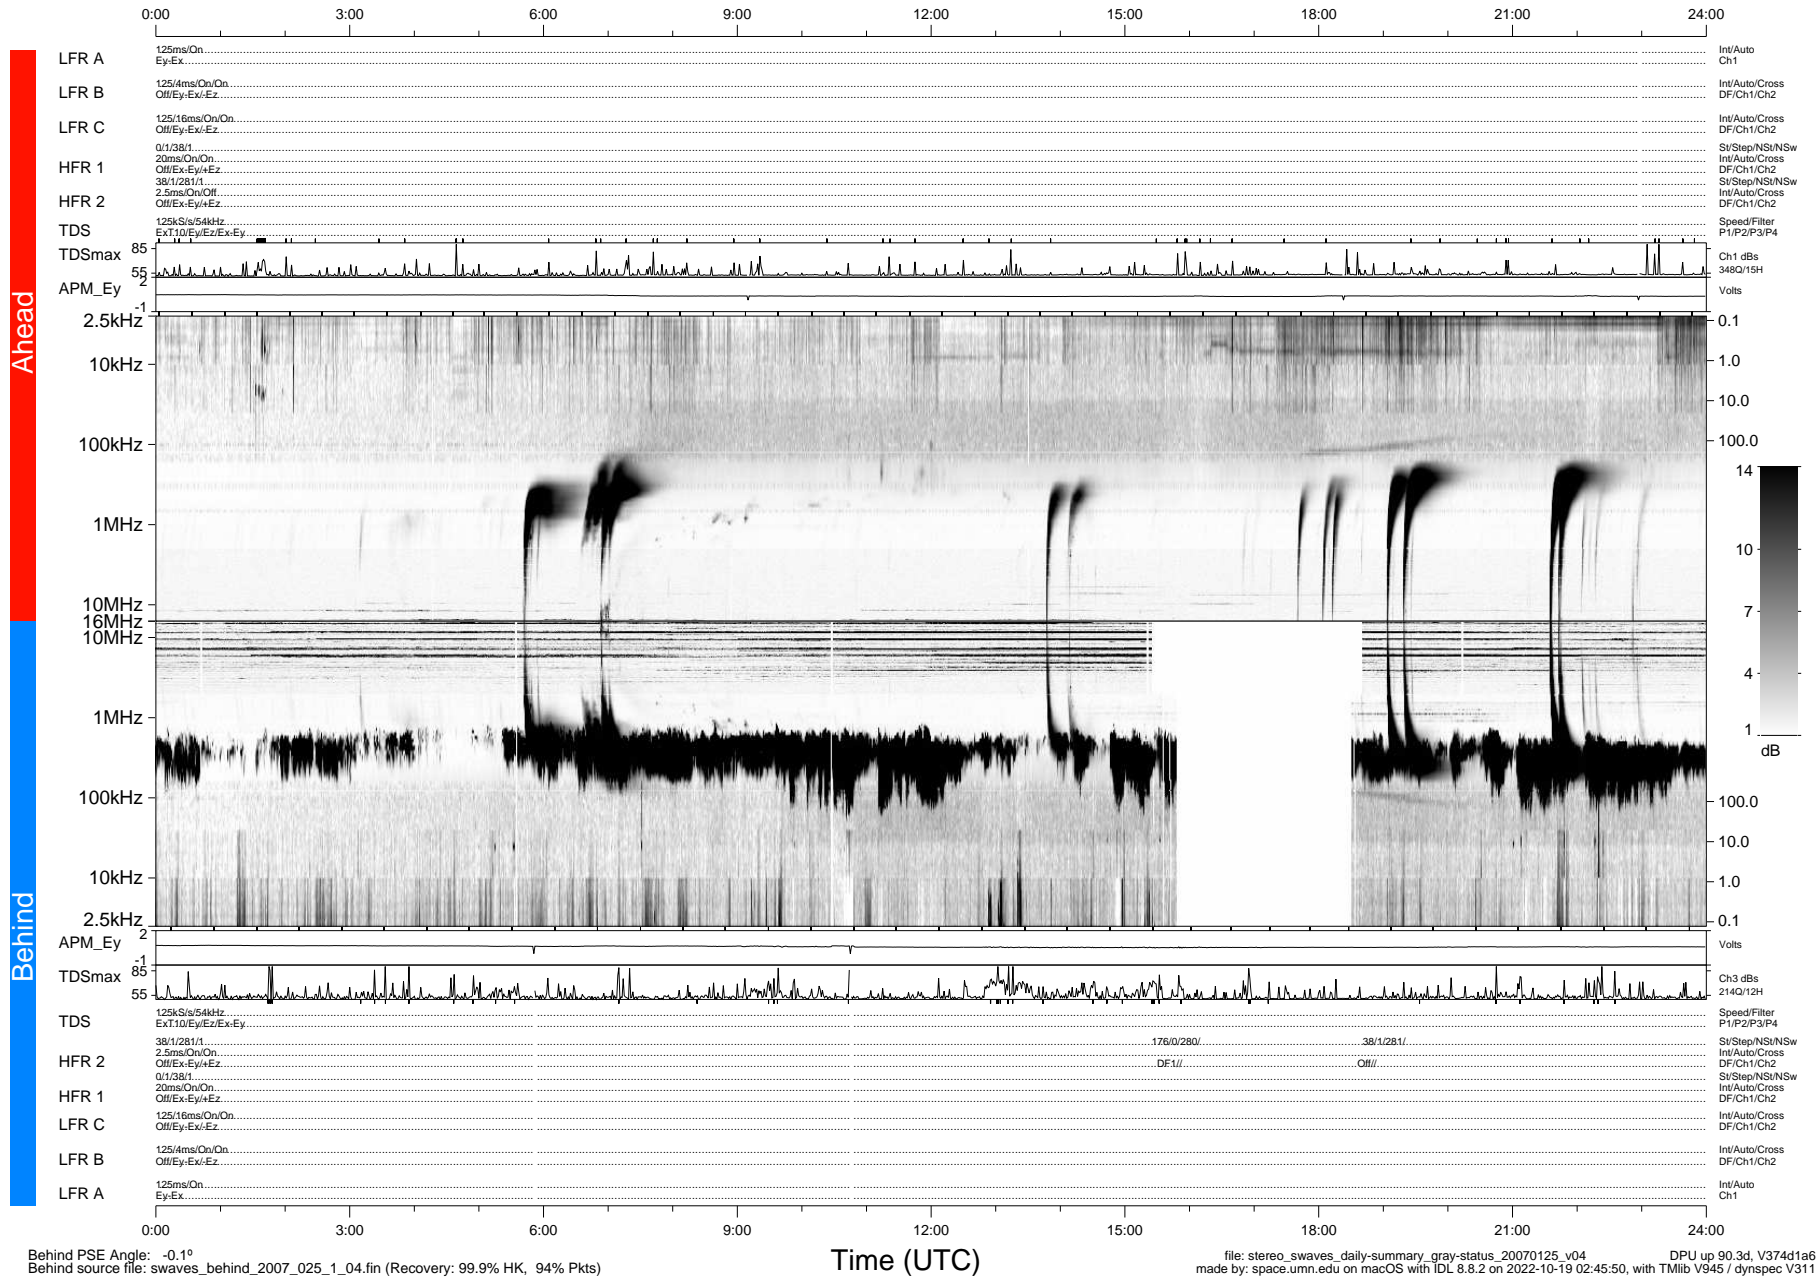

STEREO/WAVES Daily Summary - 25-Jan-2007 (DOY 025)

Ahead source file: swaves_ahead_2007_025_1_07.fin (Recovery: 99.8% HK, 110% Pkts)
Ahead PSE Angle: 0.4°

DPU up 80.2d, V374d1

Behind PSE Angle: -0.1°
Behind source file: swaves_behind_2007_025_1_04.fin (Recovery: 99.9% HK, 94% Pkts)

Time (UTC)