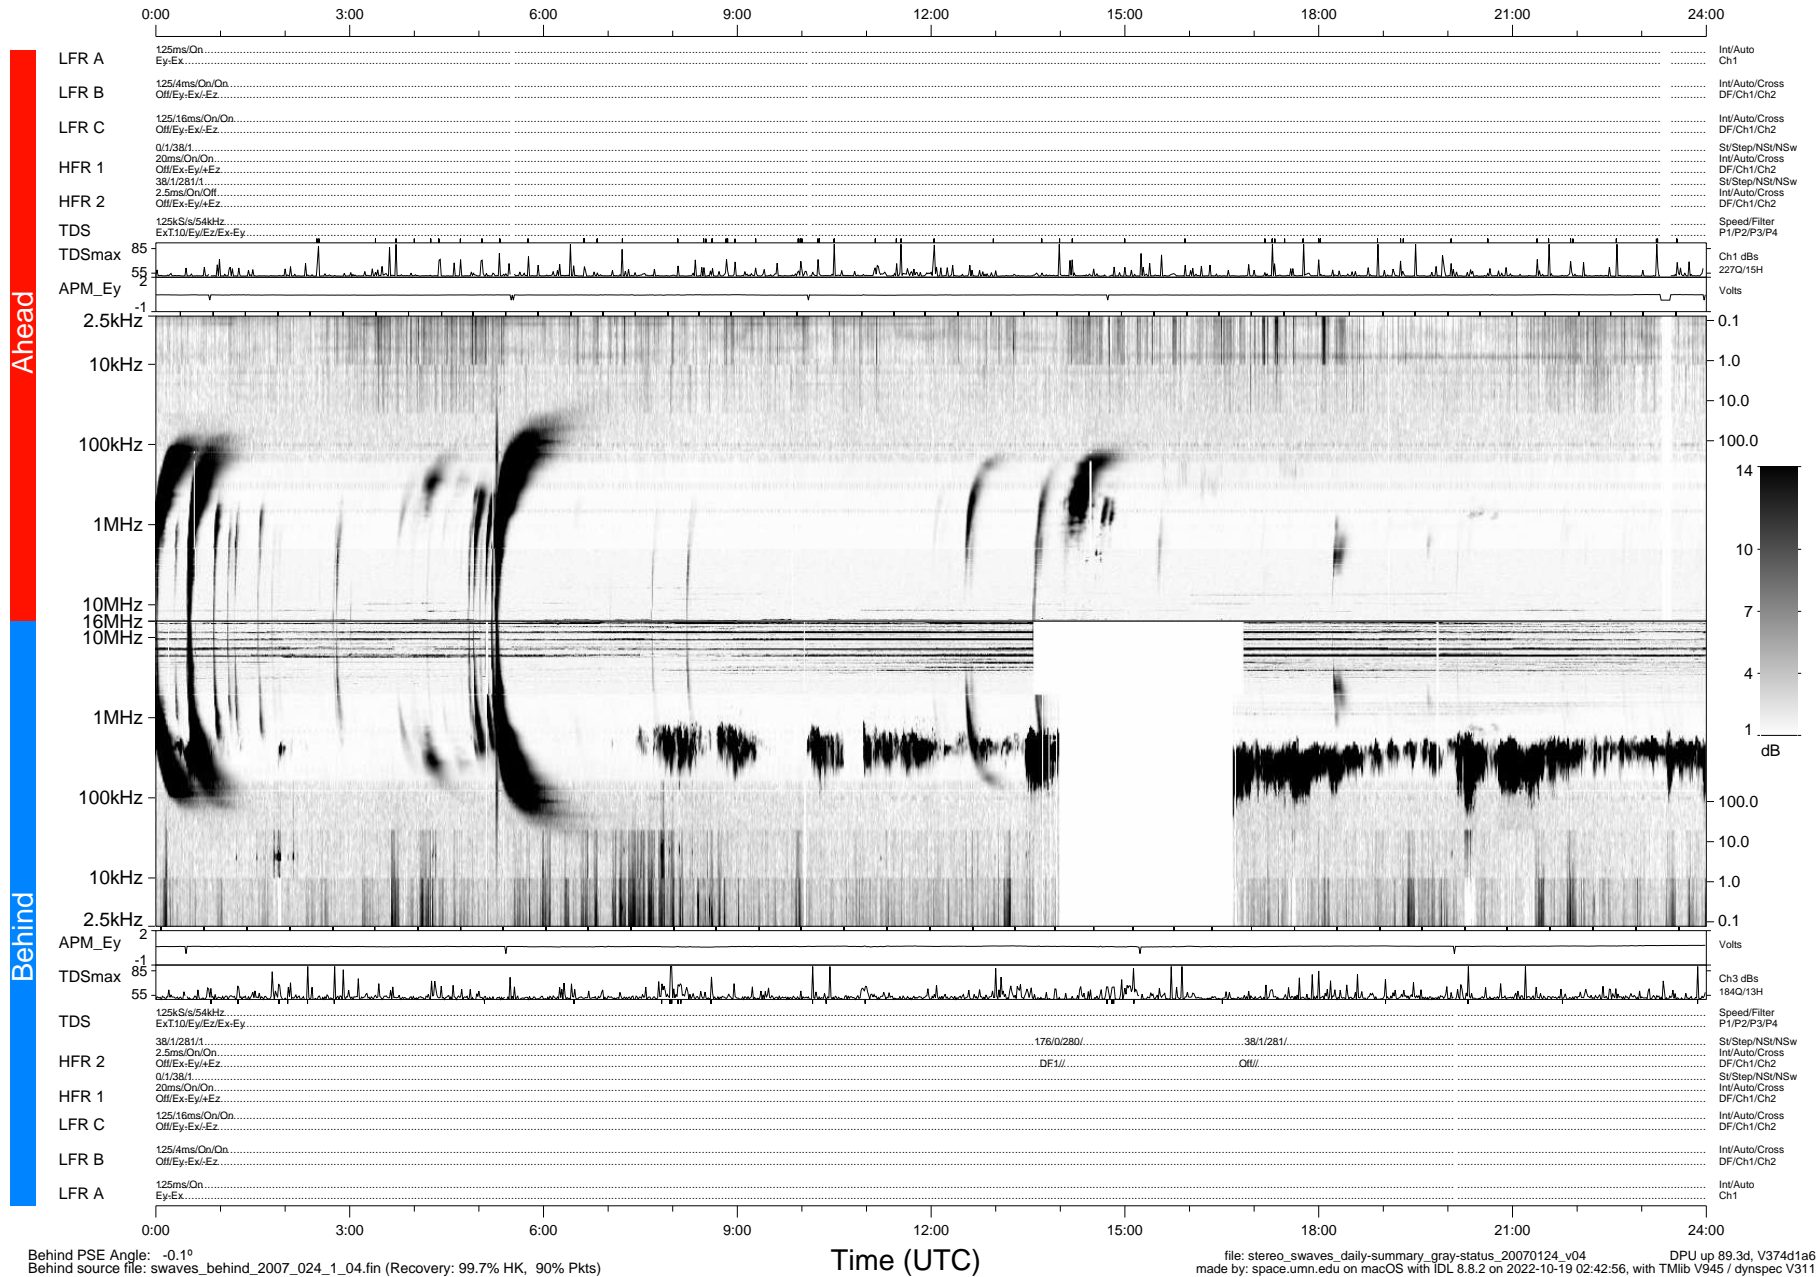

STEREO/WAVES Daily Summary - 24-Jan-2007 (DOY 024)

Ahead source file: swaves_ahead_2007_024_1_06.fin (Recovery: 99.0% HK, 92% Pkts)
Ahead PSE Angle: 0.4°

DPU up 79.2d, V374d1

Behind PSE Angle: -0.1°
Behind source file: swaves_behind_2007_024_1_04.fin (Recovery: 99.7% HK, 90% Pkts)

Time (UTC)