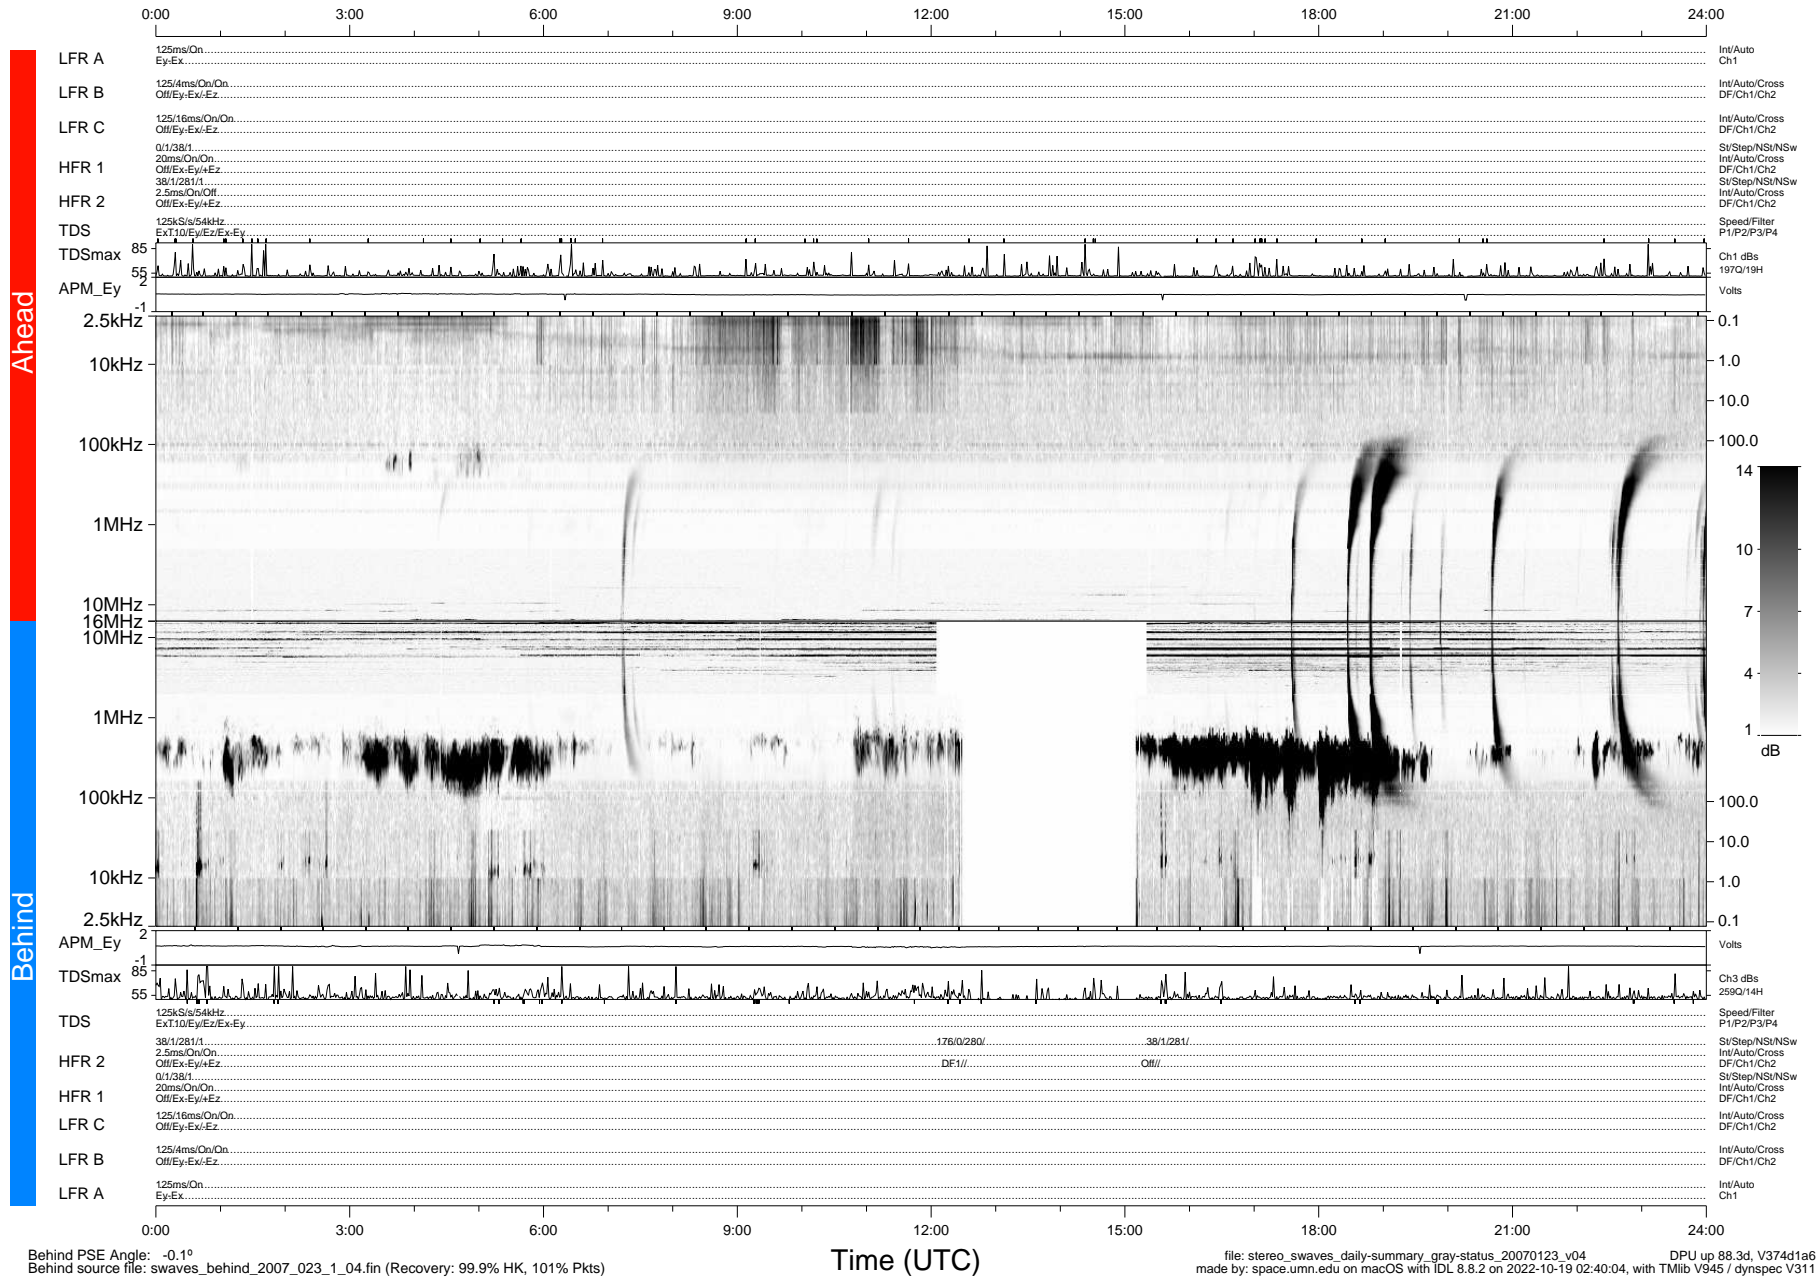

STEREO/WAVES Daily Summary - 23-Jan-2007 (DOY 023)

Ahead source file: swaves_ahead_2007_023_1_06.fin (Recovery: 99.7% HK, 88% Pkts)
Ahead PSE Angle: 0.3°

DPU up 78.2d, V374d1

Behind PSE Angle: -0.1°
Behind source file: swaves_behind_2007_023_1_04.fin (Recovery: 99.9% HK, 101% Pkts)