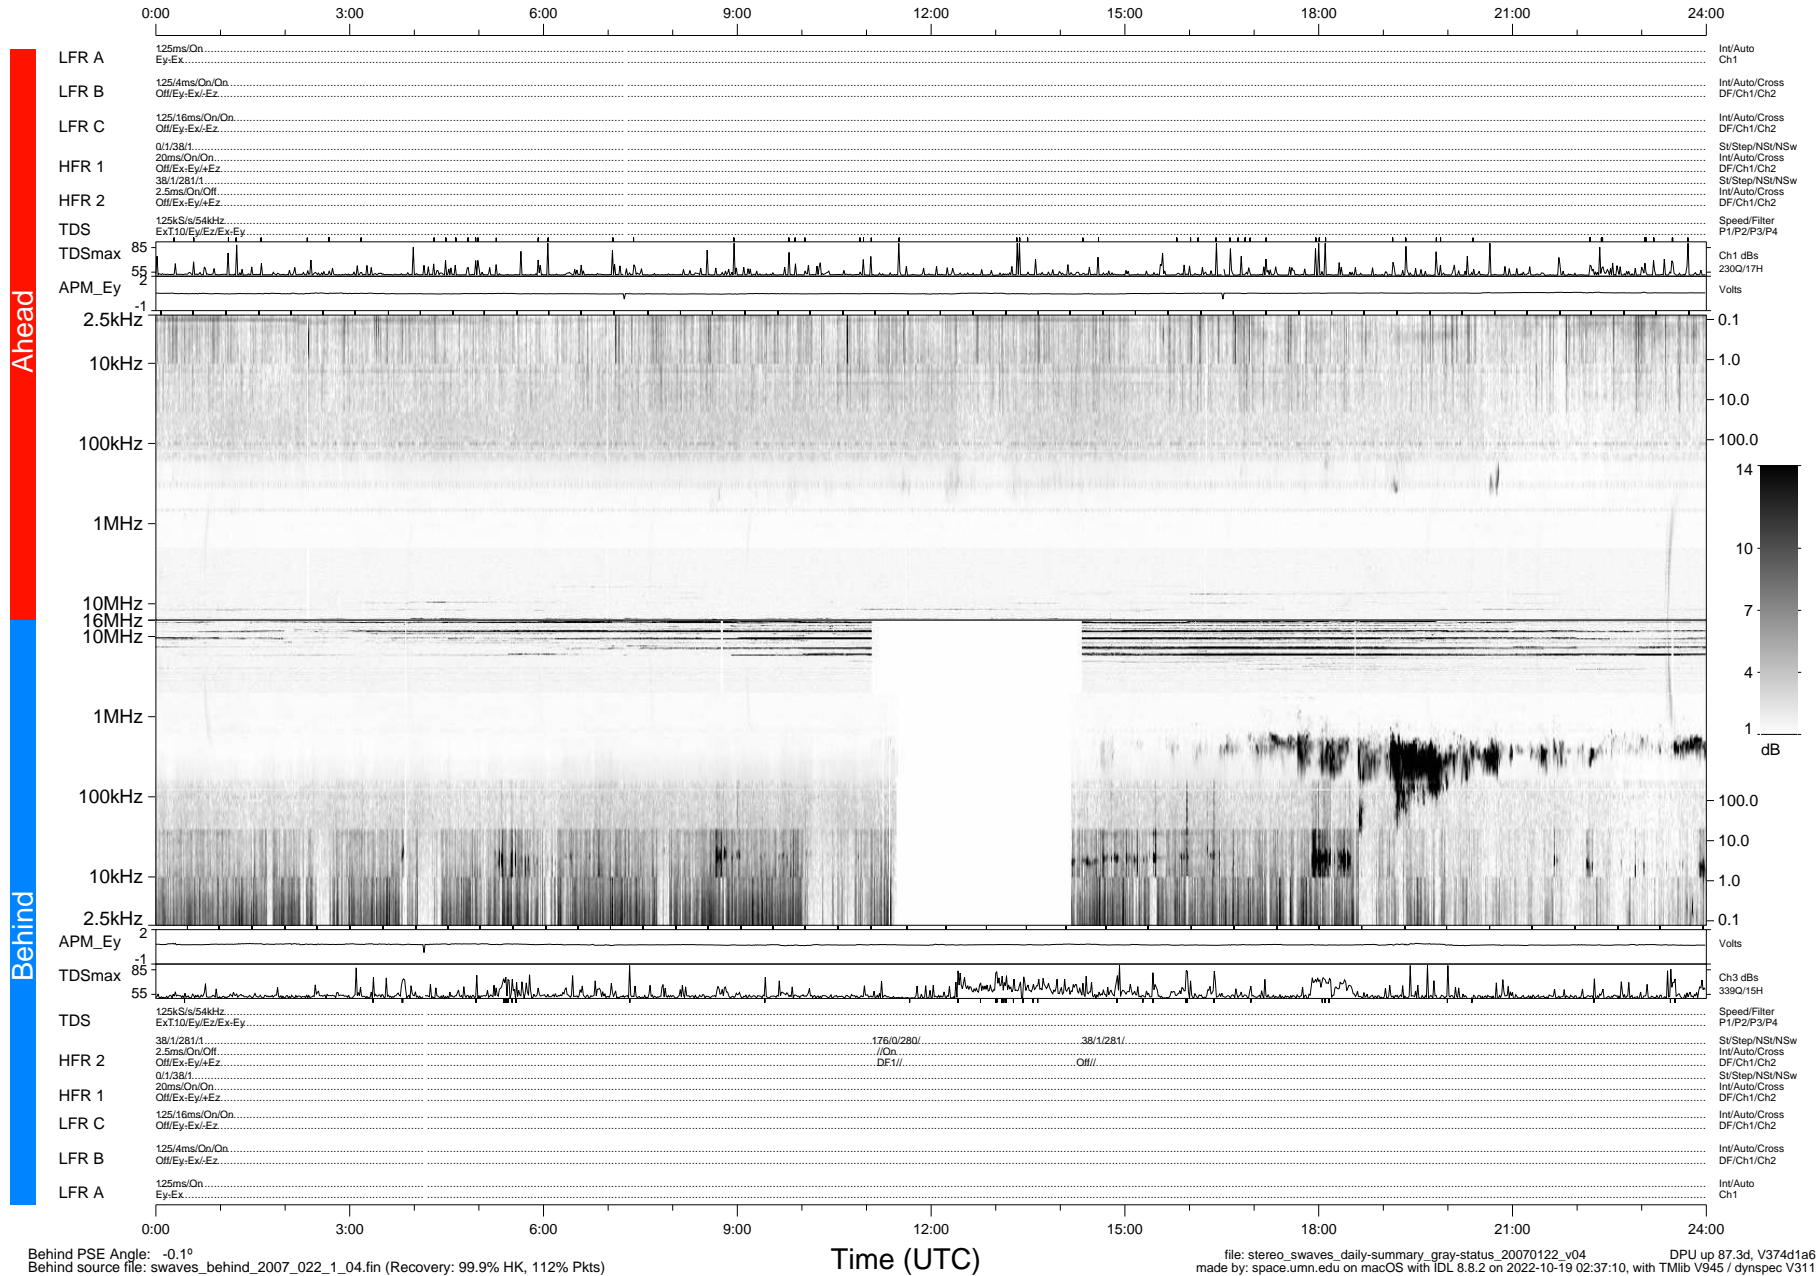

STEREO/WAVES Daily Summary - 22-Jan-2007 (DOY 022)

Ahead source file: swaves_ahead_2007_022_1_05.fin (Recovery: 99.9% HK, 93% Pkts)
Ahead PSE Angle: 0.3°

DPU up 77.2d, V374d1

Behind PSE Angle: -0.1°
Behind source file: swaves_behind_2007_022_1_04.fin (Recovery: 99.9% HK, 112% Pkts)

Time (UTC)