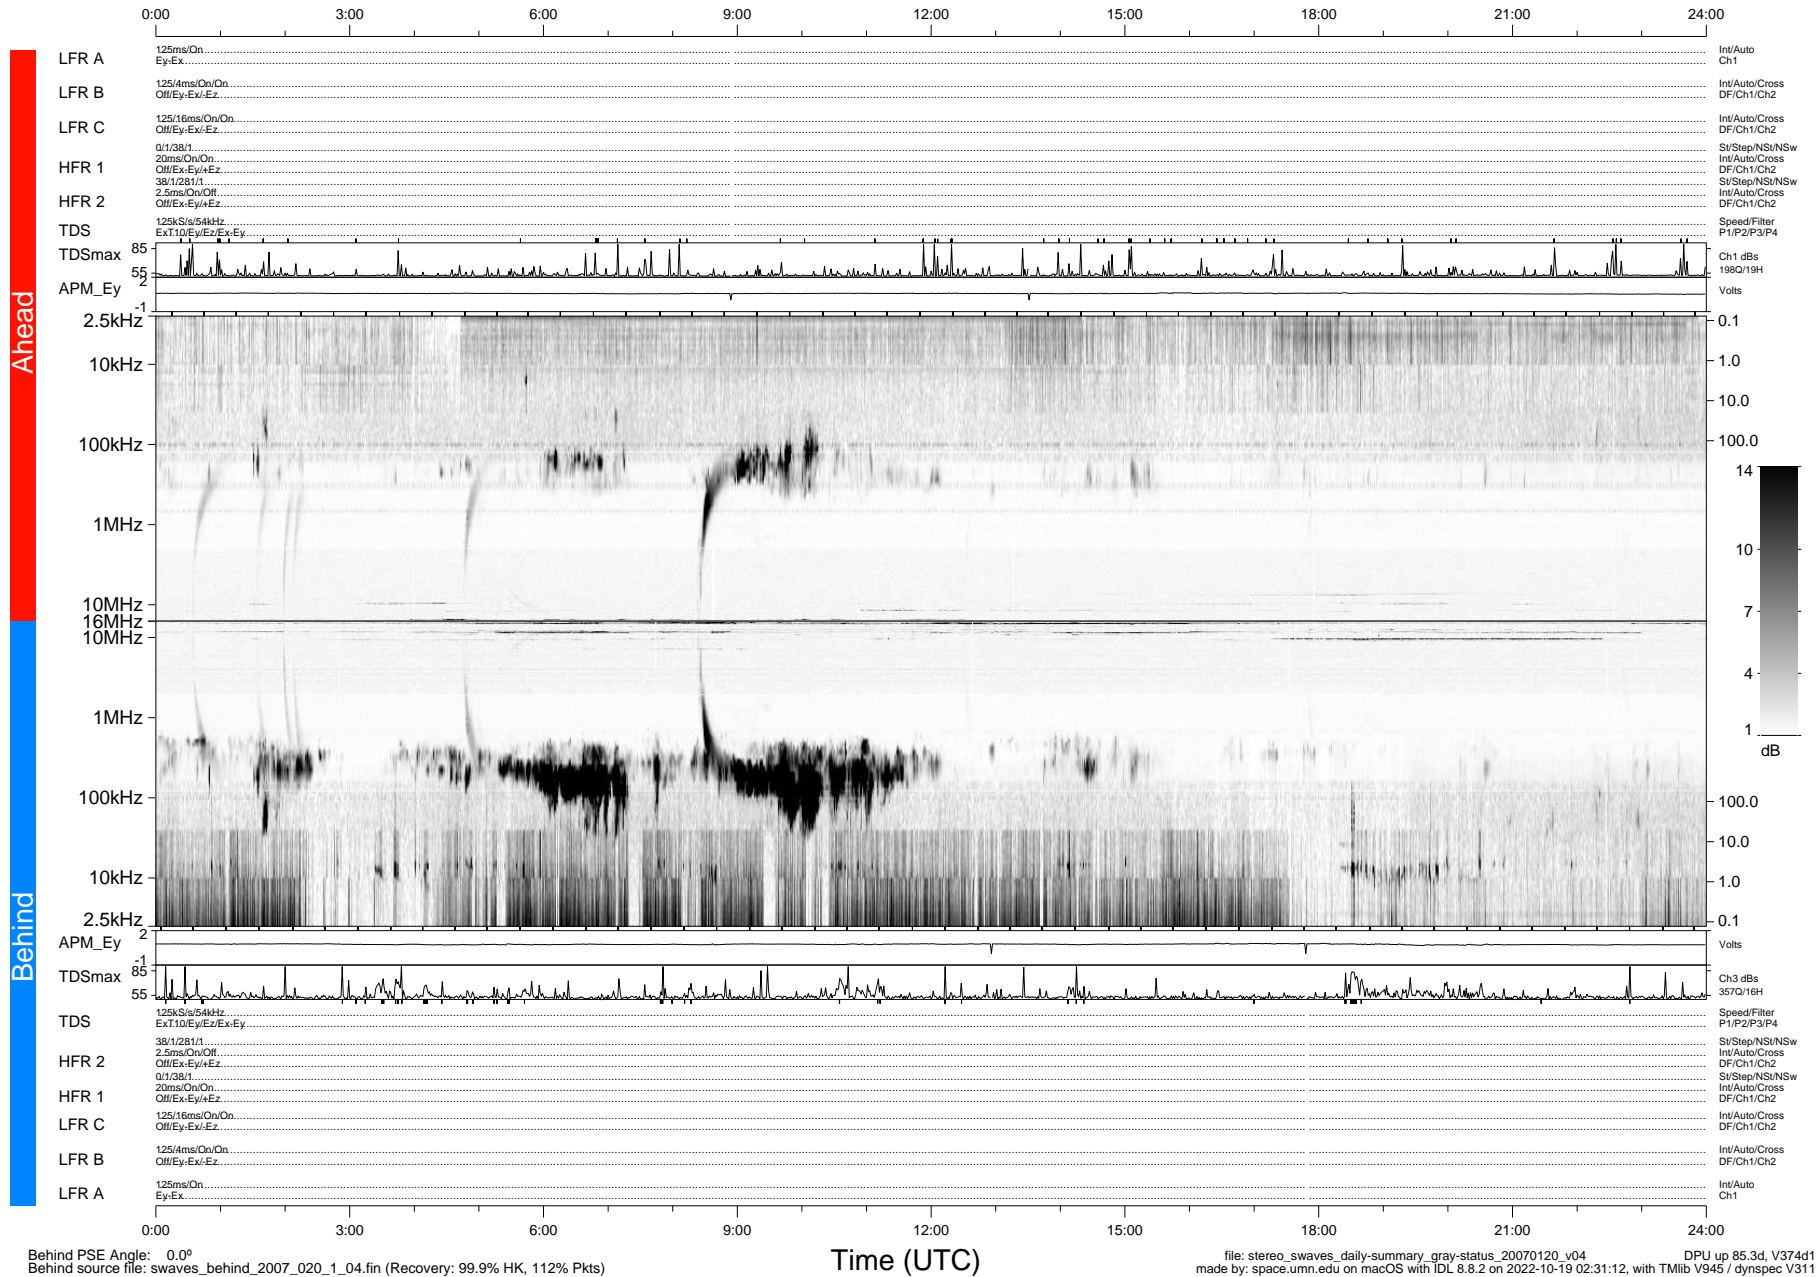

STEREO/WAVES Daily Summary - 20-Jan-2007 (DOY 020)

Ahead source file: swaves_ahead_2007_020_1_04.fin (Recovery: 99.9% HK, 89% Pkts)
 Ahead PSE Angle: 0.4°

DPU up 75.2d, V374d1

Behind PSE Angle: 0.0°
 Behind source file: swaves_behind_2007_020_1_04.fin (Recovery: 99.9% HK, 112% Pkts)

file: stereo_swaves_daily-summary_gray-status_20070120_v04 DPU up 85.3d, V374d1
 made by: space.umn.edu on macOS with IDL 8.8.2 on 2022-10-19 02:31:12, with Tlib V945 / dynspec V311