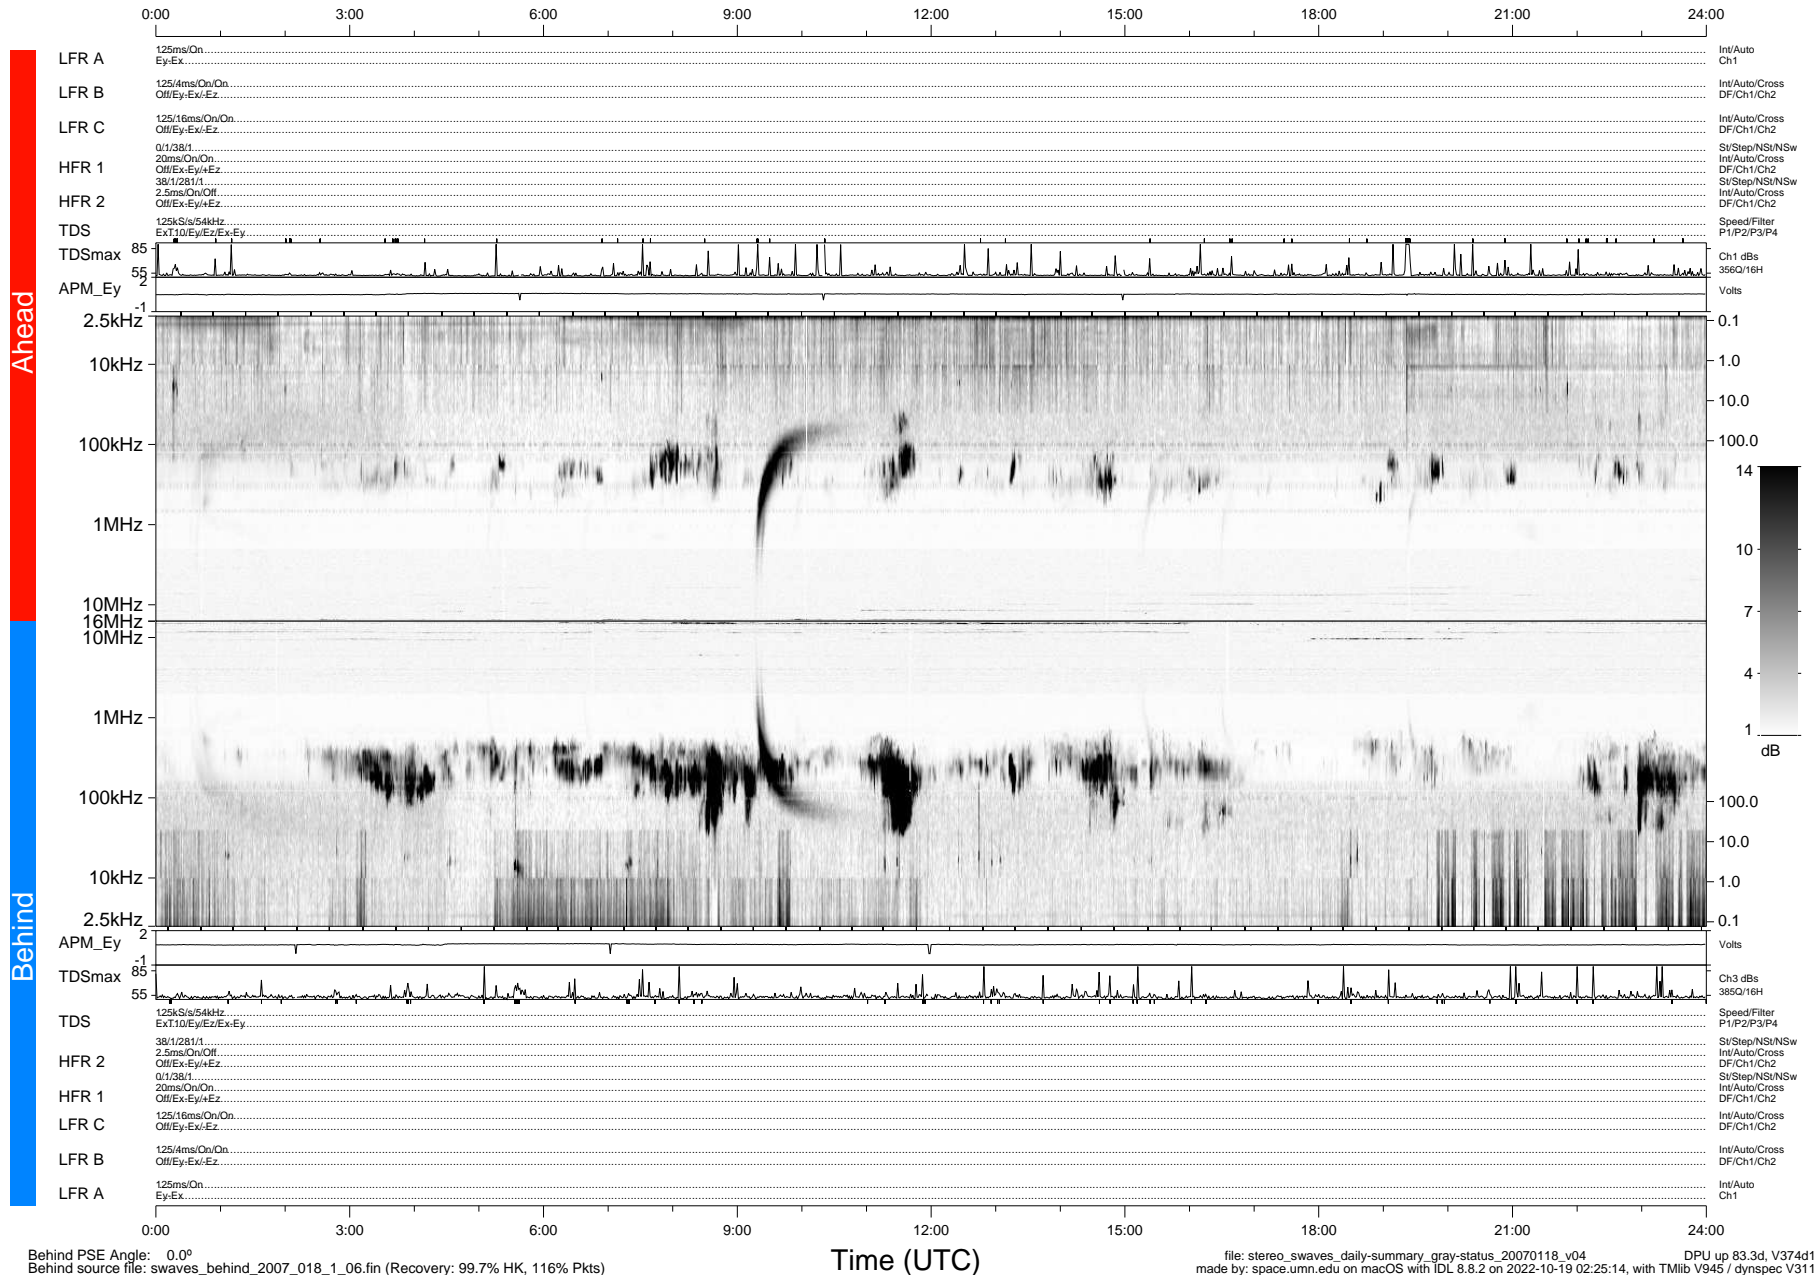

# STEREO/WAVES Daily Summary - 18-Jan-2007 (DOY 018)

Ahead source file: swaves\_ahead\_2007\_018\_1\_04.fin (Recovery: 99.8% HK, 111% Pkts)  
 Ahead PSE Angle: 0.3°

DPU up 73.2d, V374d1

Behind PSE Angle: 0.0°  
 Behind source file: swaves\_behind\_2007\_018\_1\_06.fin (Recovery: 99.7% HK, 116% Pkts)

Time (UTC)

file: stereo\_swaves\_daily-summary\_gray-status\_20070118\_v04  
 made by: space.umn.edu on macOS with IDL 8.8.2 on 2022-10-19 02:25:14, with TMLib V945 / dynspec V311  
 DPU up 83.3d, V374d1