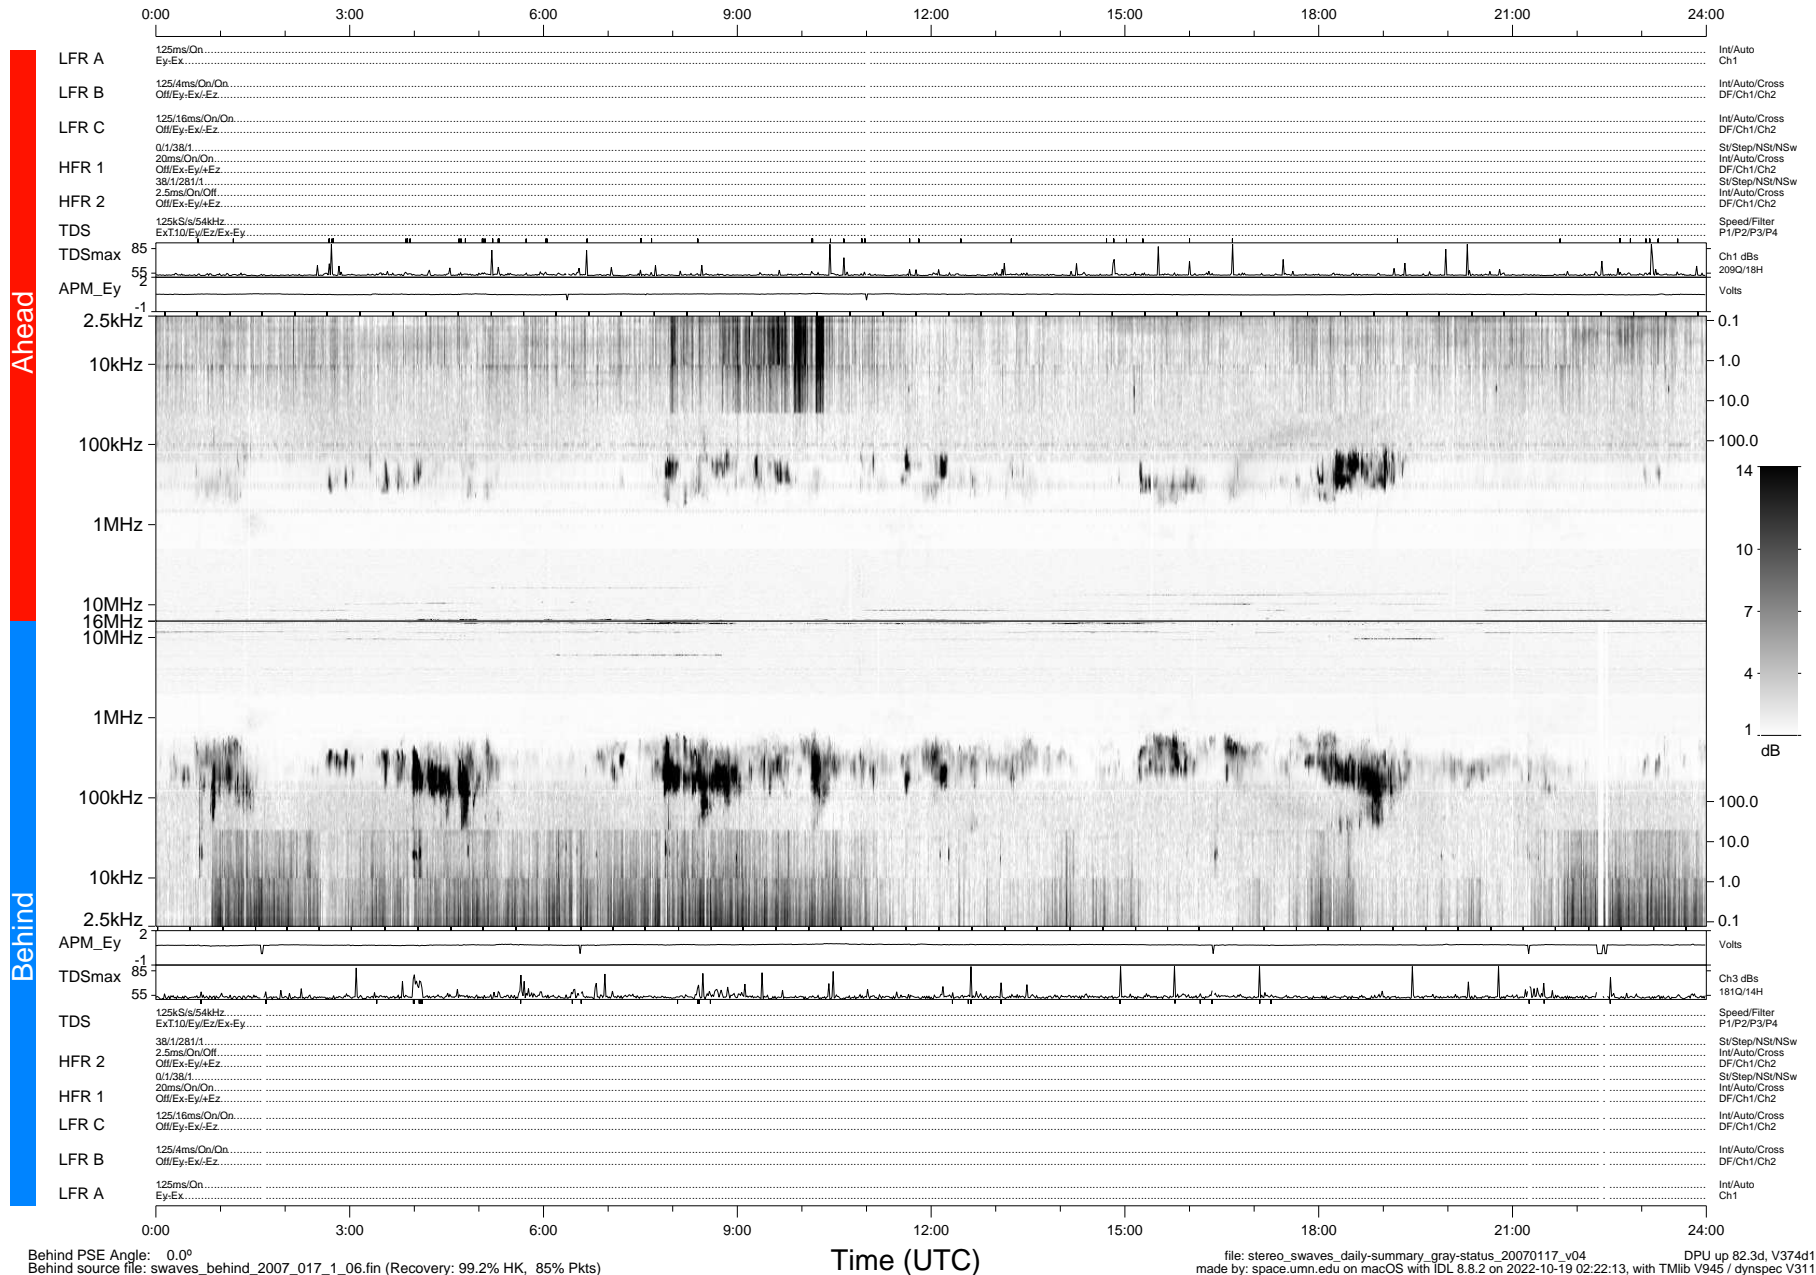

# STEREO/WAVES Daily Summary - 17-Jan-2007 (DOY 017)

Ahead source file: swaves\_ahead\_2007\_017\_1\_04.fin (Recovery: 99.9% HK, 91% Pkts)  
 Ahead PSE Angle: 0.3°

DPU up 72.2d, V374d1

Behind PSE Angle: 0.0°  
 Behind source file: swaves\_behind\_2007\_017\_1\_06.fin (Recovery: 99.2% HK, 85% Pkts)