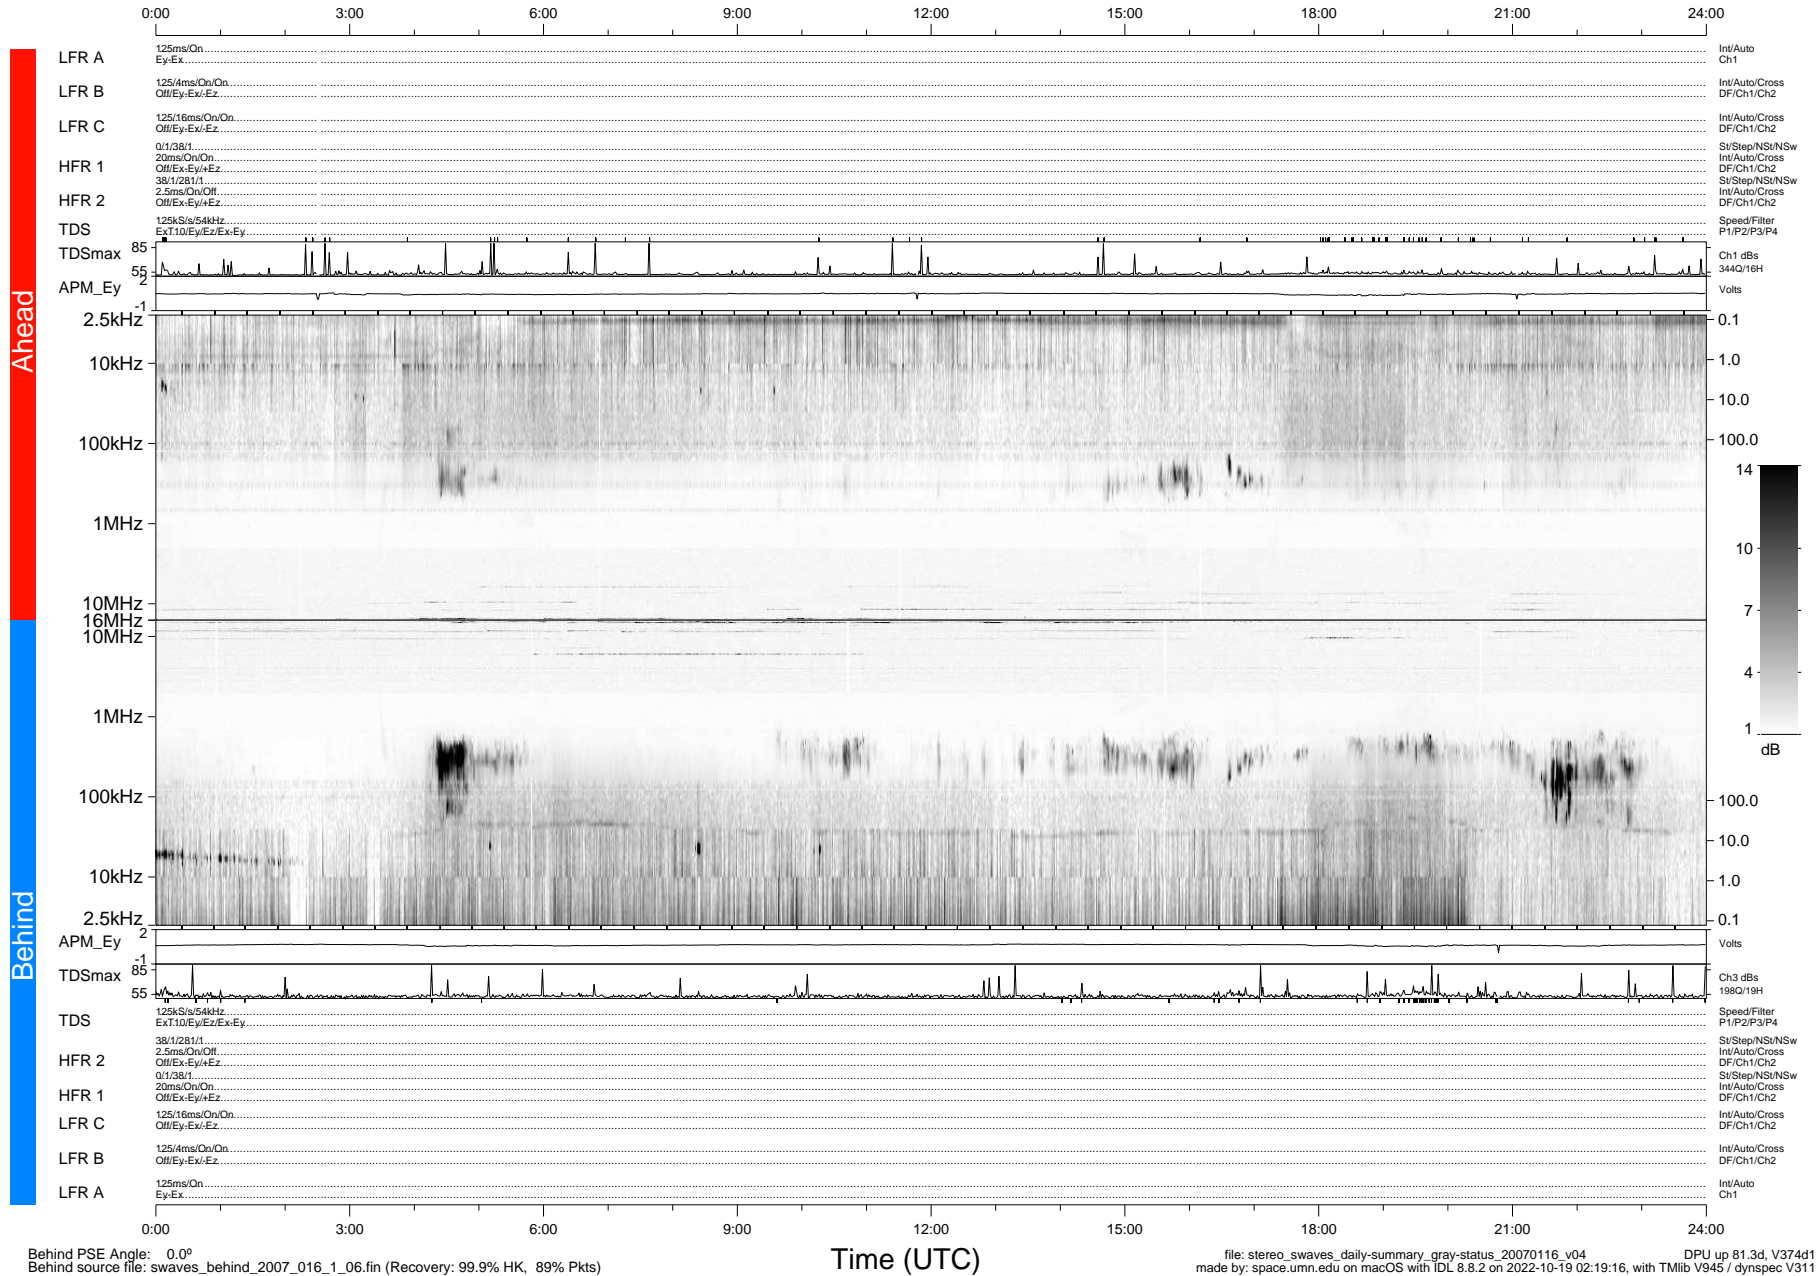

STEREO/WAVES Daily Summary - 16-Jan-2007 (DOY 016)

Ahead source file: swaves_ahead_2007_016_1_04.fin (Recovery: 99.7% HK, 110% Pkts)
Ahead PSE Angle: 0.2°

DPU up 71.2d, V374d1

Behind PSE Angle: 0.0°
Behind source file: swaves_behind_2007_016_1_06.fin (Recovery: 99.9% HK, 89% Pkts)