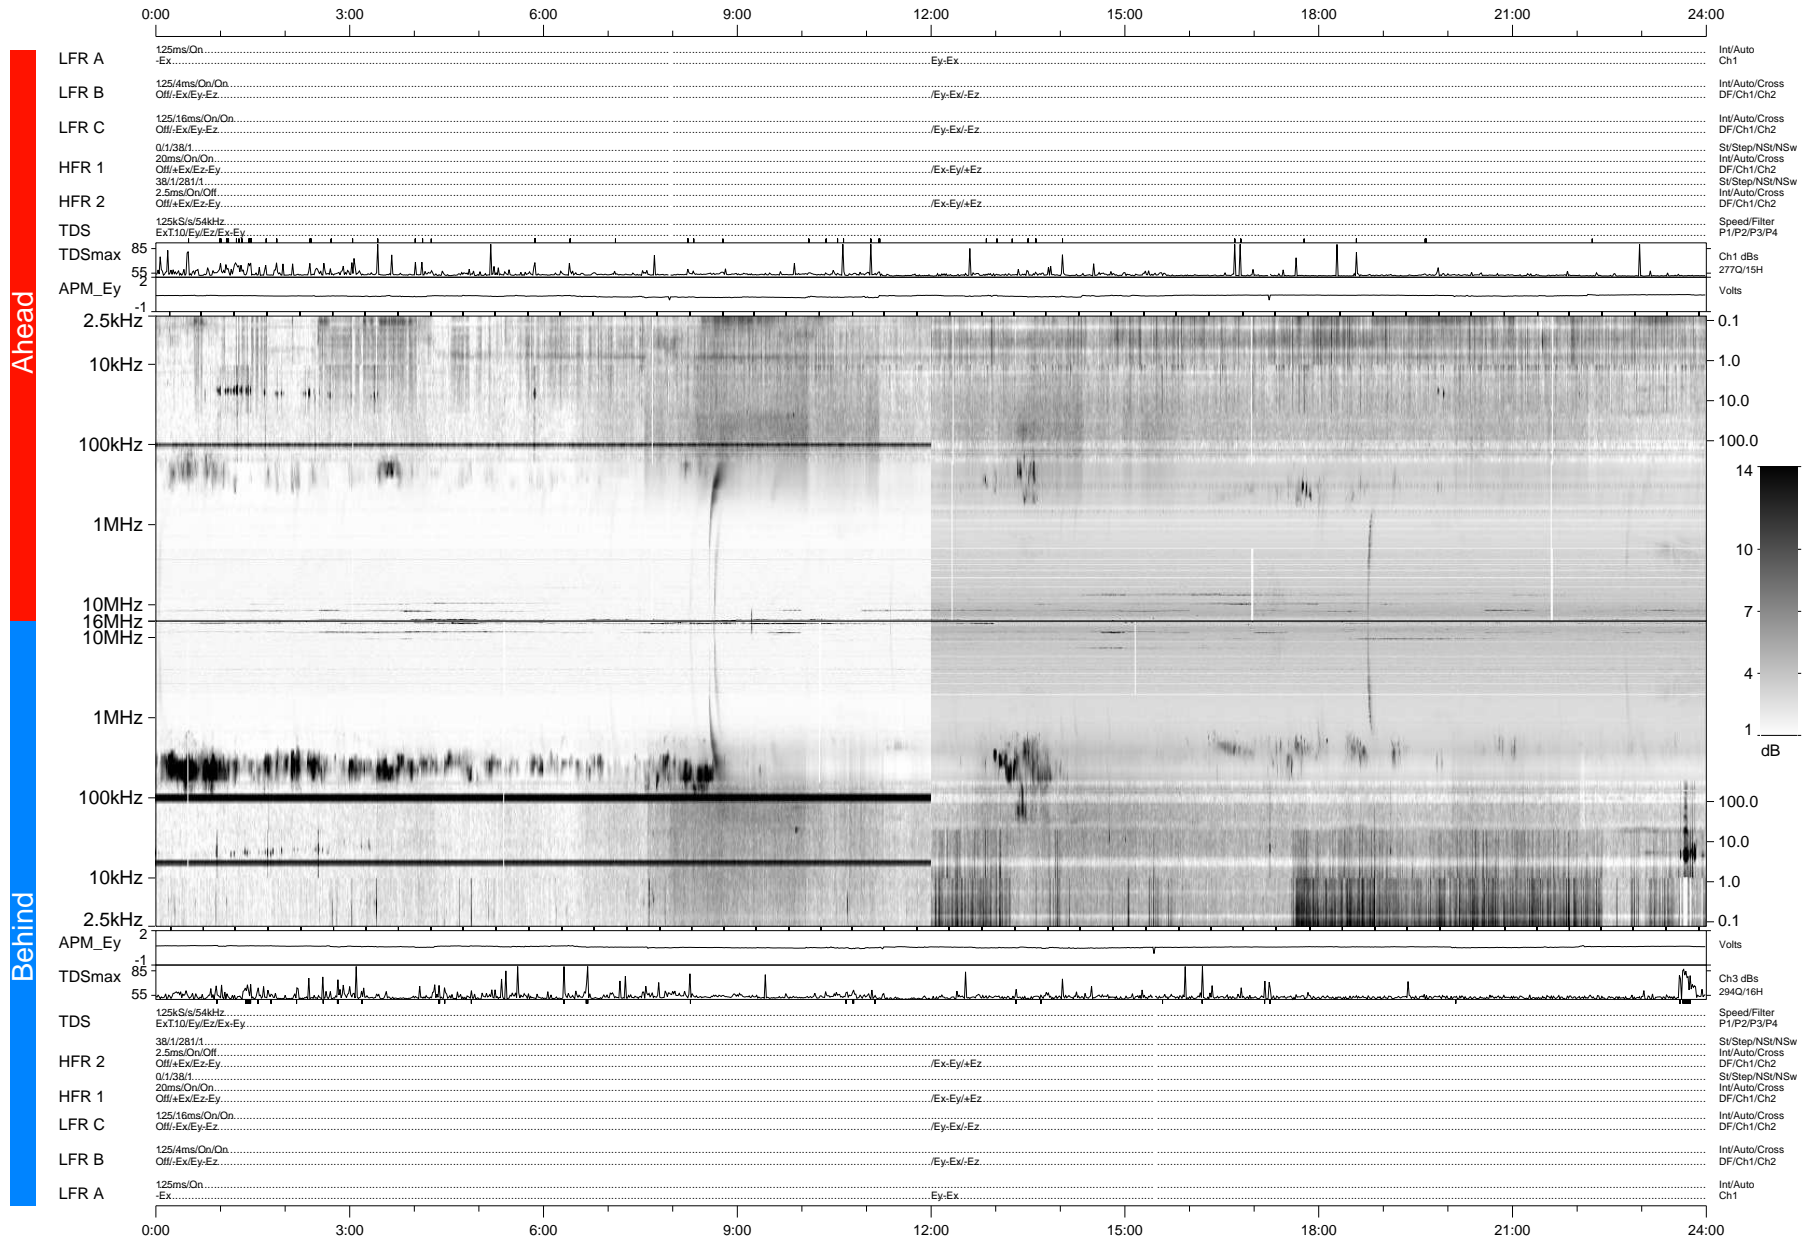

STEREO/WAVES Daily Summary - 15-Jan-2007 (DOY 015)

Ahead source file: swaves_ahead_2007_015_1_04.fin (Recovery: 99.9% HK, 100% Pkts)
 Ahead PSE Angle: 0.3°

DPU up 70.2d, V374d1a5

Behind PSE Angle: 0.1°
 Behind source file: swaves_behind_2007_015_1_05.fin (Recovery: 99.9% HK, 102% Pkts)

Time (UTC)

file: stereo_swaves_daily-summary_gray-status_20070115_v04
 made by: space.umn.edu on macOS with IDL 8.8.2 on 2022-10-19 02:16:16, with Tlib V945 / dynspec V311

DPU up 80.3d, V374d1a5