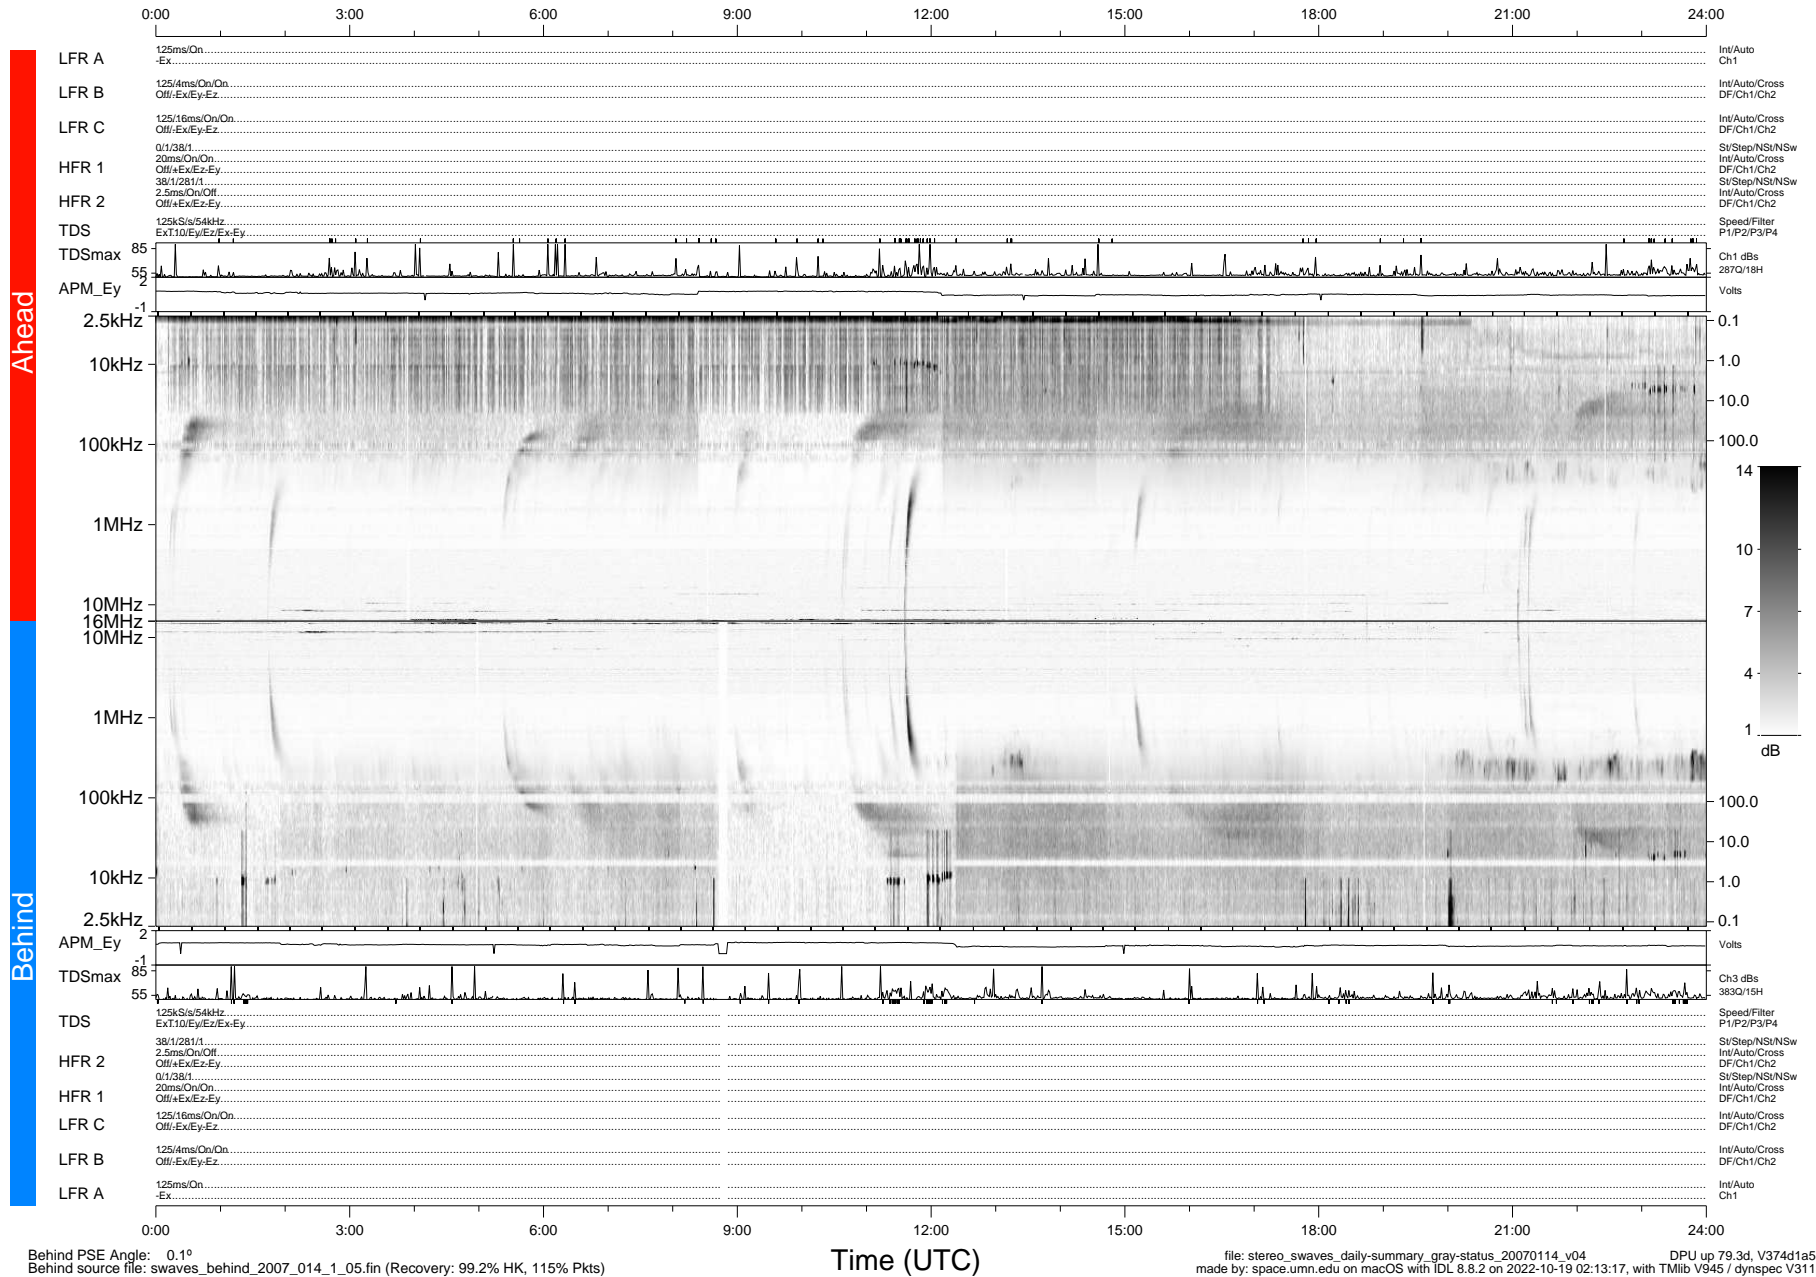

STEREO/WAVES Daily Summary - 14-Jan-2007 (DOY 014)

Ahead source file: swaves_ahead_2007_014_1_04.fin (Recovery: 99.8% HK, 102% Pkts)
Ahead PSE Angle: 0.3°

DPU up 69.2d, V374d1a5

Behind PSE Angle: 0.1°
Behind source file: swaves_behind_2007_014_1_05.fin (Recovery: 99.2% HK, 115% Pkts)

Time (UTC)