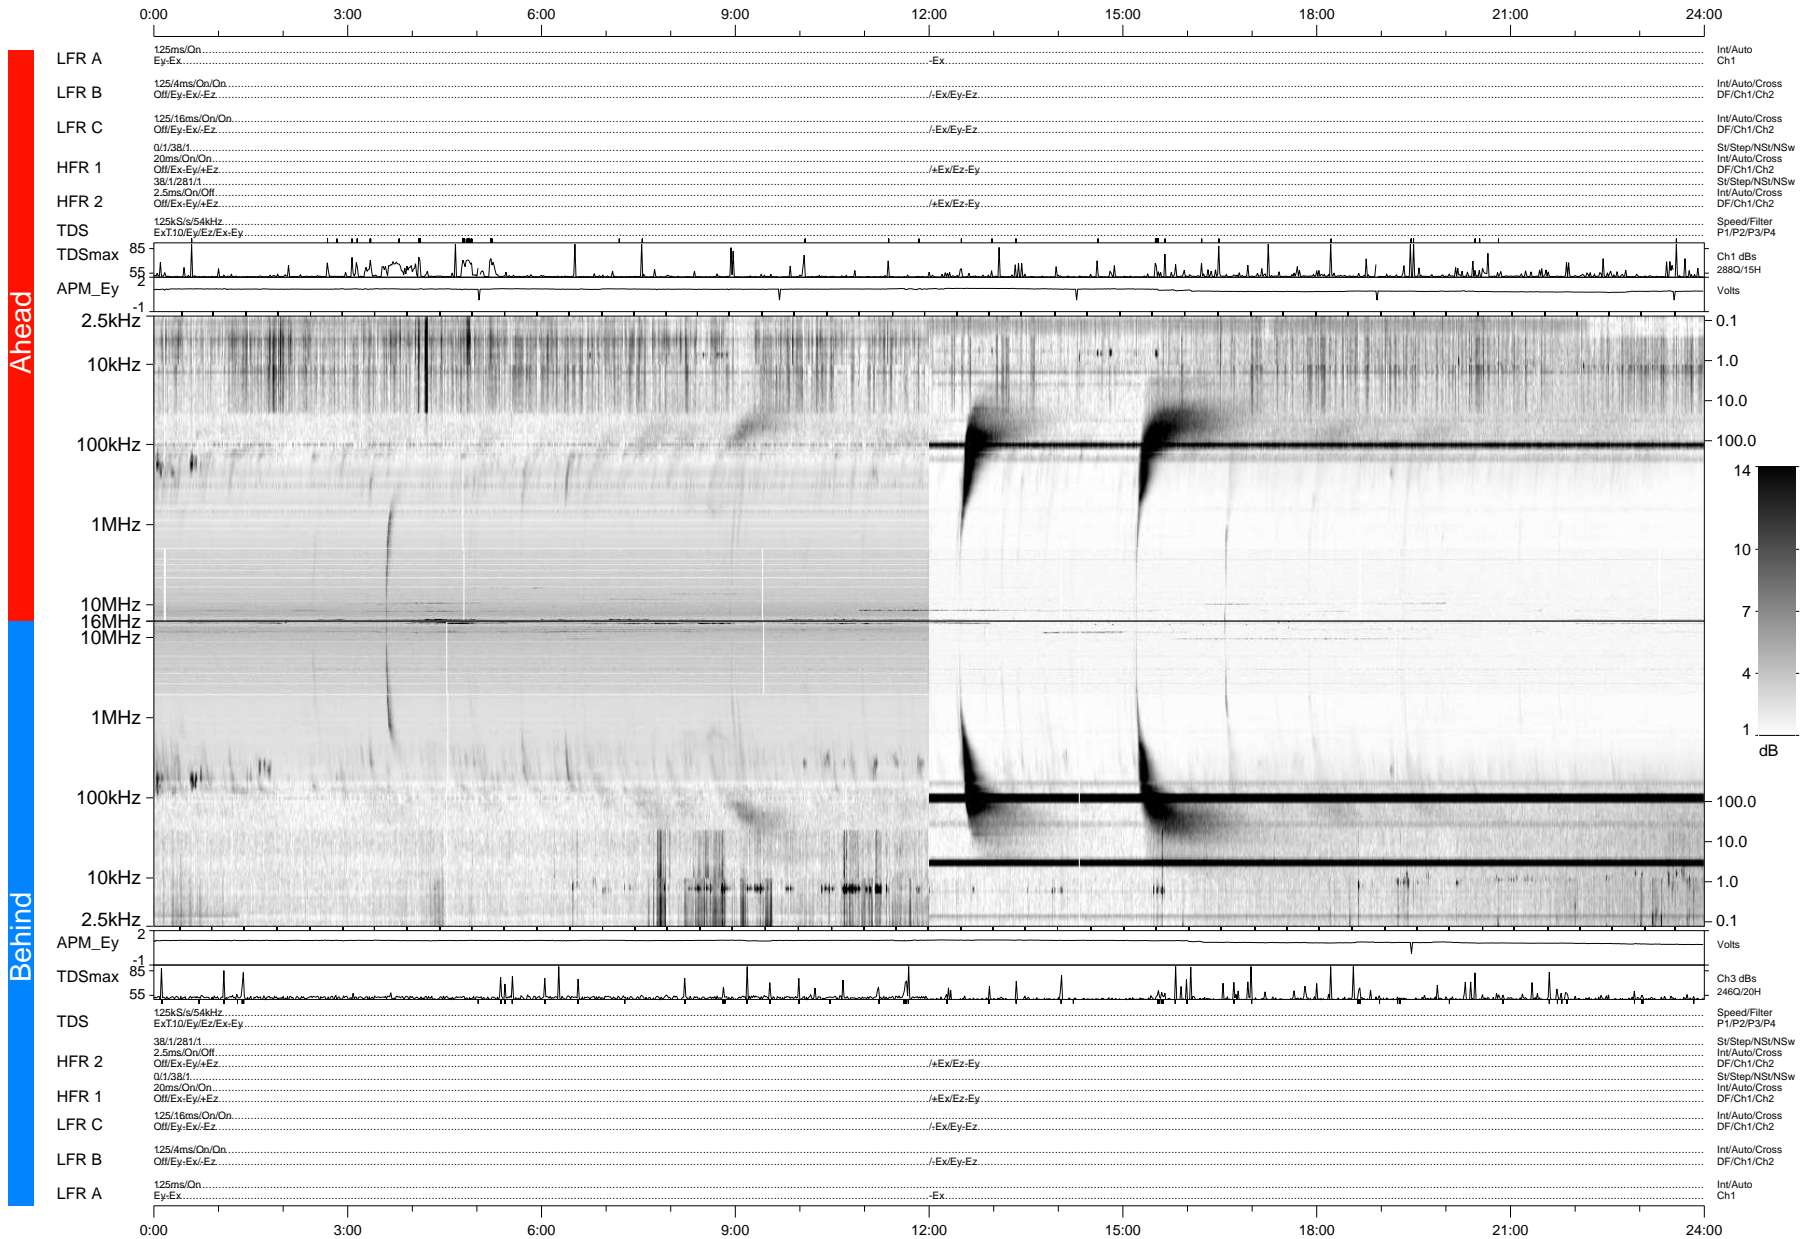

STEREO/WAVES Daily Summary - 13-Jan-2007 (DOY 013)

Ahead source file: swaves_ahead_2007_013_1_00.fin (Recovery: 99.7% HK, 101% Pkts)
 Ahead PSE Angle: 0.3°

DPU up 68.2d, V374d1a5

Behind PSE Angle: 0.1°
 Behind source file: swaves_behind_2007_013_1_20.fin (Recovery: 99.9% HK, 96% Pkts)

Time (UTC)

file: stereo_swaves_daily-summary_gray-status_20070113_v04 DPU up 78.3d, V374d1a5
 made by: space.umn.edu on macOS with IDL 8.8.2 on 2022-10-19 02:10:18, with Tlib V945 / dynspec V311