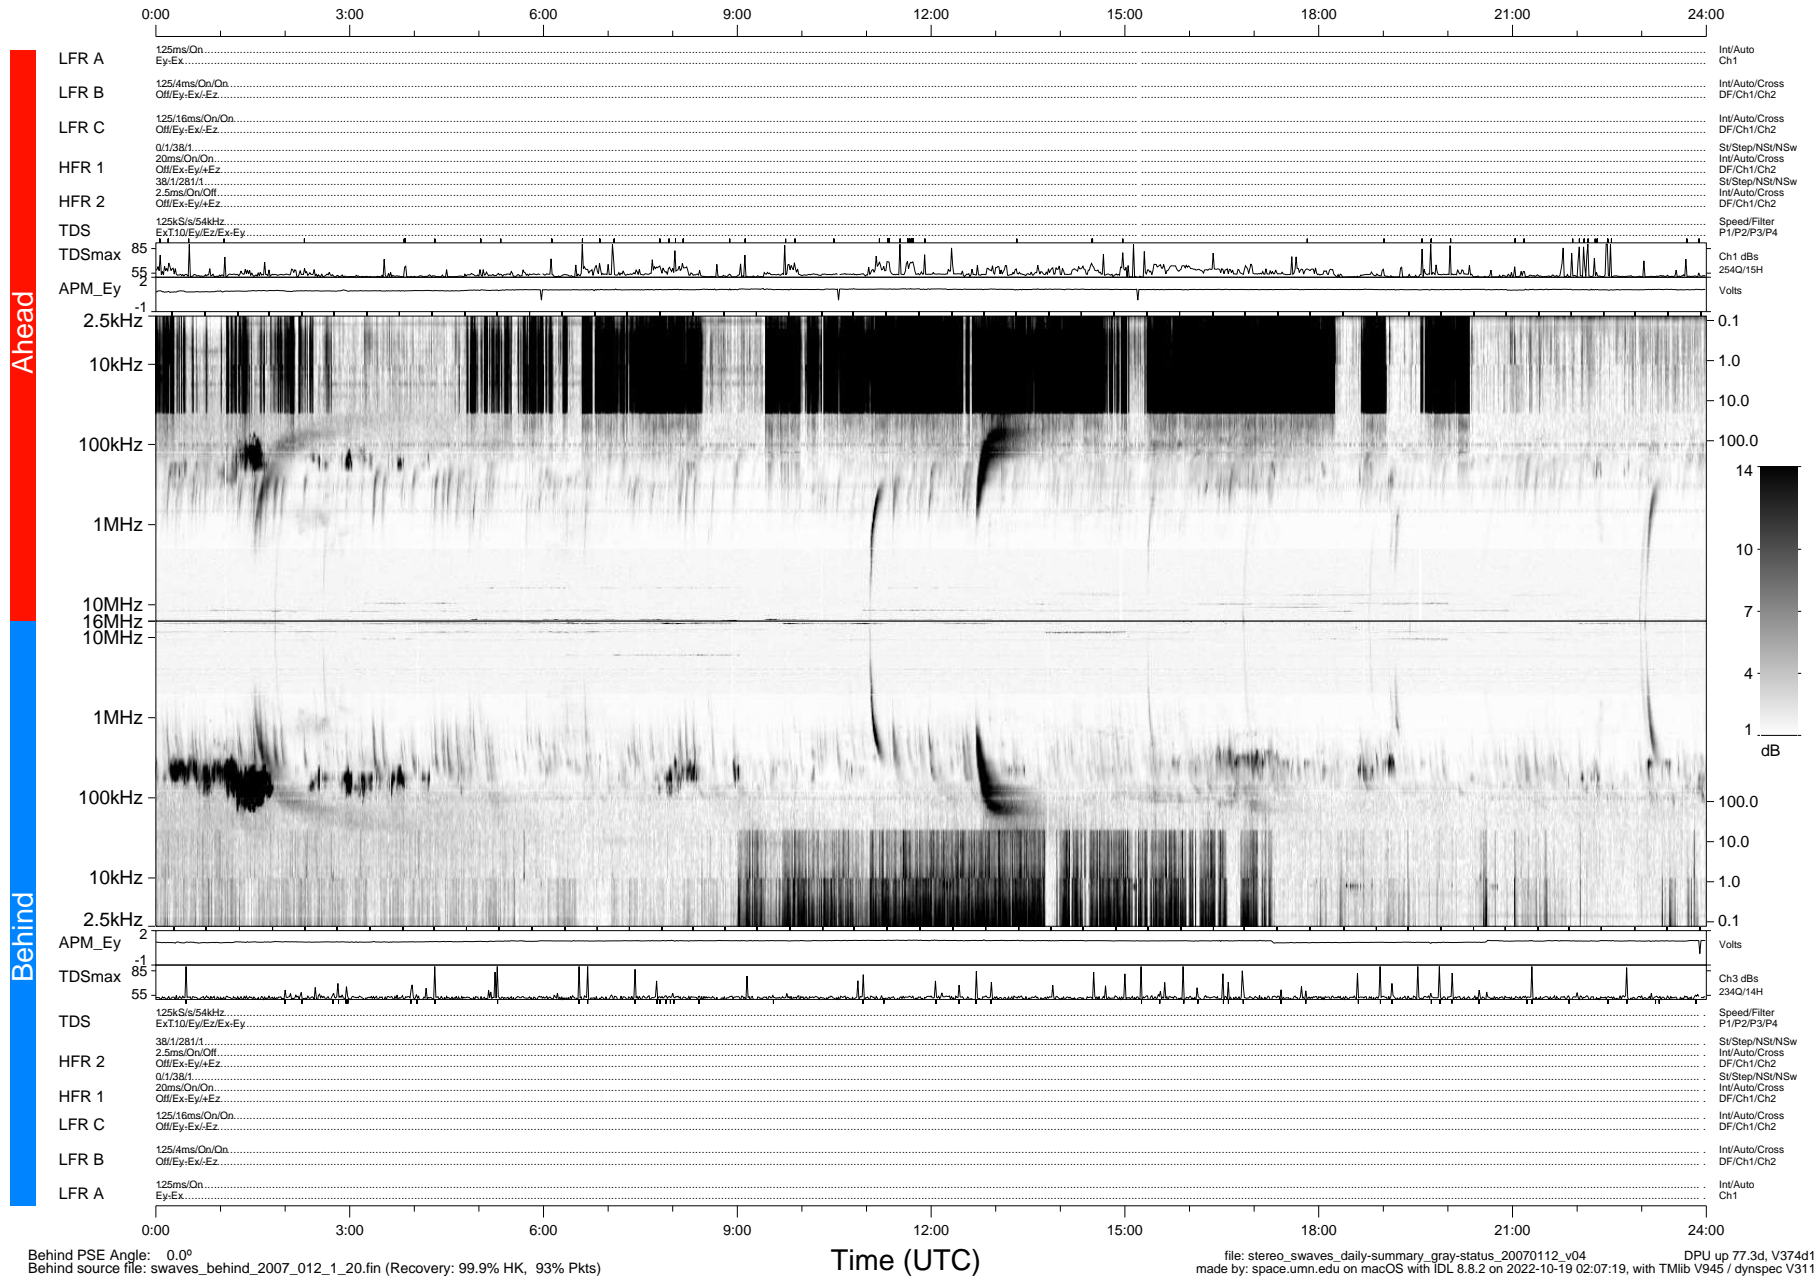

# STEREO/WAVES Daily Summary - 12-Jan-2007 (DOY 012)

Ahead source file: swaves\_ahead\_2007\_012\_1\_00.fin (Recovery: 99.9% HK, 97% Pkts)  
 Ahead PSE Angle: 0.2°

DPU up 67.2d, V374d1

Behind PSE Angle: 0.0°  
 Behind source file: swaves\_behind\_2007\_012\_1\_20.fin (Recovery: 99.9% HK, 93% Pkts)

Time (UTC)

file: stereo\_swaves\_daily-summary\_gray-status\_20070112\_v04 DPU up 77.3d, V374d1  
 made by: space.umn.edu on macOS with IDL 8.8.2 on 2022-10-19 02:07:19, with TMLib V945 / dynspec V311