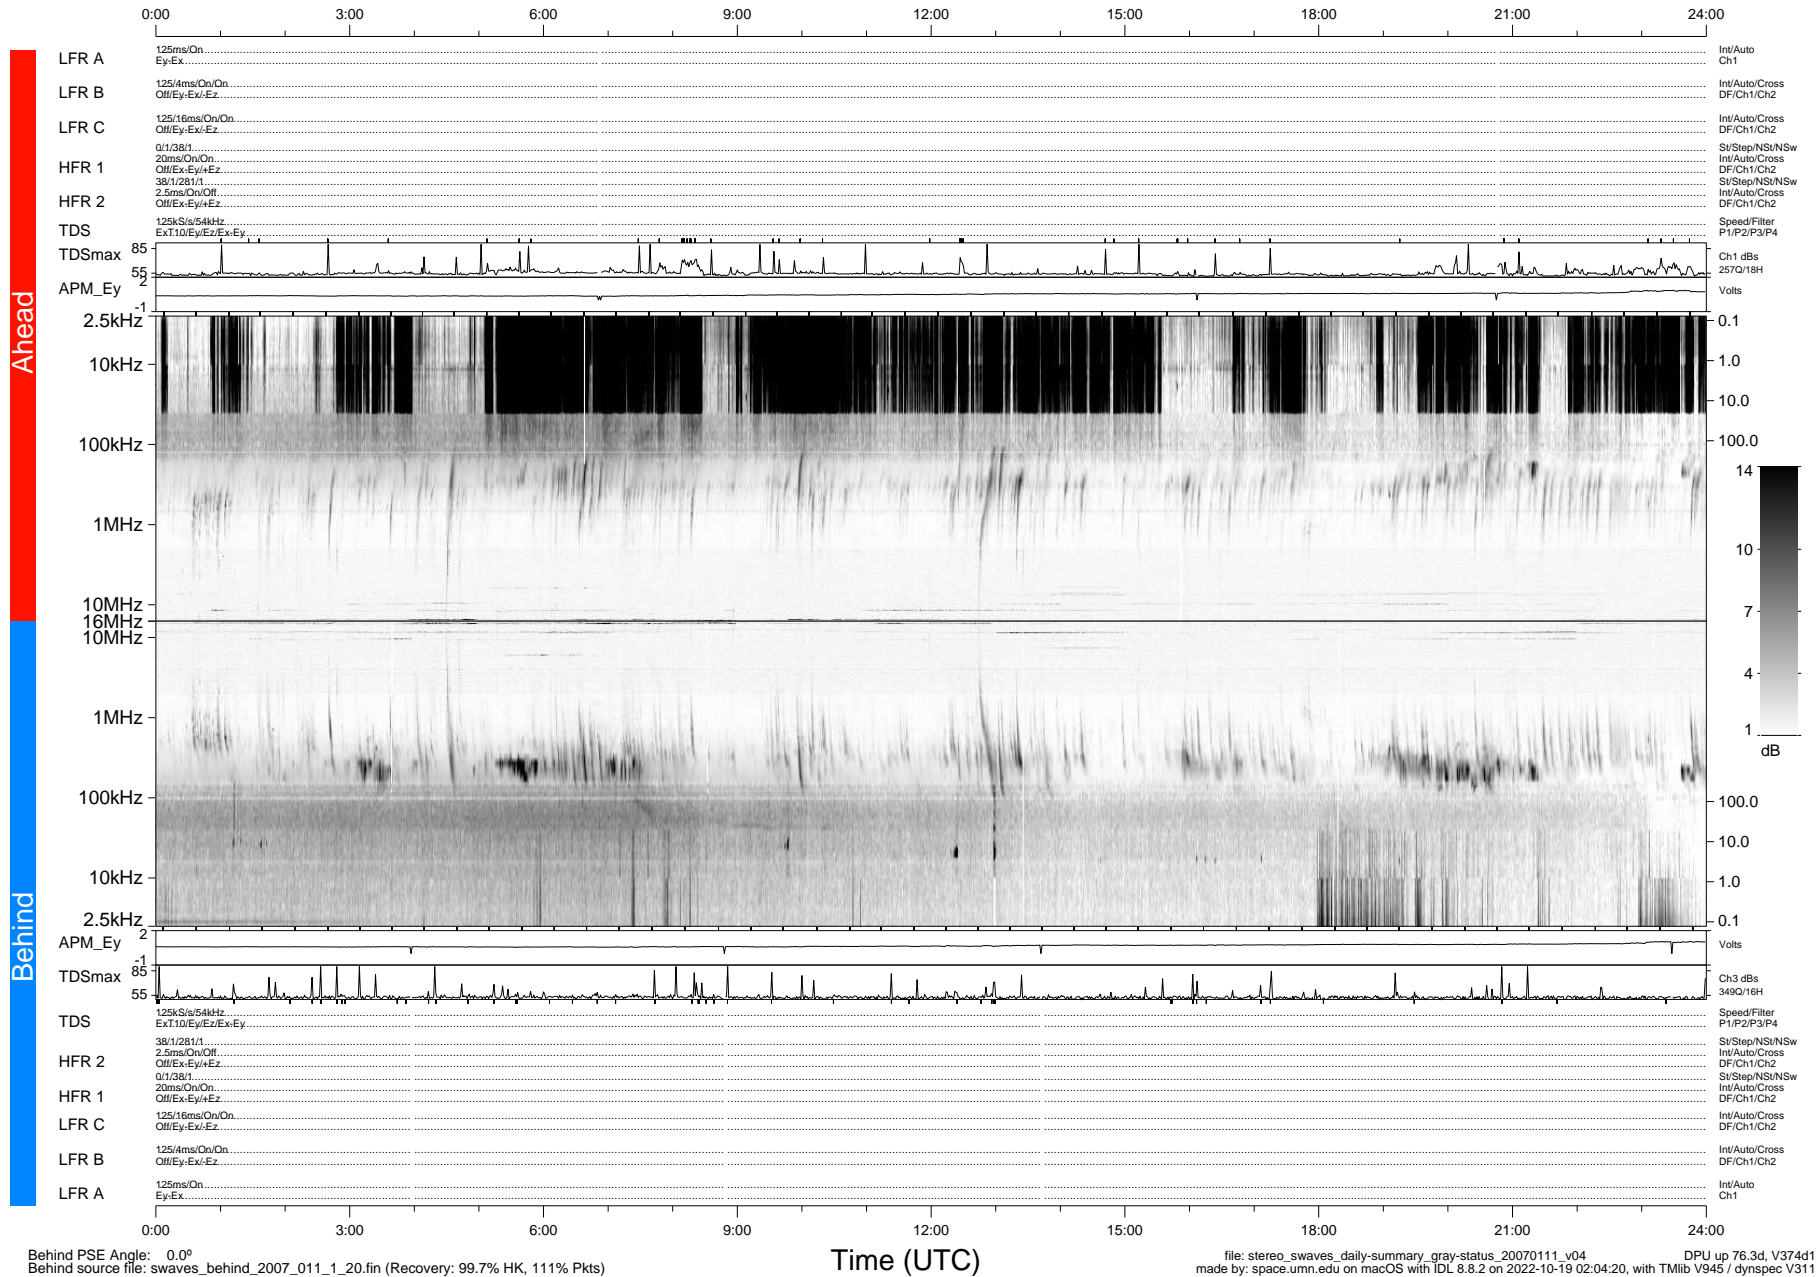

STEREO/WAVES Daily Summary - 11-Jan-2007 (DOY 011)

Ahead source file: swaves_ahead_2007_011_1_00.fin (Recovery: 99.7% HK, 97% Pkts)
 Ahead PSE Angle: 0.2°

DPU up 66.2d, V374d1

Behind PSE Angle: 0.0°
 Behind source file: swaves_behind_2007_011_1_20.fin (Recovery: 99.7% HK, 111% Pkts)

Time (UTC)

file: stereo_swaves_daily-summary_gray-status_20070111_v04 DPU up 76.3d, V374d1
 made by: space.umn.edu on macOS with IDL 8.8.2 on 2022-10-19 02:04:20, with Tlib V945 / dynspec V311