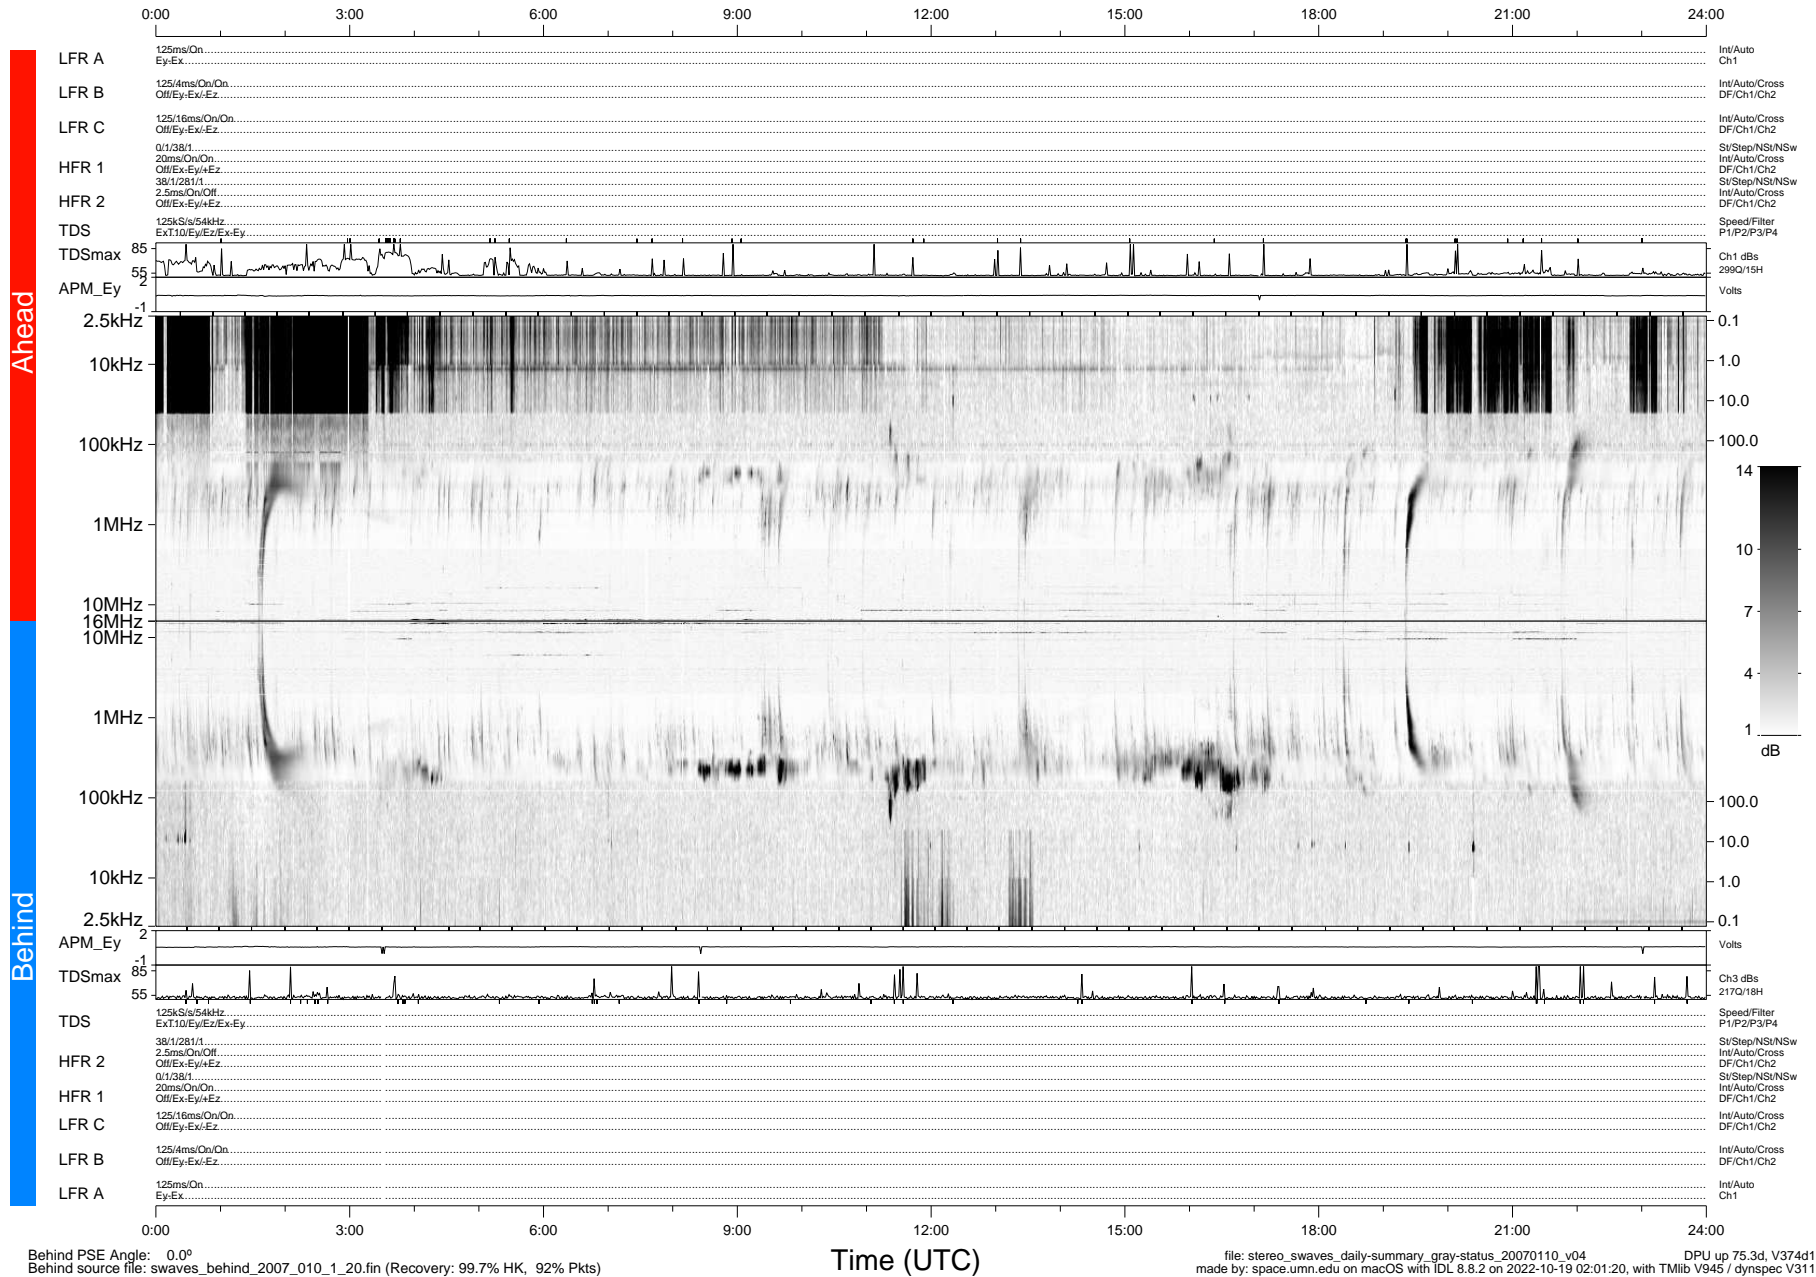

STEREO/WAVES Daily Summary - 10-Jan-2007 (DOY 010)

Ahead source file: swaves_ahead_2007_010_1_00.fin (Recovery: 99.9% HK, 103% Pkts)
 Ahead PSE Angle: 0.2°

DPU up 65.2d, V374d1

Behind PSE Angle: 0.0°
 Behind source file: swaves_behind_2007_010_1_20.fin (Recovery: 99.7% HK, 92% Pkts)

Time (UTC)

file: stereo_swaves_daily-summary_gray-status_20070110_v04 DPU up 75.3d, V374d1
 made by: space.umn.edu on macOS with IDL 8.8.2 on 2022-10-19 02:01:20, with TMLib V945 / dynspec V311