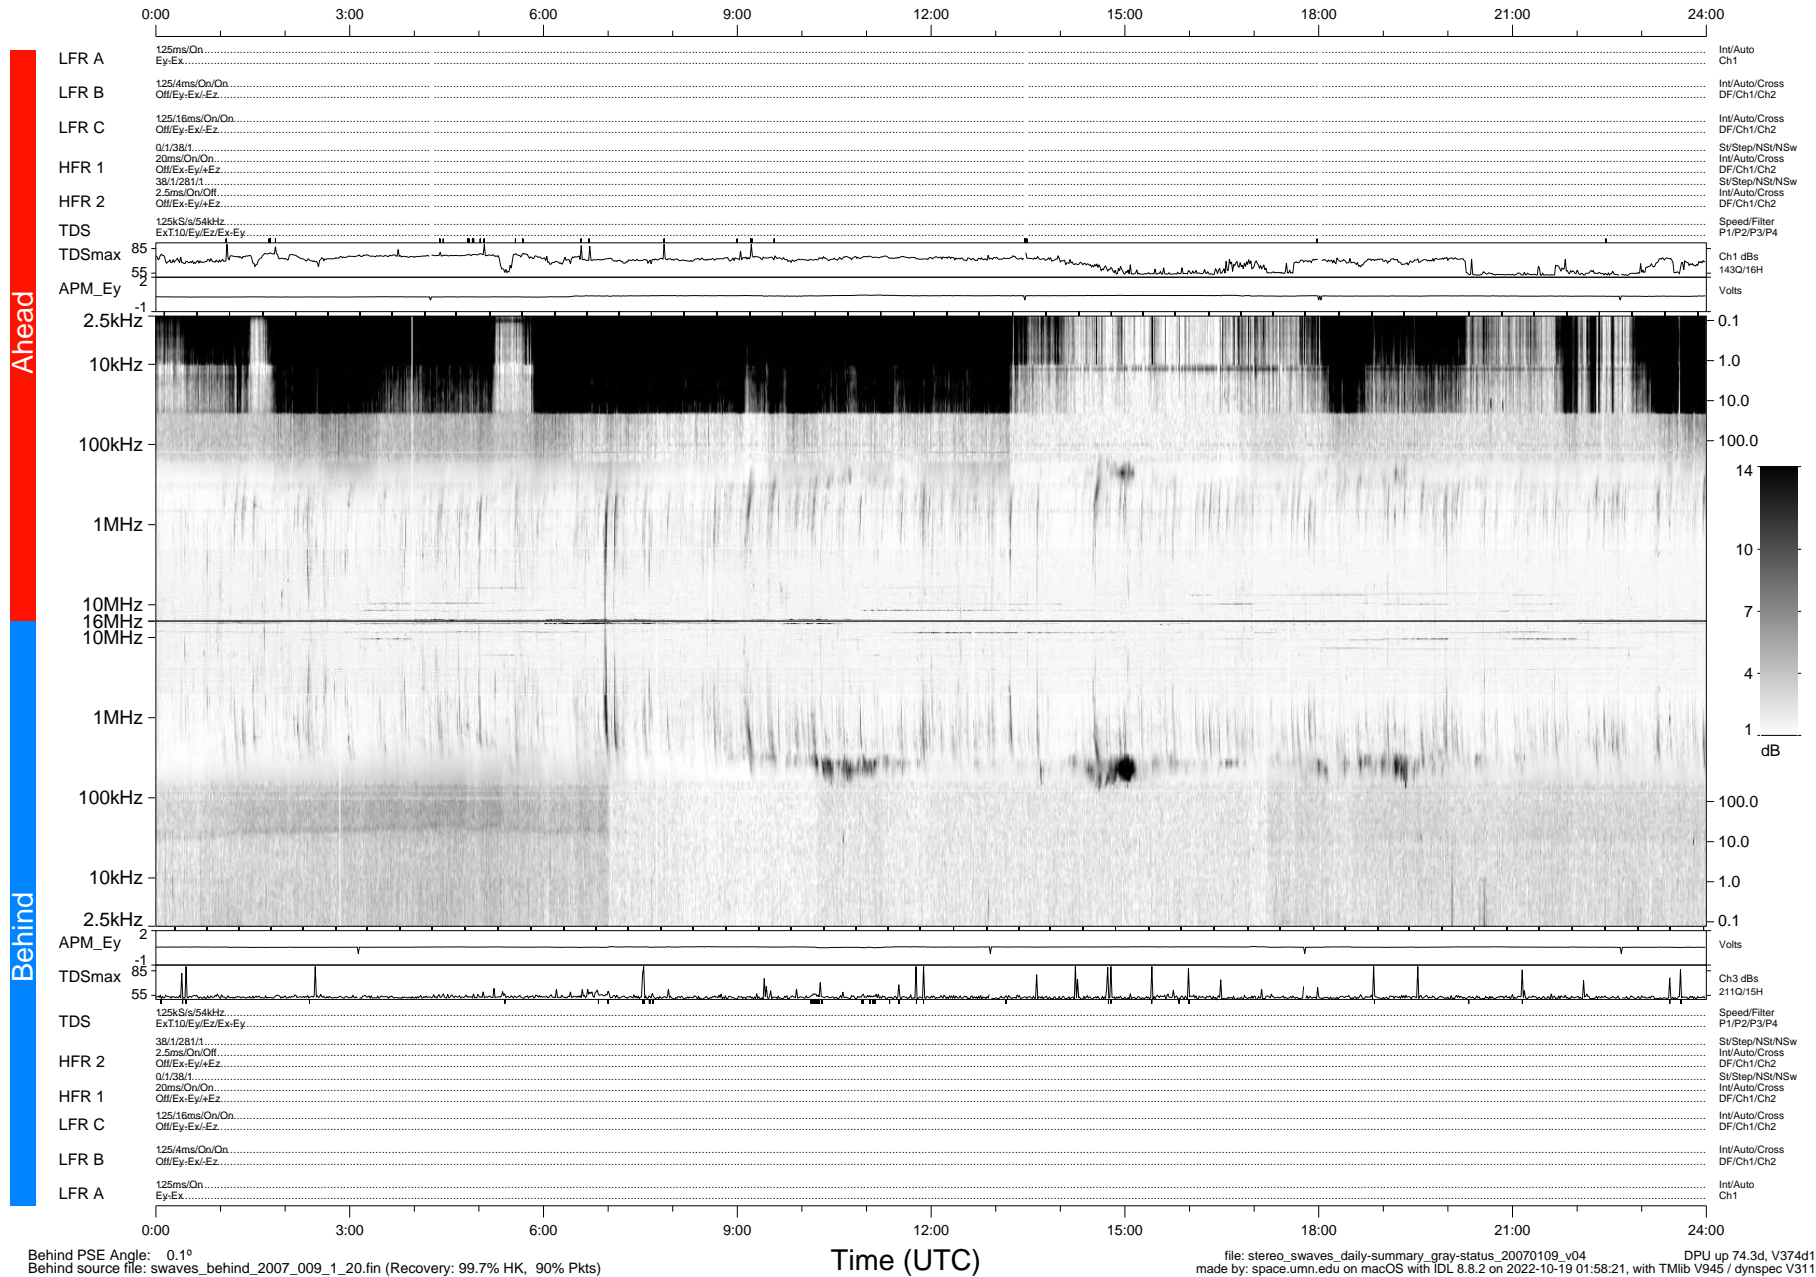

STEREO/WAVES Daily Summary - 09-Jan-2007 (DOY 009)

Ahead source file: swaves_ahead_2007_009_1_00.fin (Recovery: 99.7% HK, 80% Pkts)
 Ahead PSE Angle: 0.3°

DPU up 64.2d, V374d1

Behind PSE Angle: 0.1°
 Behind source file: swaves_behind_2007_009_1_20.fin (Recovery: 99.7% HK, 90% Pkts)

Time (UTC)

file: stereo_swaves_daily-summary_gray-status_20070109_v04 DPU up 74.3d, V374d1
 made by: space.umn.edu on macOS with IDL 8.8.2 on 2022-10-19 01:58:21, with Tmlib V945 / dynspec V311