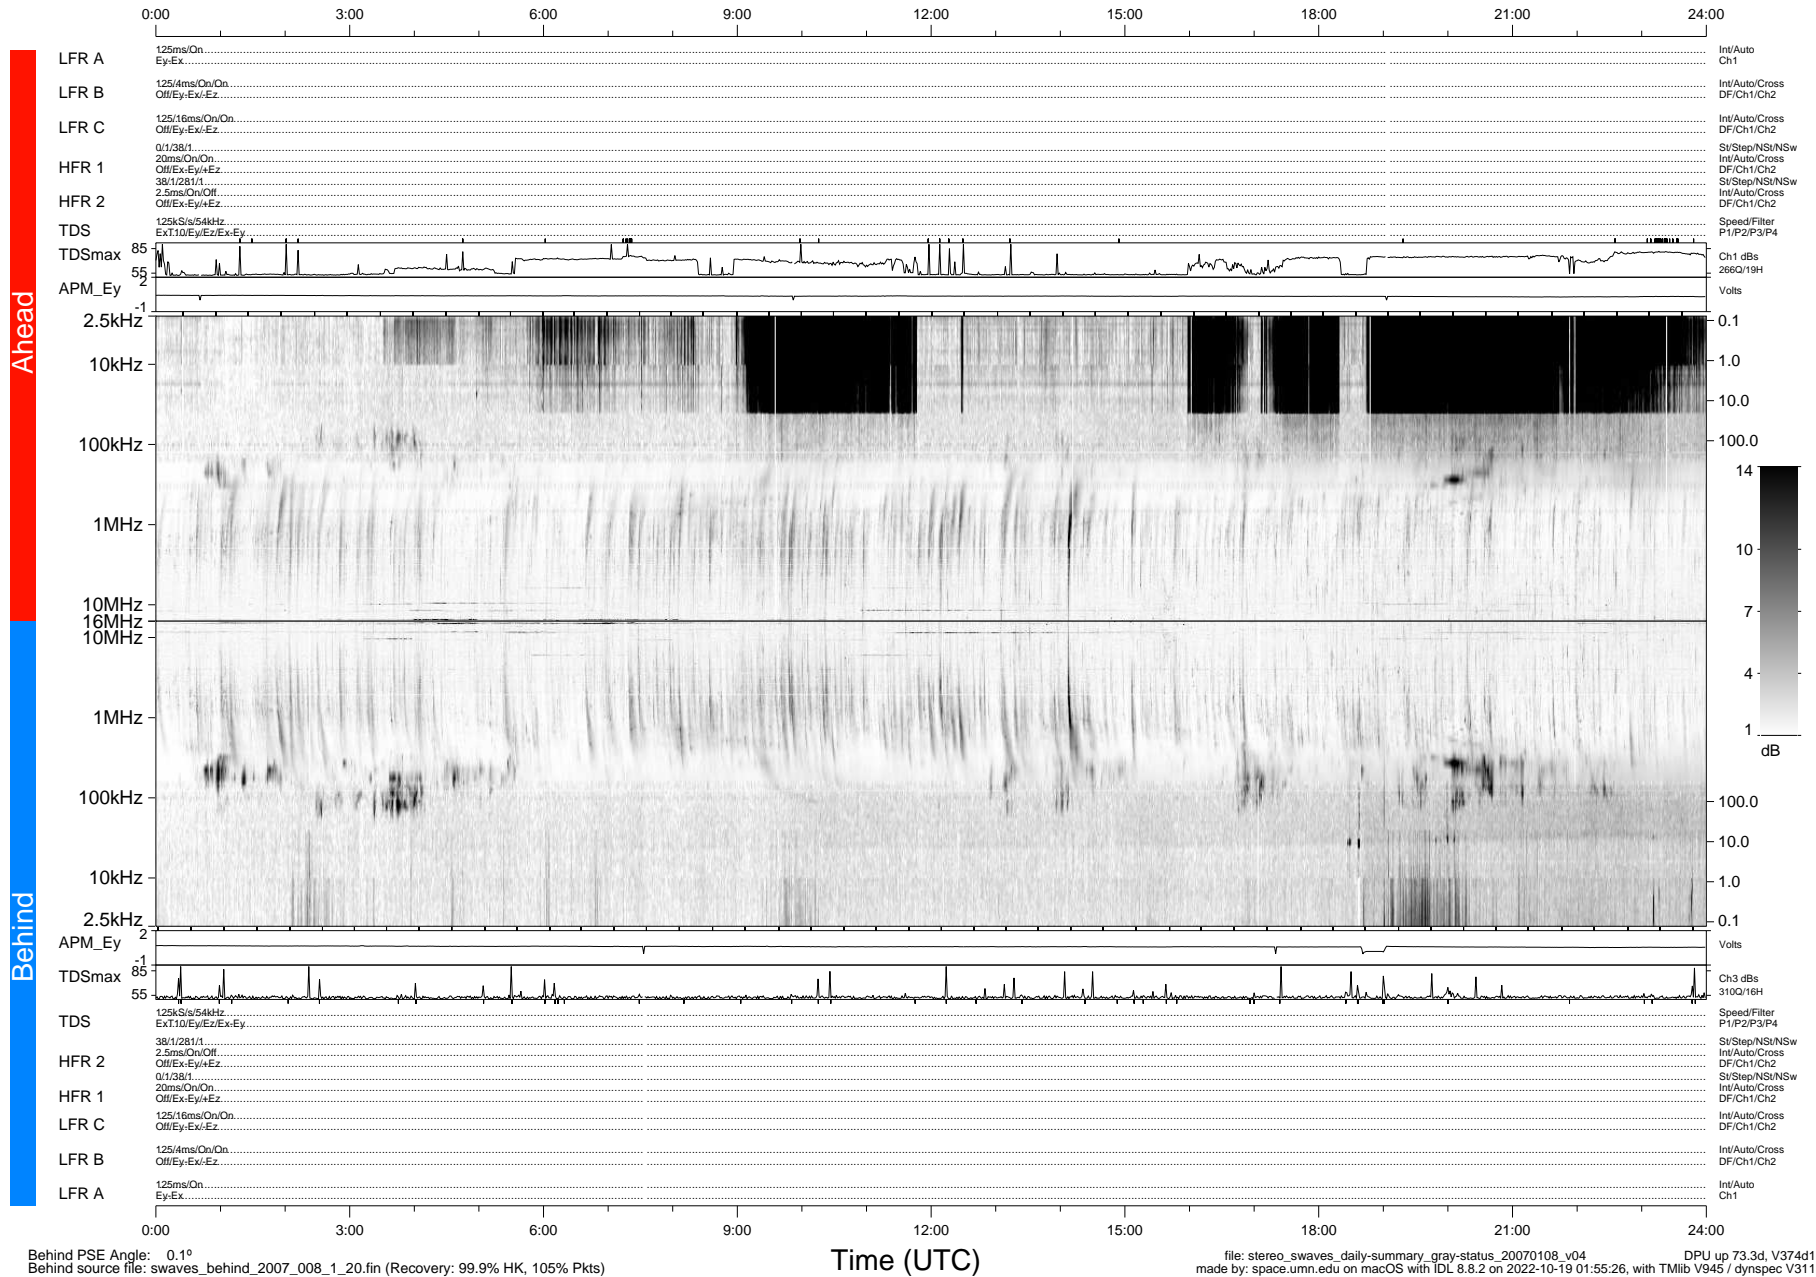

STEREO/WAVES Daily Summary - 08-Jan-2007 (DOY 008)

Ahead source file: swaves_ahead_2007_008_1_00.fin (Recovery: 99.8% HK, 99% Pkts)
 Ahead PSE Angle: 0.2°

DPU up 63.2d, V374d1

Behind PSE Angle: 0.1°
 Behind source file: swaves_behind_2007_008_1_20.fin (Recovery: 99.9% HK, 105% Pkts)

Time (UTC)

file: stereo_swaves_daily-summary_gray-status_20070108_v04
 made by: space.umn.edu on macOS with IDL 8.8.2 on 2022-10-19 01:55:26, with Tlib V945 / dynspec V311
 DPU up 73.3d, V374d1