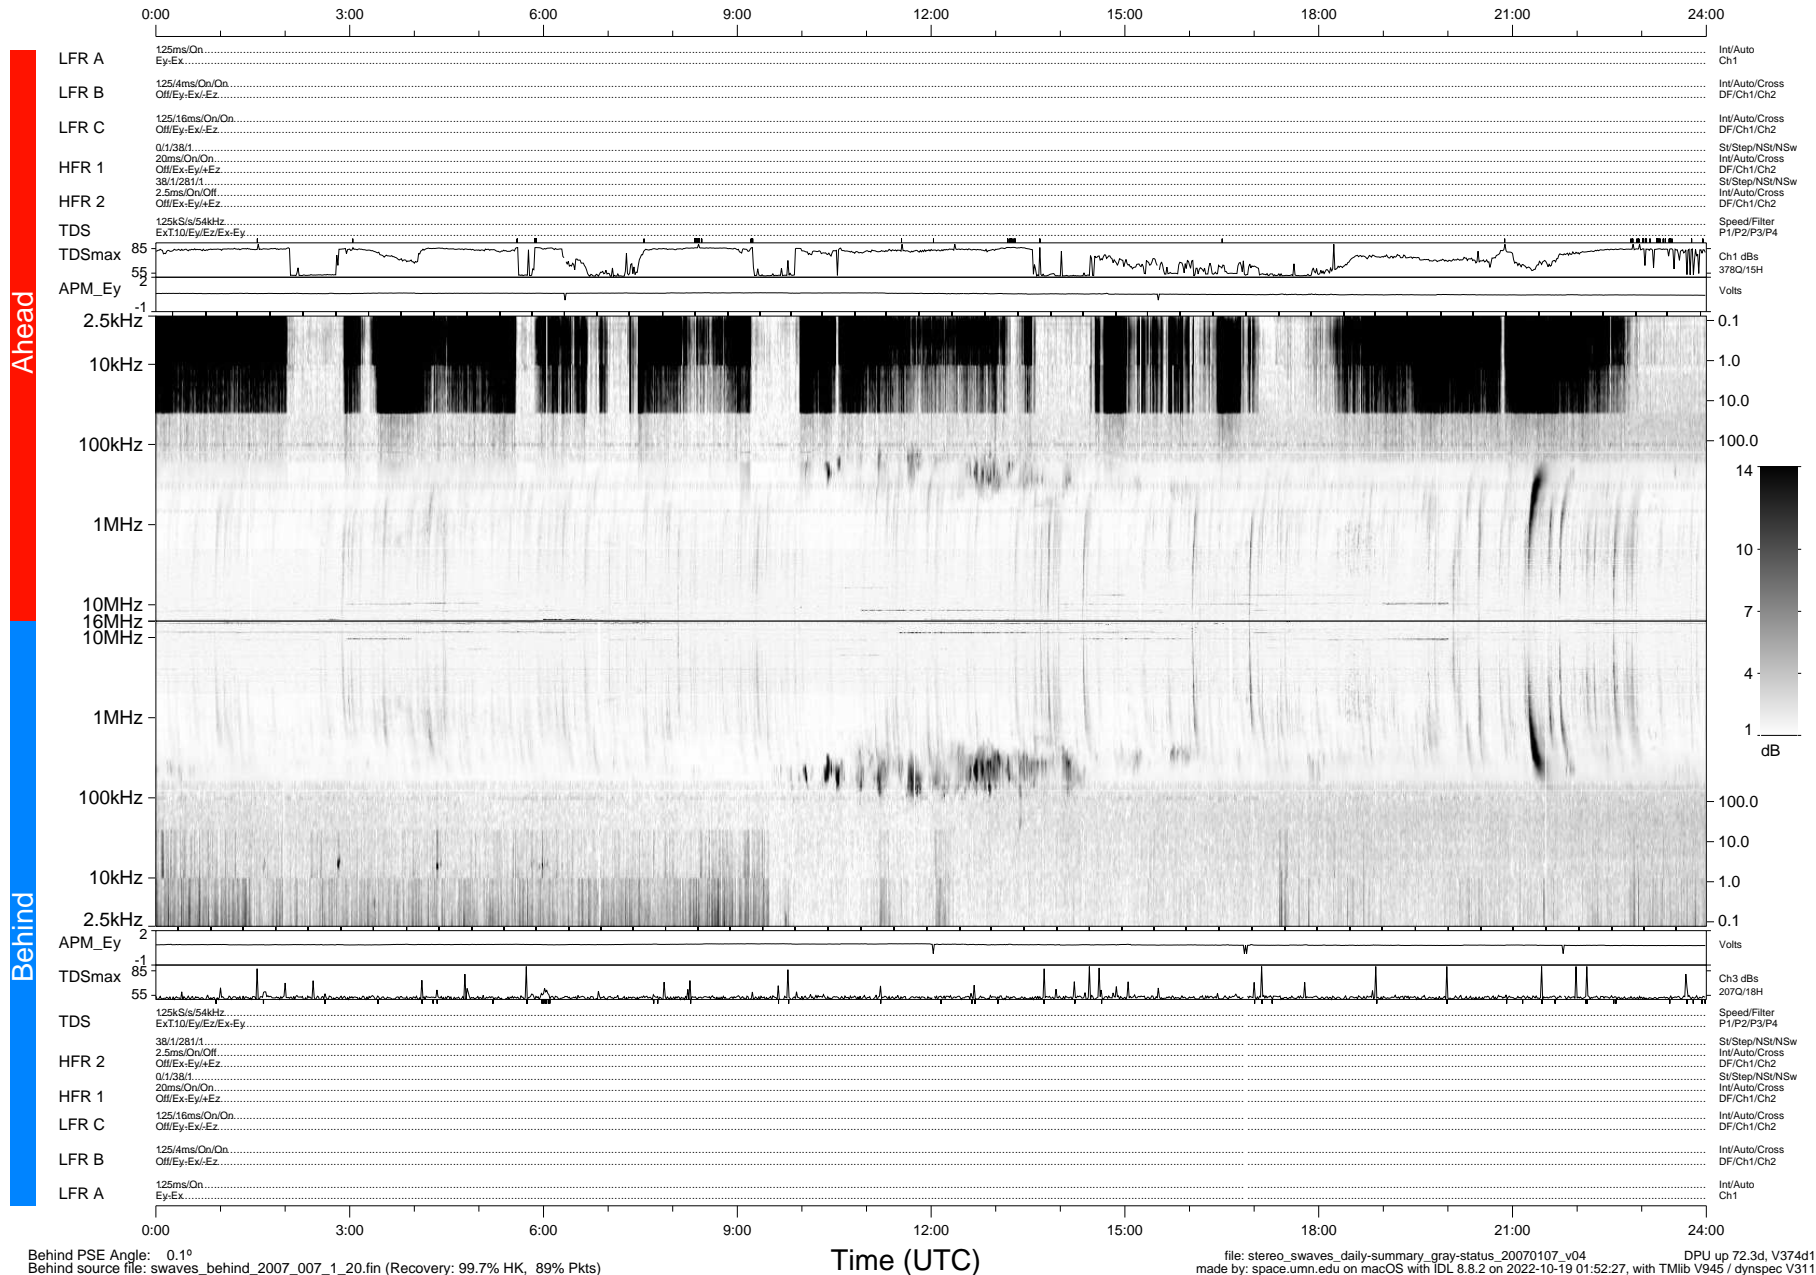

# STEREO/WAVES Daily Summary - 07-Jan-2007 (DOY 007)

Ahead source file: swaves\_ahead\_2007\_007\_1\_00.fin (Recovery: 99.9% HK, 115% Pkts)  
 Ahead PSE Angle: 0.2°

DPU up 62.2d, V374d1

Behind PSE Angle: 0.1°  
 Behind source file: swaves\_behind\_2007\_007\_1\_20.fin (Recovery: 99.7% HK, 89% Pkts)

Time (UTC)

file: stereo\_swaves\_daily-summary\_gray-status\_20070107\_v04 DPU up 72.3d, V374d1  
 made by: space.umn.edu on macOS with IDL 8.8.2 on 2022-10-19 01:52:27, with TMLib V945 / dynspec V311