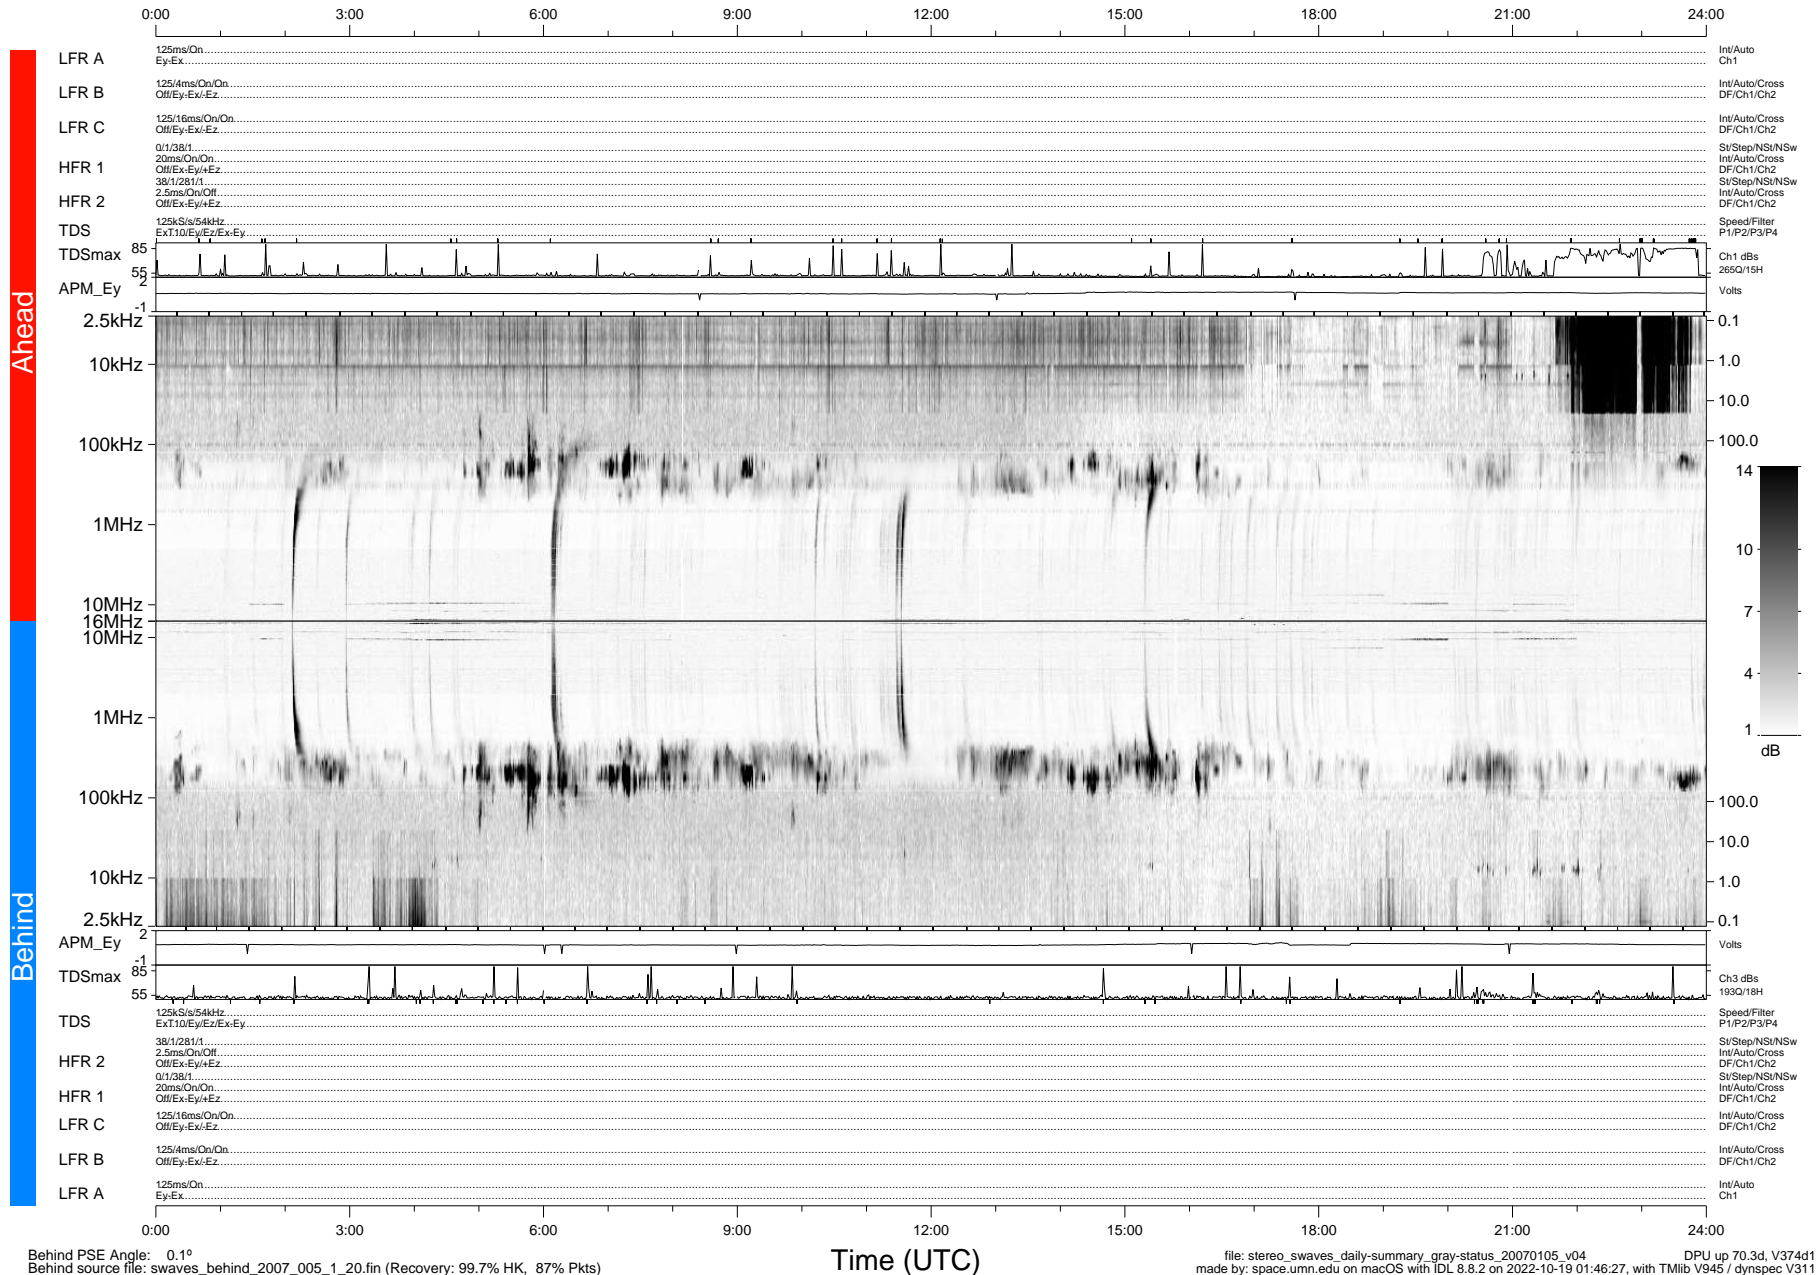

STEREO/WAVES Daily Summary - 05-Jan-2007 (DOY 005)

Ahead source file: swaves_ahead_2007_005_1_01.fin (Recovery: 99.8% HK, 98% Pkts)
 Ahead PSE Angle: 0.2°

DPU up 60.2d, V374d1

Behind PSE Angle: 0.1°
 Behind source file: swaves_behind_2007_005_1_20.fin (Recovery: 99.7% HK, 87% Pkts)

Time (UTC)

file: stereo_swaves_daily-summary_gray-status_20070105_v04 DPU up 70.3d, V374d1
 made by: space.umn.edu on macOS with IDL 8.8.2 on 2022-10-19 01:46:27, with TLib V945 / dynspec V311