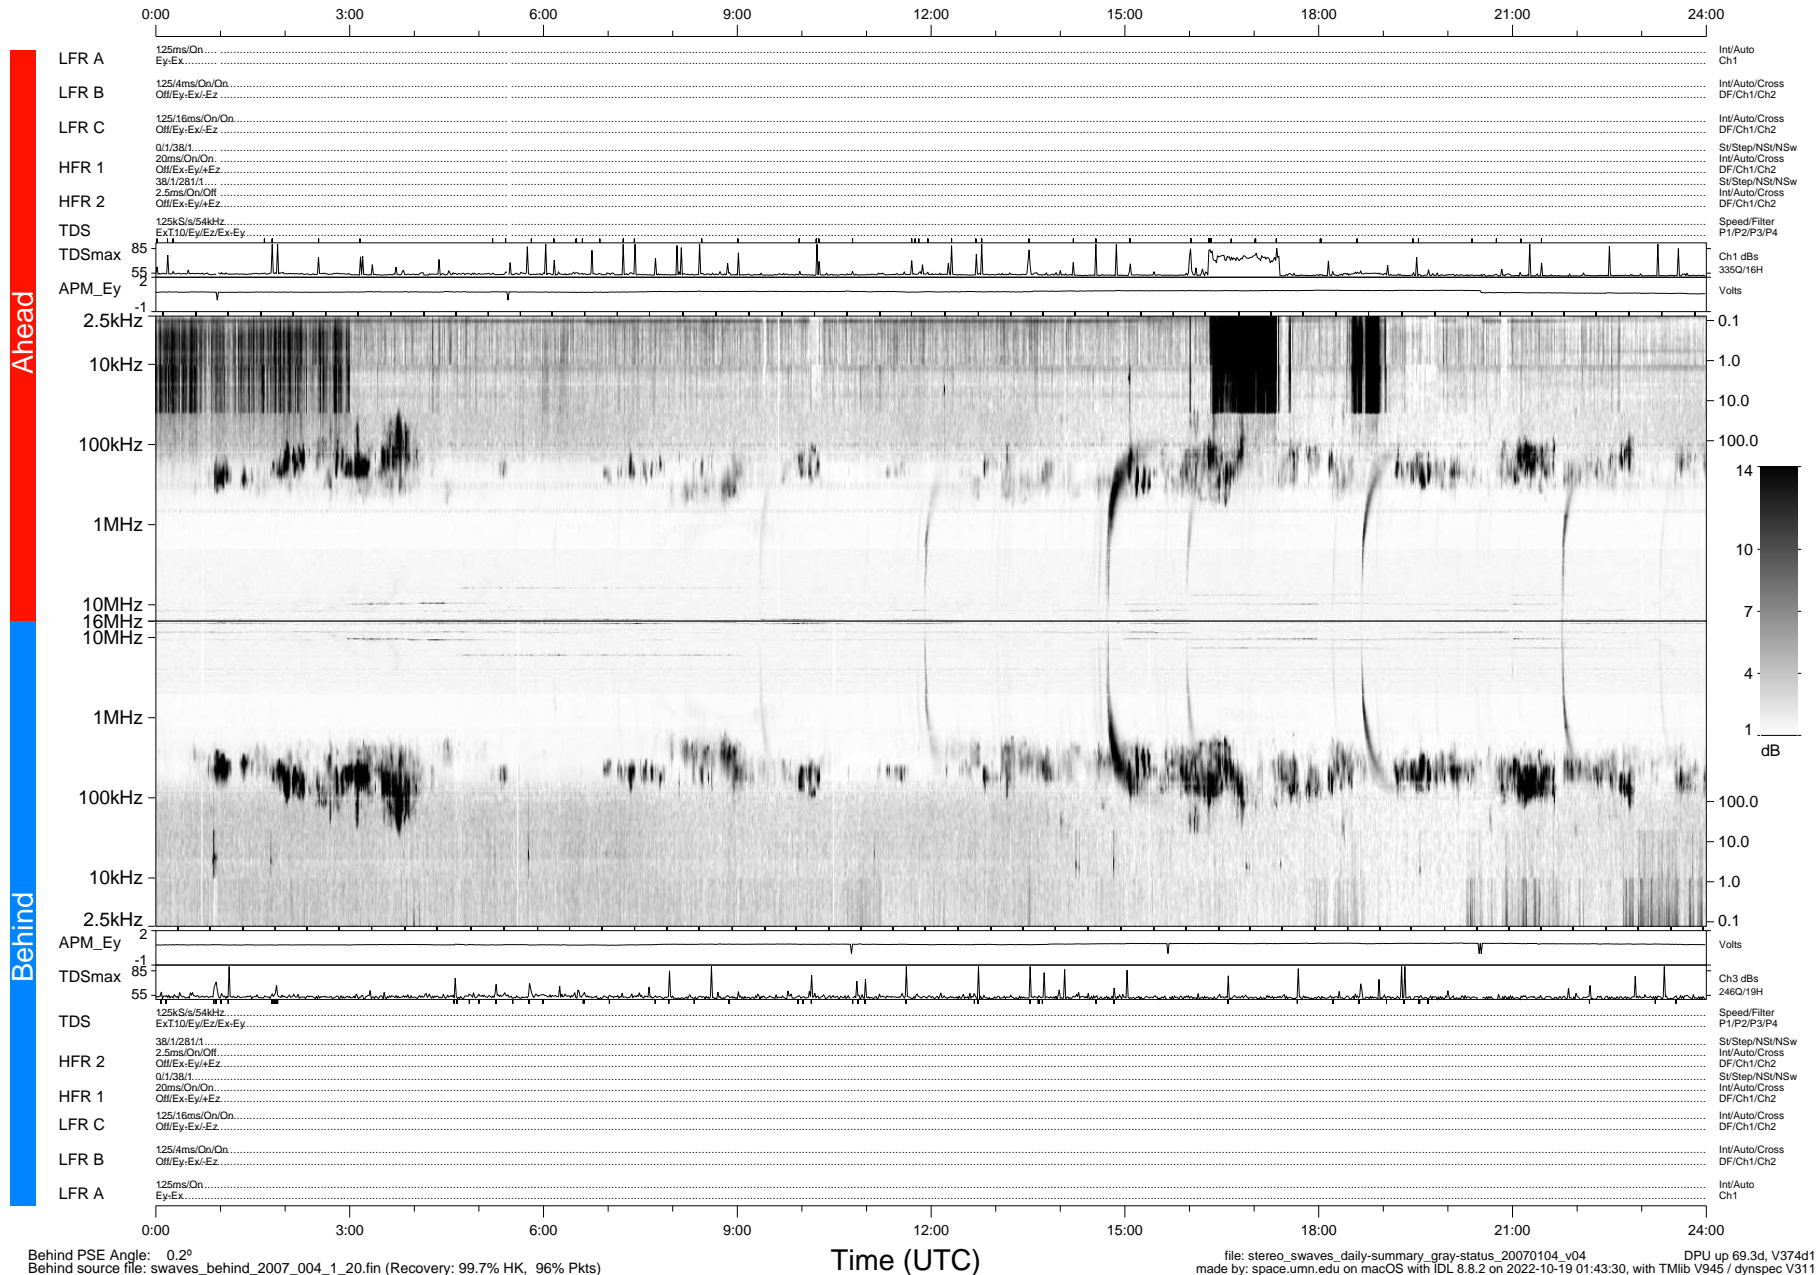

# STEREO/WAVES Daily Summary - 04-Jan-2007 (DOY 004)

Ahead source file: swaves\_ahead\_2007\_004\_1\_00.fin (Recovery: 99.9% HK, 109% Pkts)  
 Ahead PSE Angle: 0.2°

DPU up 59.2d, V374d1

Behind PSE Angle: 0.2°  
 Behind source file: swaves\_behind\_2007\_004\_1\_20.fin (Recovery: 99.7% HK, 96% Pkts)

Time (UTC)

file: stereo\_swaves\_daily-summary\_gray-status\_20070104\_v04  
 made by: space.umn.edu on macOS with IDL 8.8.2 on 2022-10-19 01:43:30, with Tlib V945 / dynspec V311  
 DPU up 69.3d, V374d1