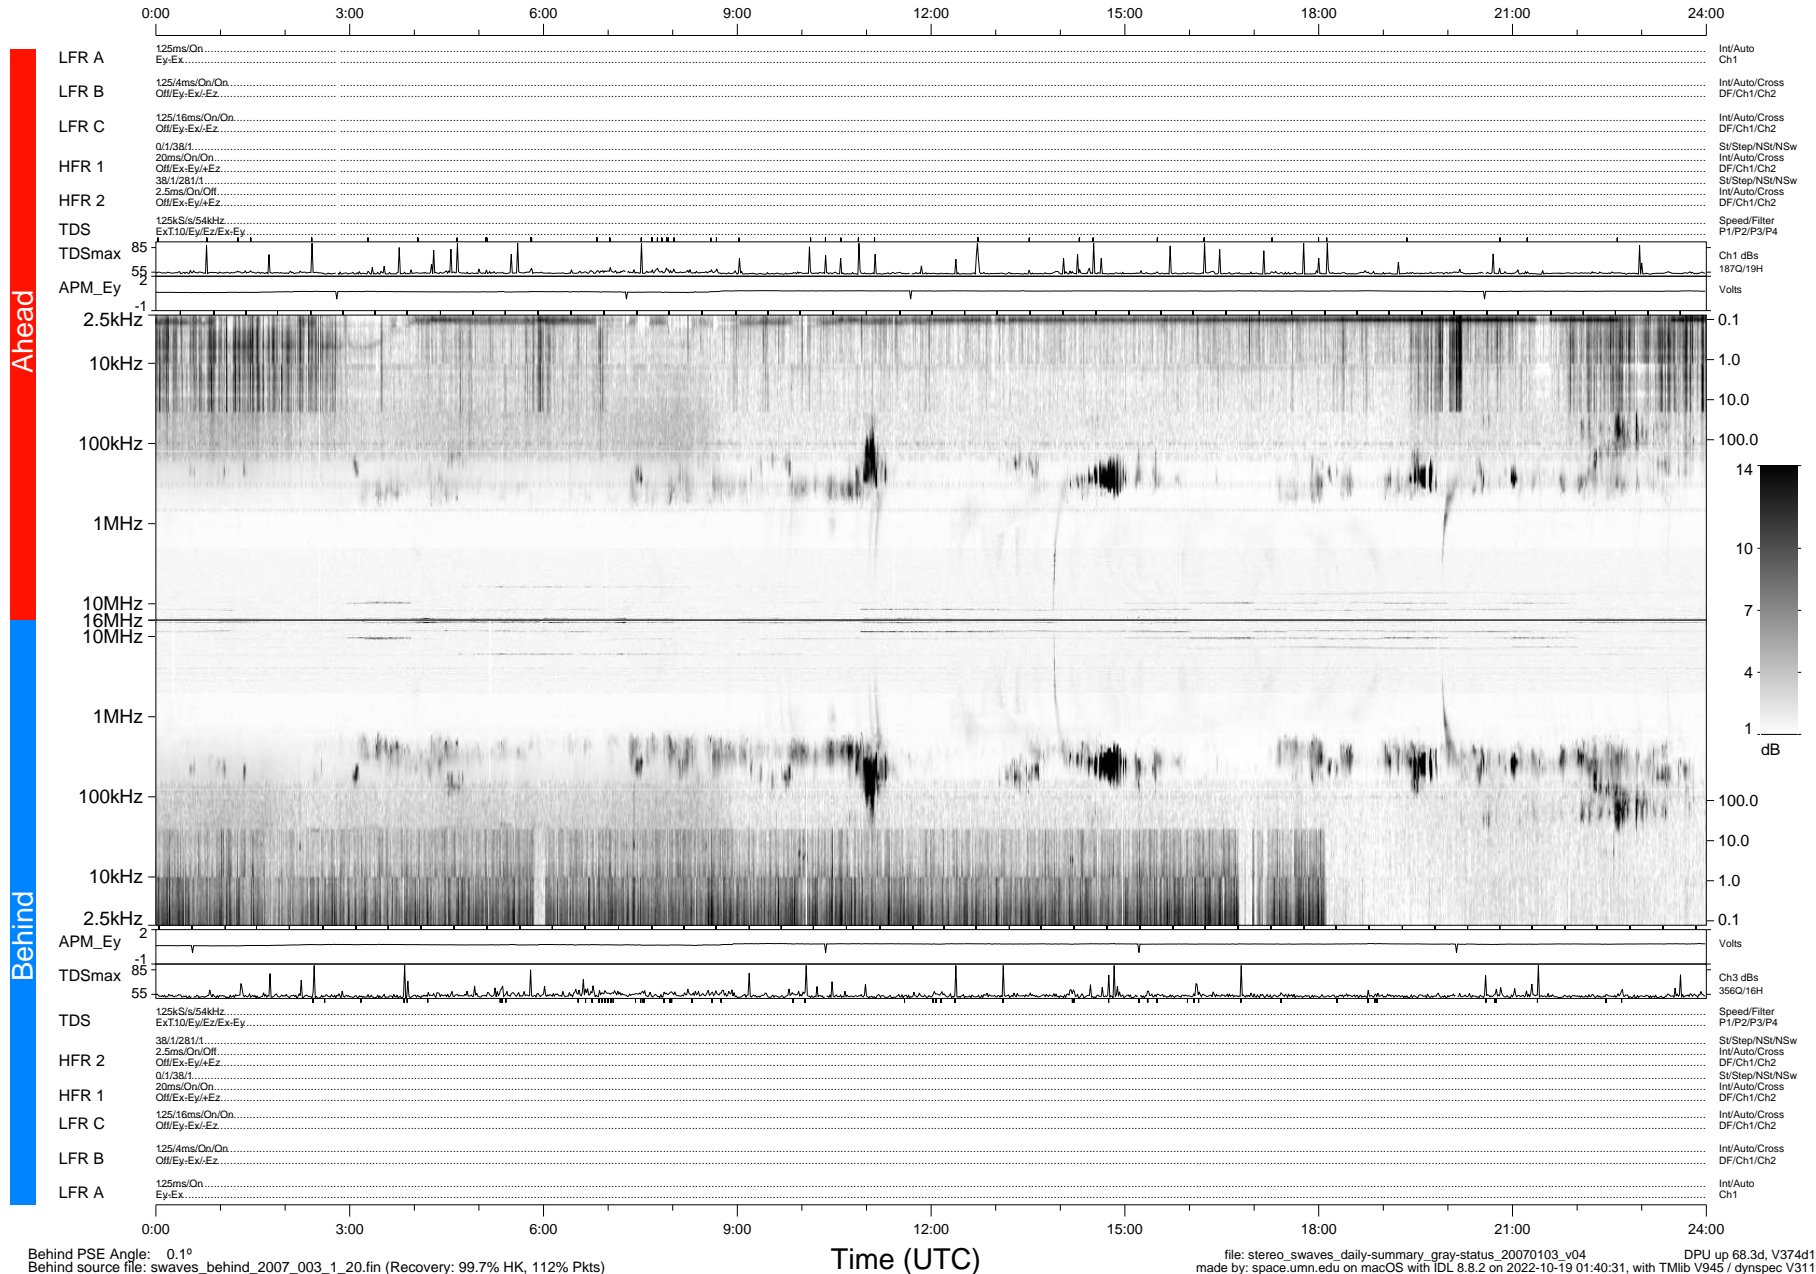

# STEREO/WAVES Daily Summary - 03-Jan-2007 (DOY 003)

Ahead source file: swaves\_ahead\_2007\_003\_1\_00.fin (Recovery: 99.7% HK, 87% Pkts)  
 Ahead PSE Angle: 0.2°

DPU up 58.2d, V374d1

Behind PSE Angle: 0.1°  
 Behind source file: swaves\_behind\_2007\_003\_1\_20.fin (Recovery: 99.7% HK, 112% Pkts)

Time (UTC)

file: stereo\_swaves\_daily-summary\_gray-status\_20070103\_v04 DPU up 68.3d, V374d1  
 made by: space.umn.edu on macOS with IDL 8.8.2 on 2022-10-19 01:40:31, with TLib V945 / dynspec V311