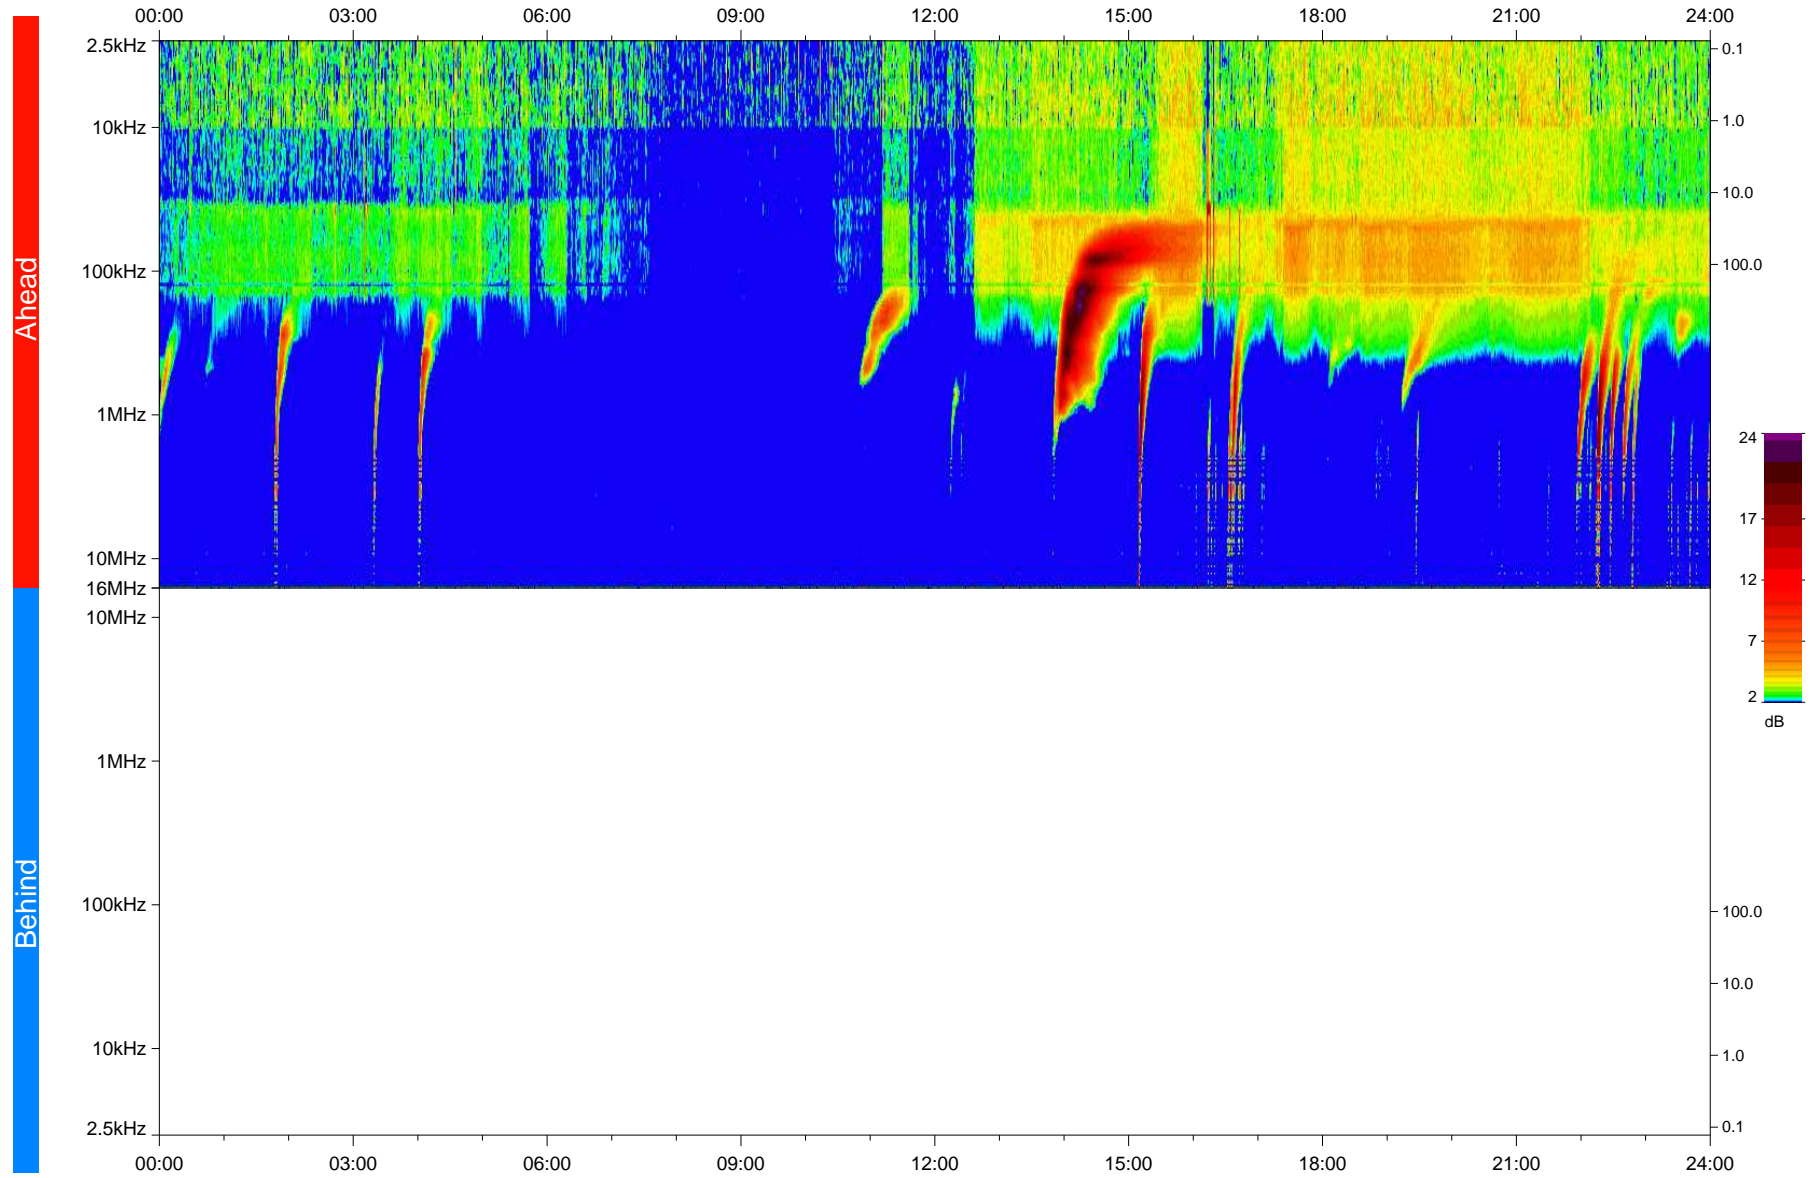

# STEREO/WAVES Daily Summary - 07-Jul-2024 (DOY 189)

Ahead source file: swaves\_ahead\_2024\_189\_1\_04.ptp  
Ahead PSE Angle: 18.3°

Behind PSE Angle: -19.1°  
Behind source file: No STEREO-B data

Time (UTC)

file: stereo\_swaves\_daily-summary\_color\_20240707\_v04  
made by: space.umn.edu on macOS with IDL 8.8.2 on 2024-07-12 22:55:23, with TMIib V946 / dynspec V311