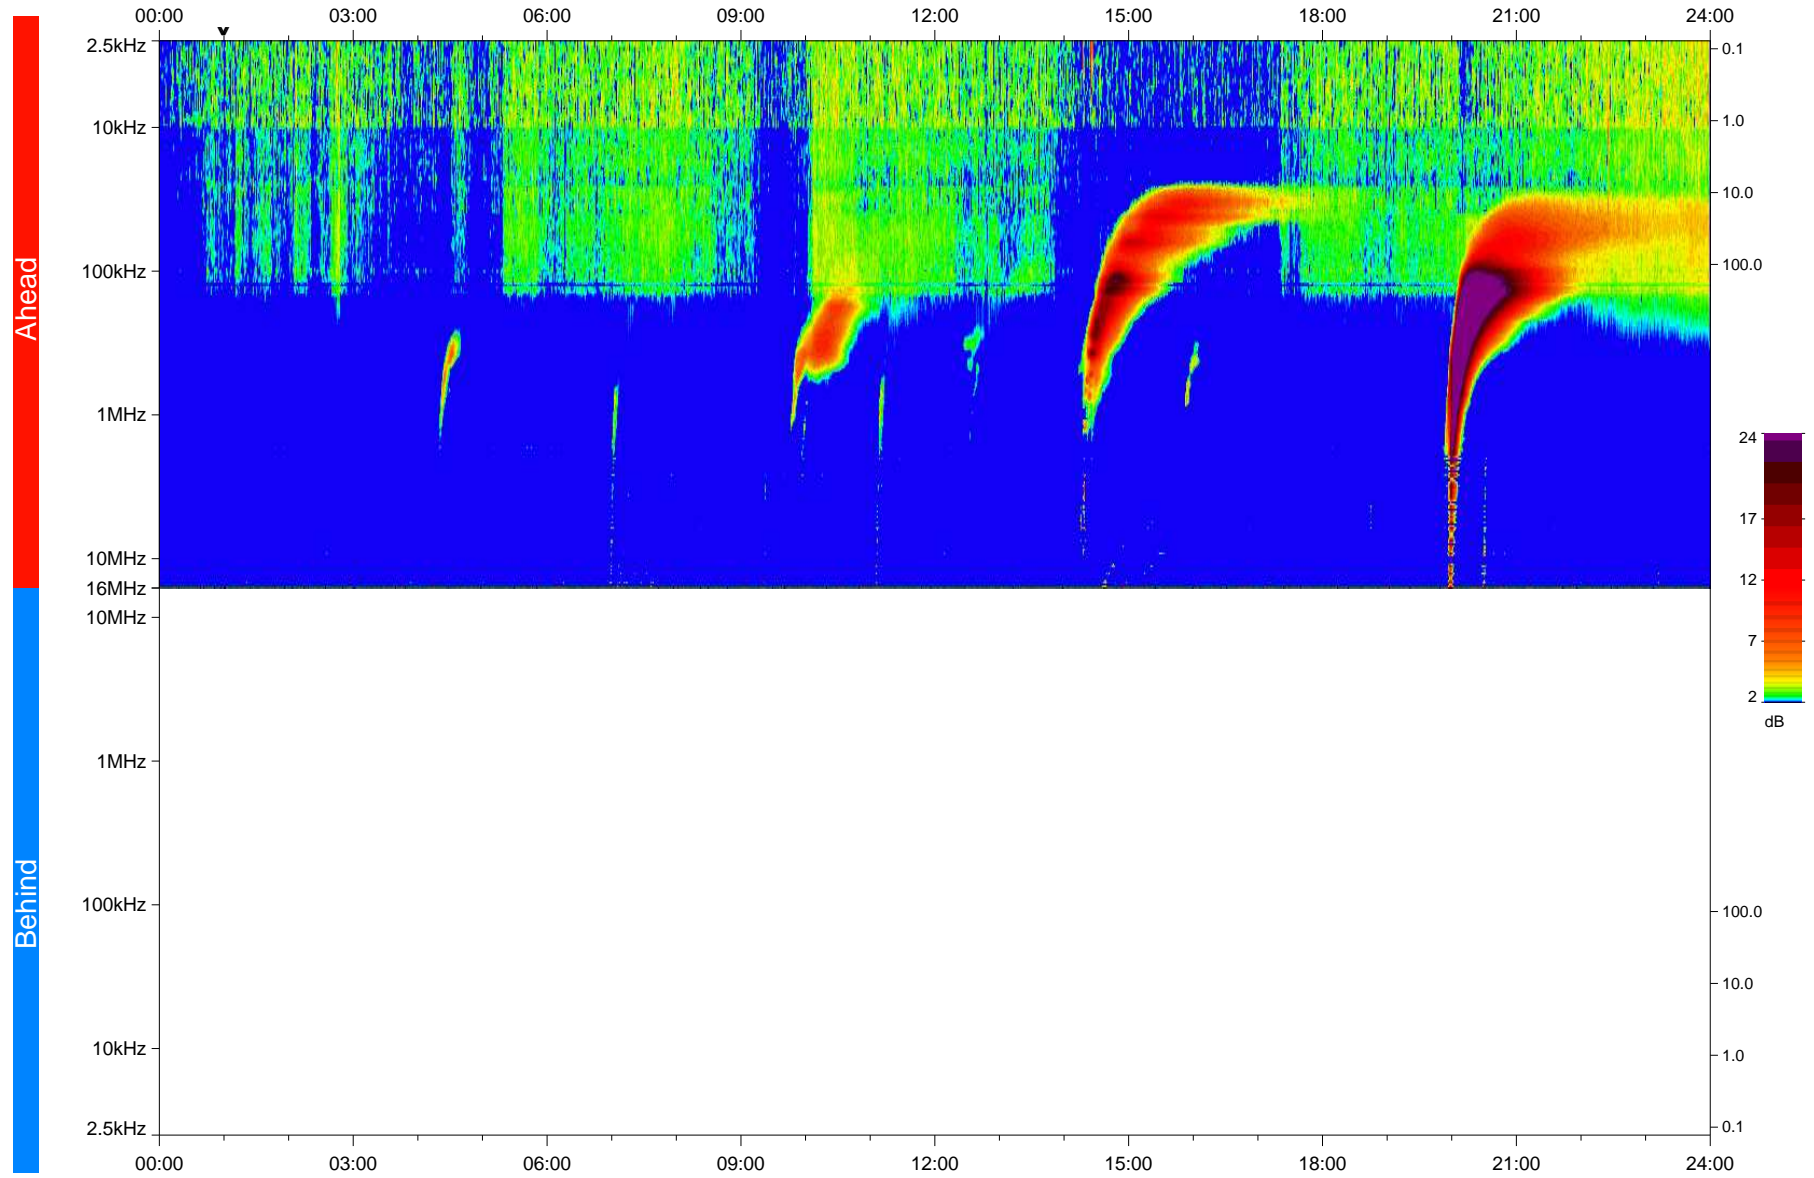

# STEREO/WAVES Daily Summary - 04-Jul-2024 (DOY 186)

Ahead source file: swaves\_ahead\_2024\_186\_1\_04.ptp  
Ahead PSE Angle: 18.0°

Behind PSE Angle: -18.8°  
Behind source file: No STEREO-B data

Time (UTC)

file: stereo\_swaves\_daily-summary\_color\_20240704\_v04  
made by: space.umn.edu on macOS with IDL 8.8.2 on 2024-07-09 14:36:06, with TMIib V946 / dynspec V311