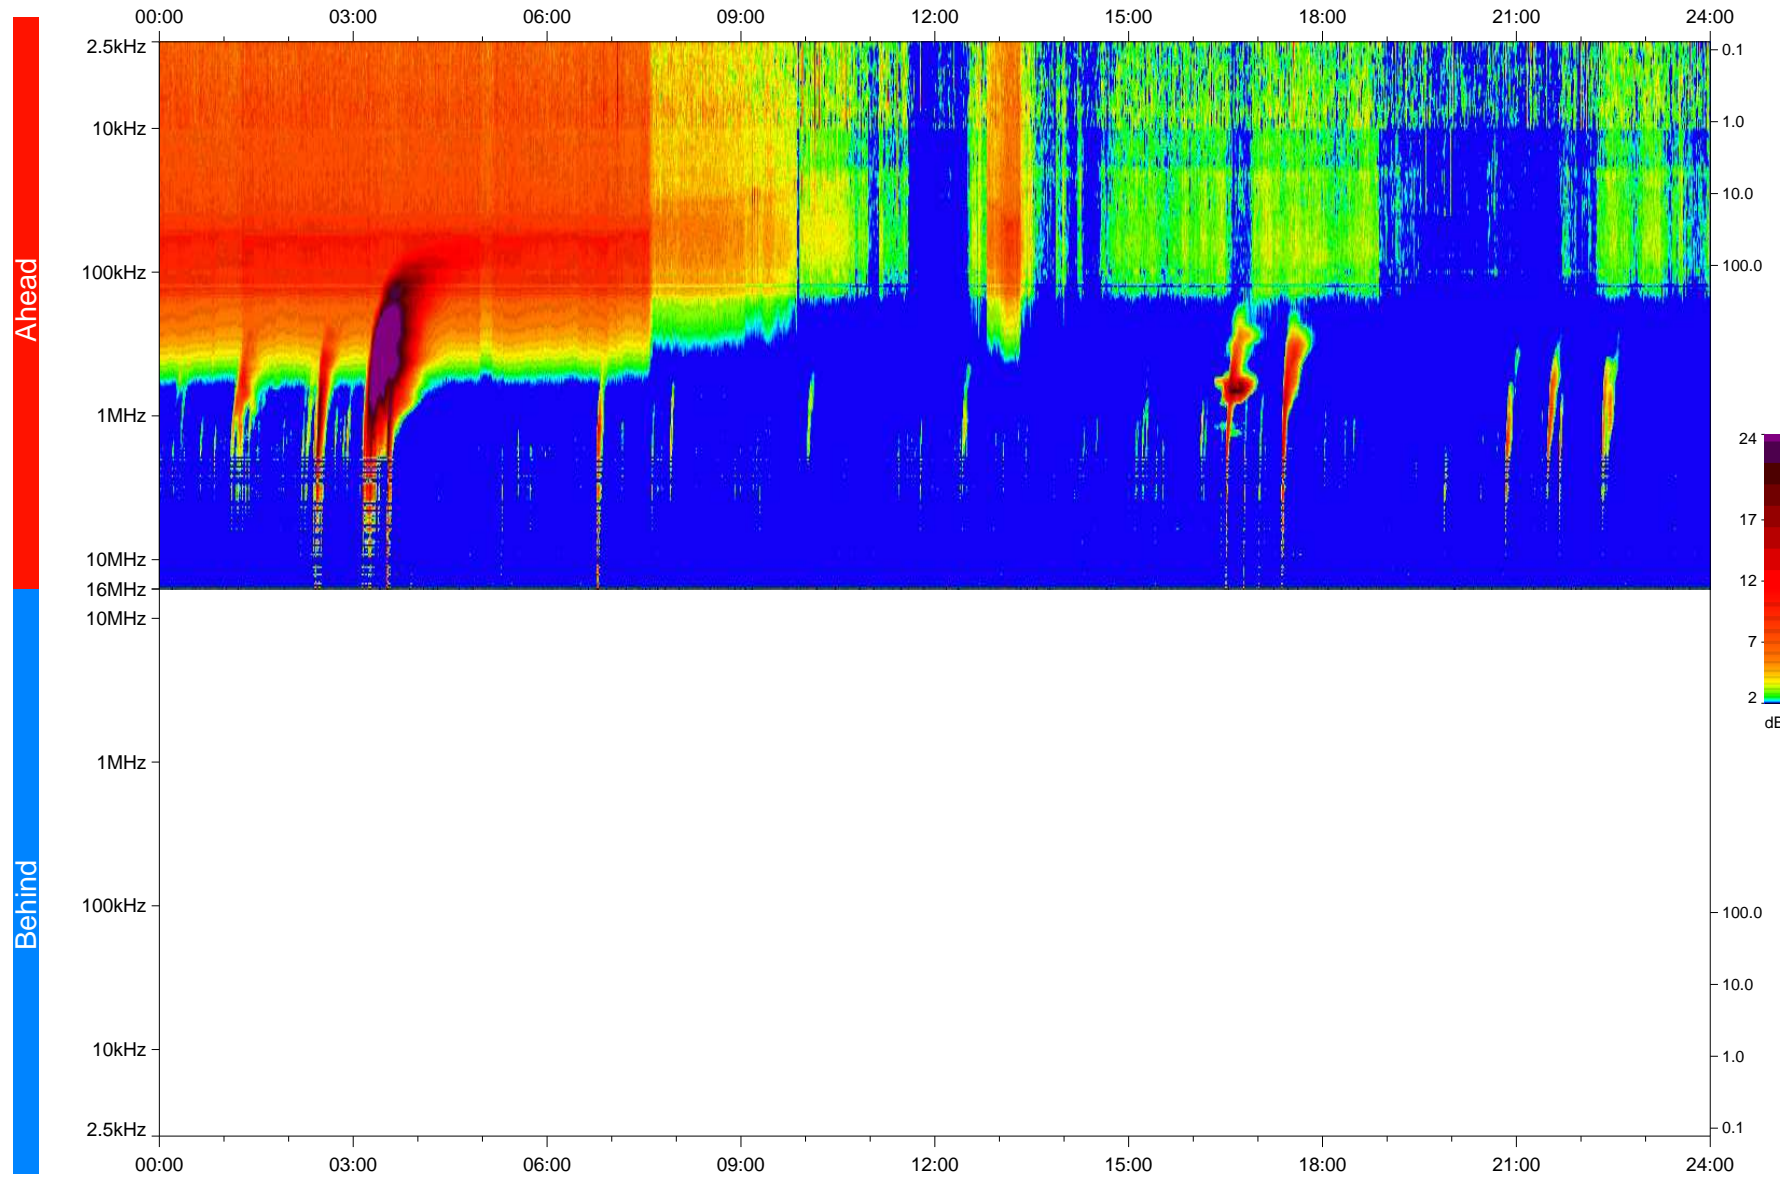

# STEREO/WAVES Daily Summary - 29-Jun-2024 (DOY 181)

Ahead source file: swaves\_ahead\_2024\_181\_1\_02.ptp  
Ahead PSE Angle: 17.4°

Behind PSE Angle: -18.4°  
Behind source file: No STEREO-B data

Time (UTC)

file: stereo\_swaves\_daily-summary\_color\_20240629\_v04  
made by: space.umn.edu on macOS with IDL 8.8.2 on 2024-07-02 09:17:05, with TMIib V946 / dynspec V311