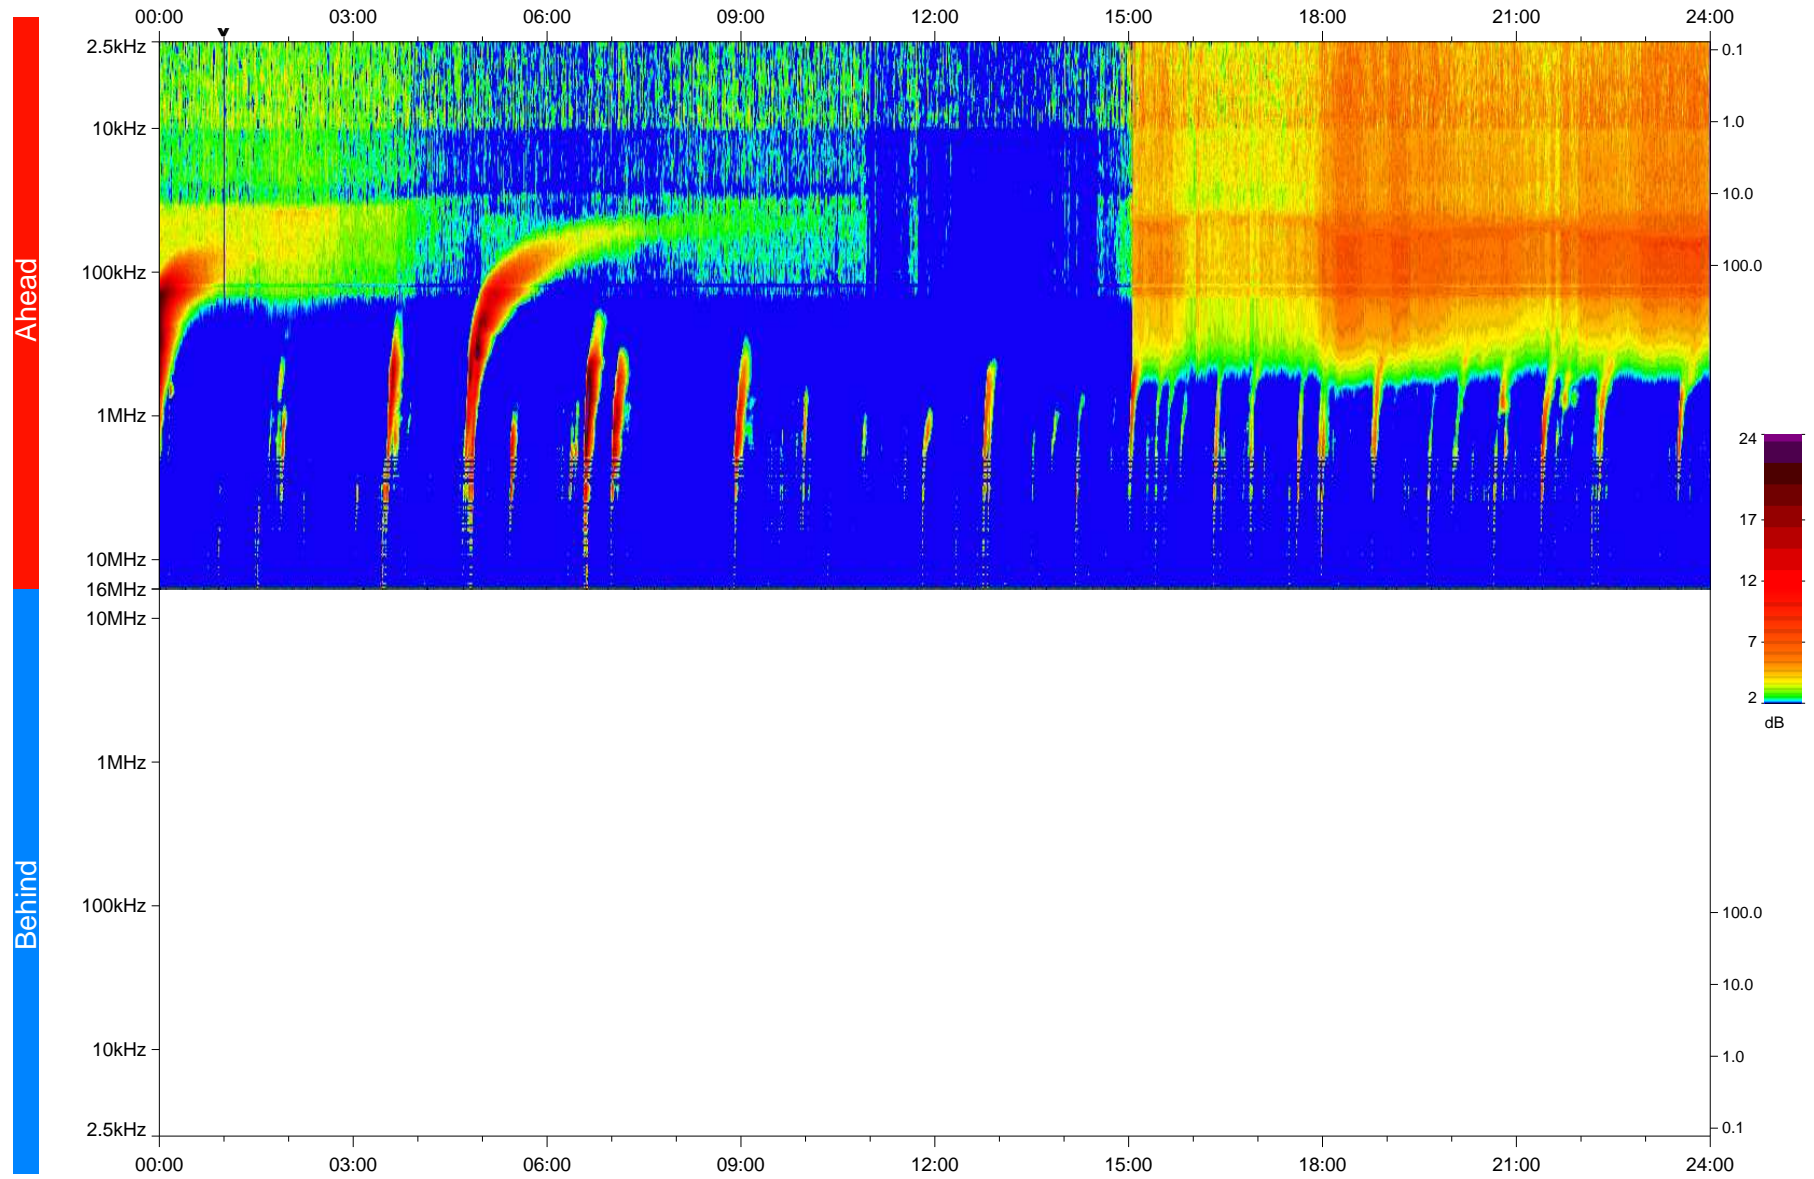

# STEREO/WAVES Daily Summary - 28-Jun-2024 (DOY 180)

Ahead source file: swaves\_ahead\_2024\_180\_1\_03.ptp  
Ahead PSE Angle: 17.4°

Behind PSE Angle: -18.3°  
Behind source file: No STEREO-B data

Time (UTC)

file: stereo\_swaves\_daily-summary\_color\_20240628\_v04  
made by: space.umn.edu on macOS with IDL 8.8.2 on 2024-07-02 09:15:58, with TMIib V946 / dynspec V311