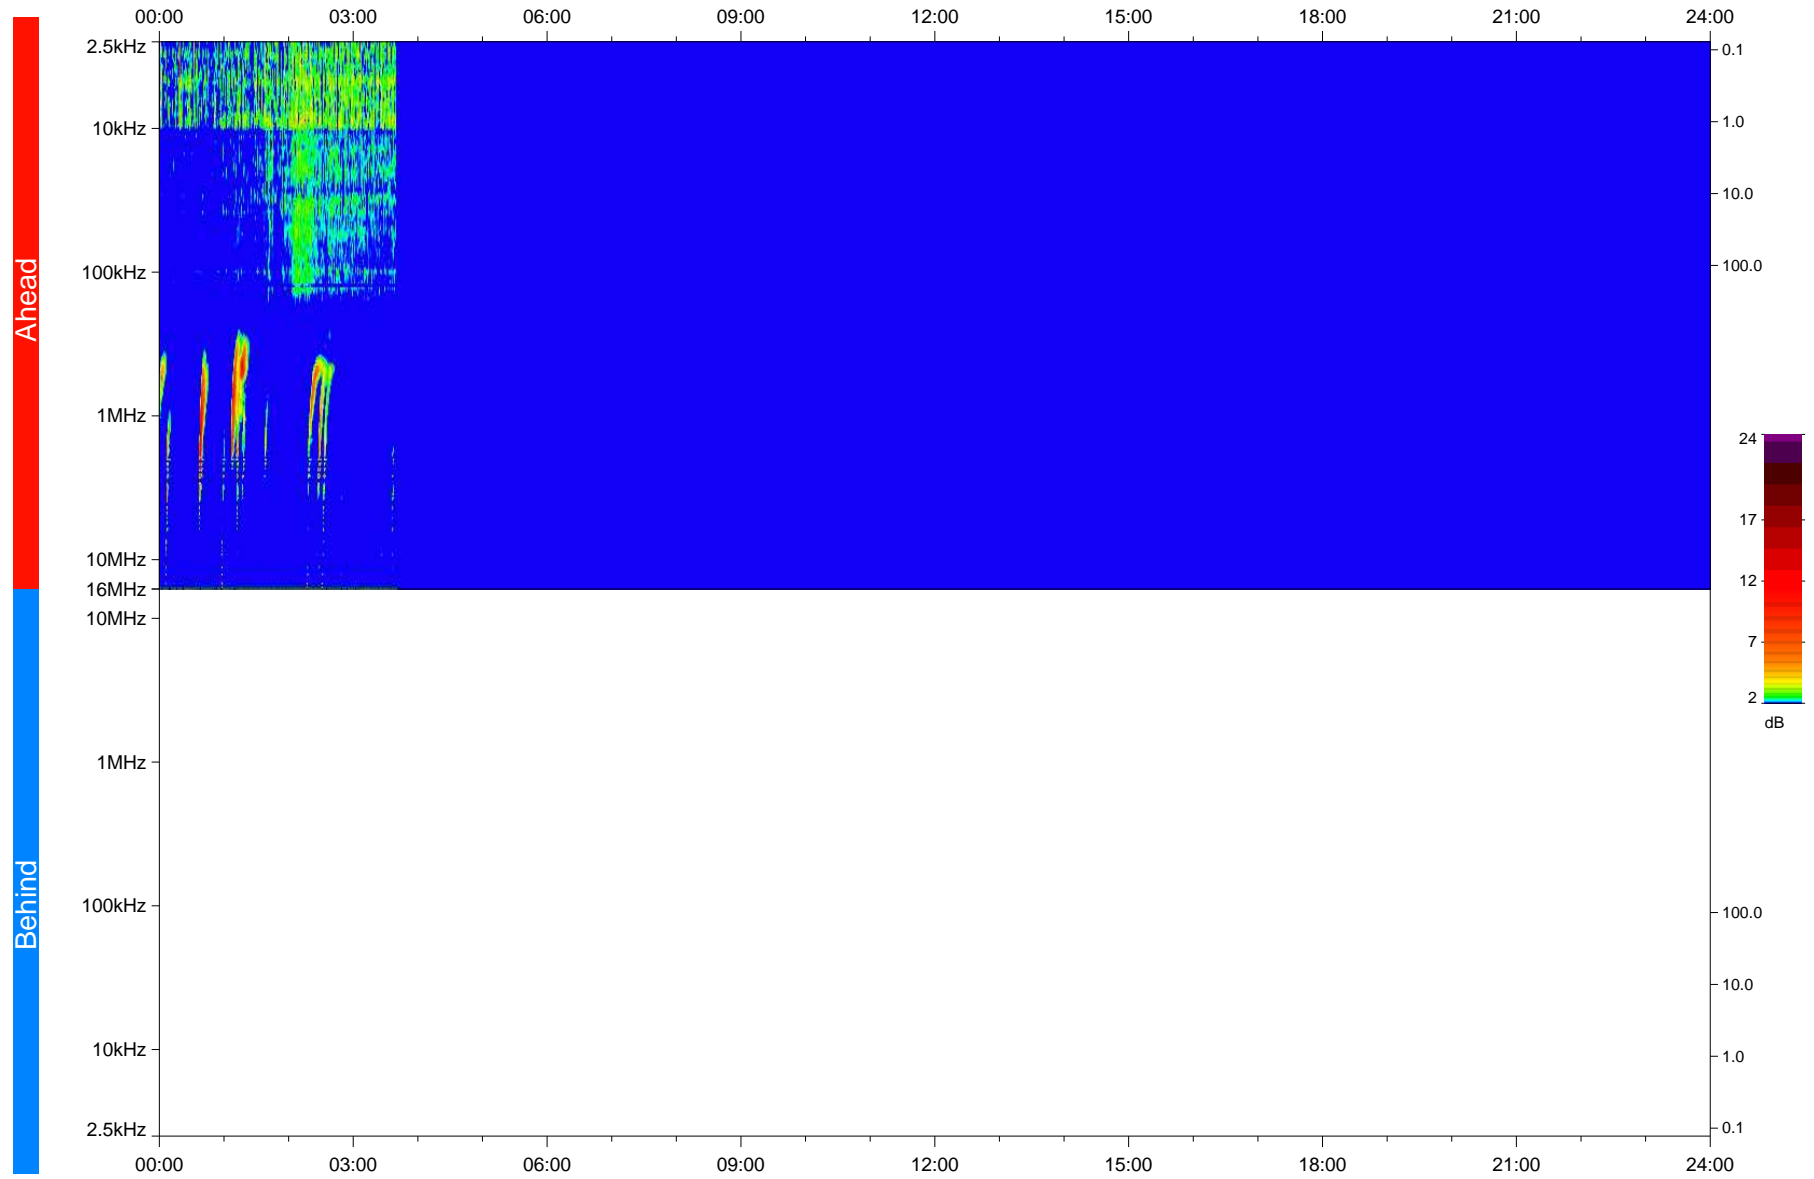

STEREO/WAVES Daily Summary - 27-Jun-2024 (DOY 179)

Ahead source file: swaves_ahead_2024_179_1_00.ptp
Ahead PSE Angle: 17.2°

Behind PSE Angle: -18.3°
Behind source file: No STEREO-B data

Time (UTC)

file: stereo_swaves_daily-summary_color_20240627_v04
made by: space.umn.edu on macOS with IDL 8.8.2 on 2024-06-28 09:30:37, with TMIib V946 / dynspec V311